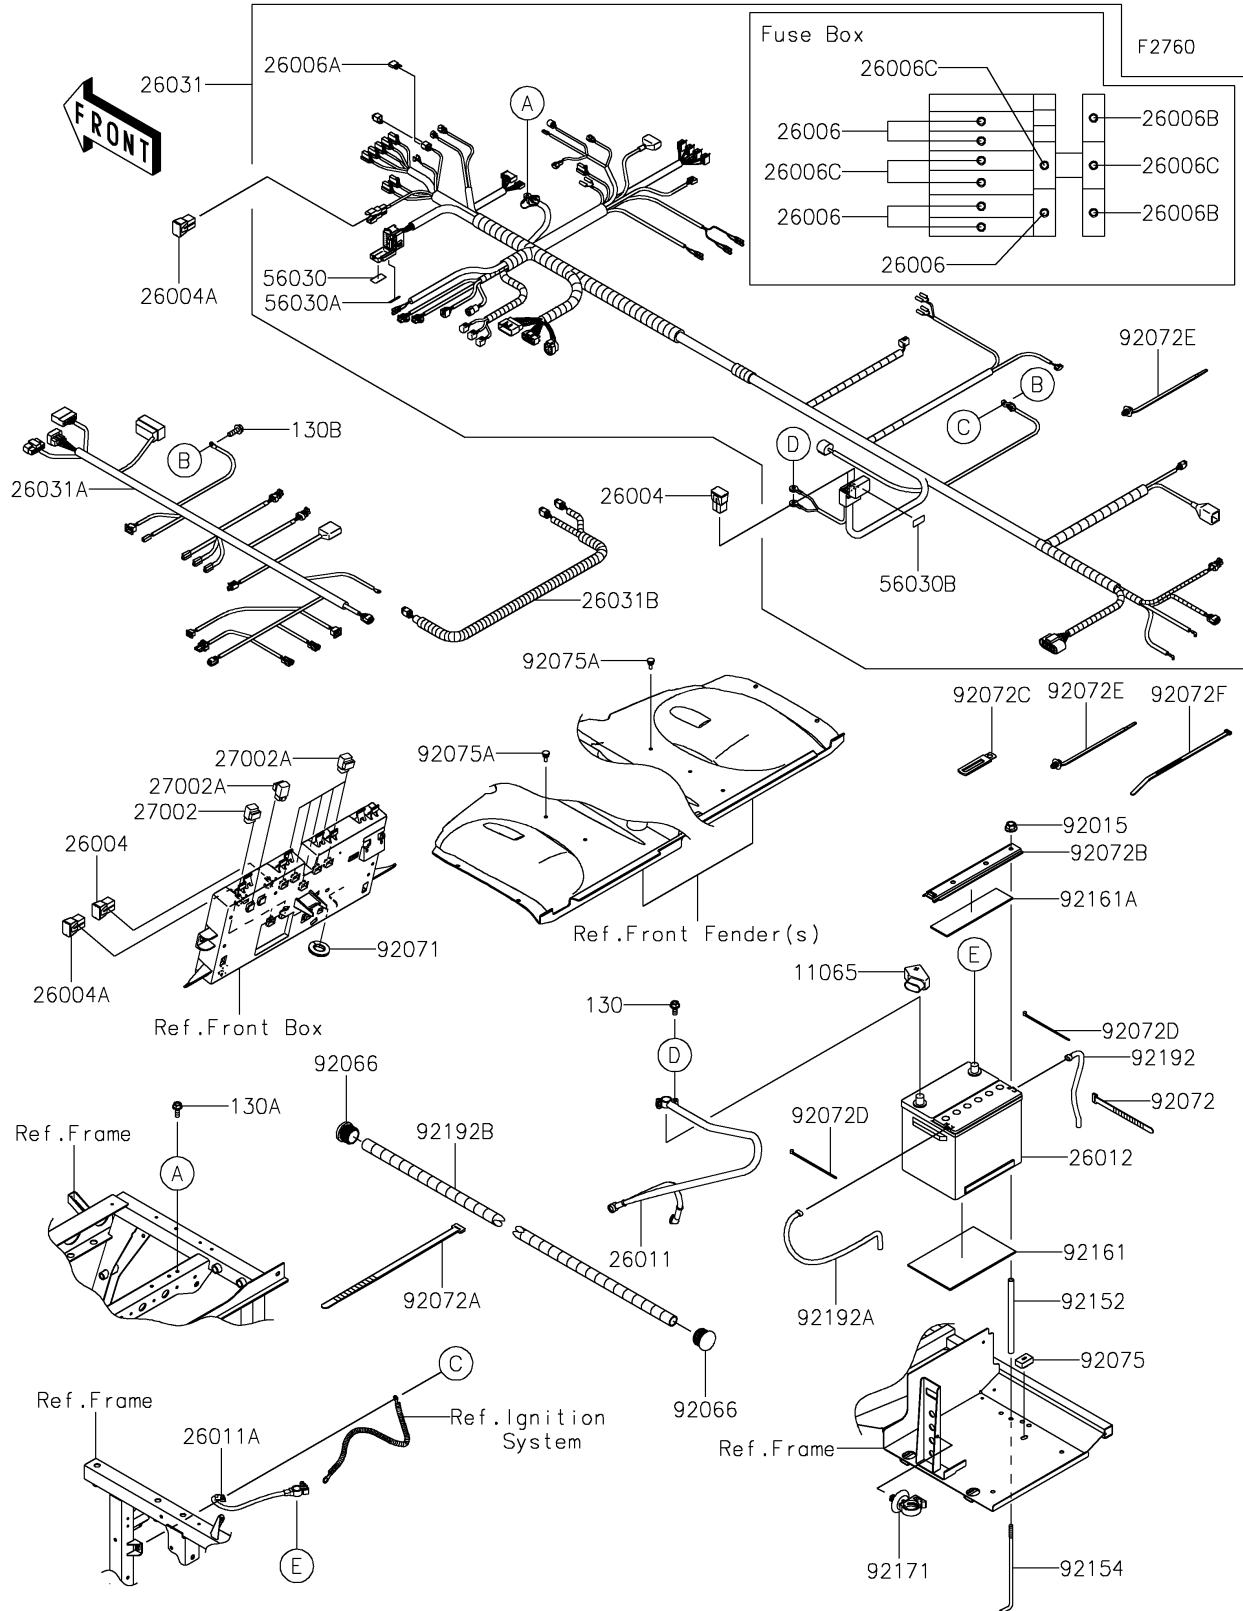

2021 MULE PRO-FX™ EPS

PARTS DIAGRAM

Chassis Electrical Equipment

2021 MULE PRO-FX™ EPS

PARTS LIST

Chassis Electrical Equipment

ITEM NAME

PART NUMBER

QUANTITY
