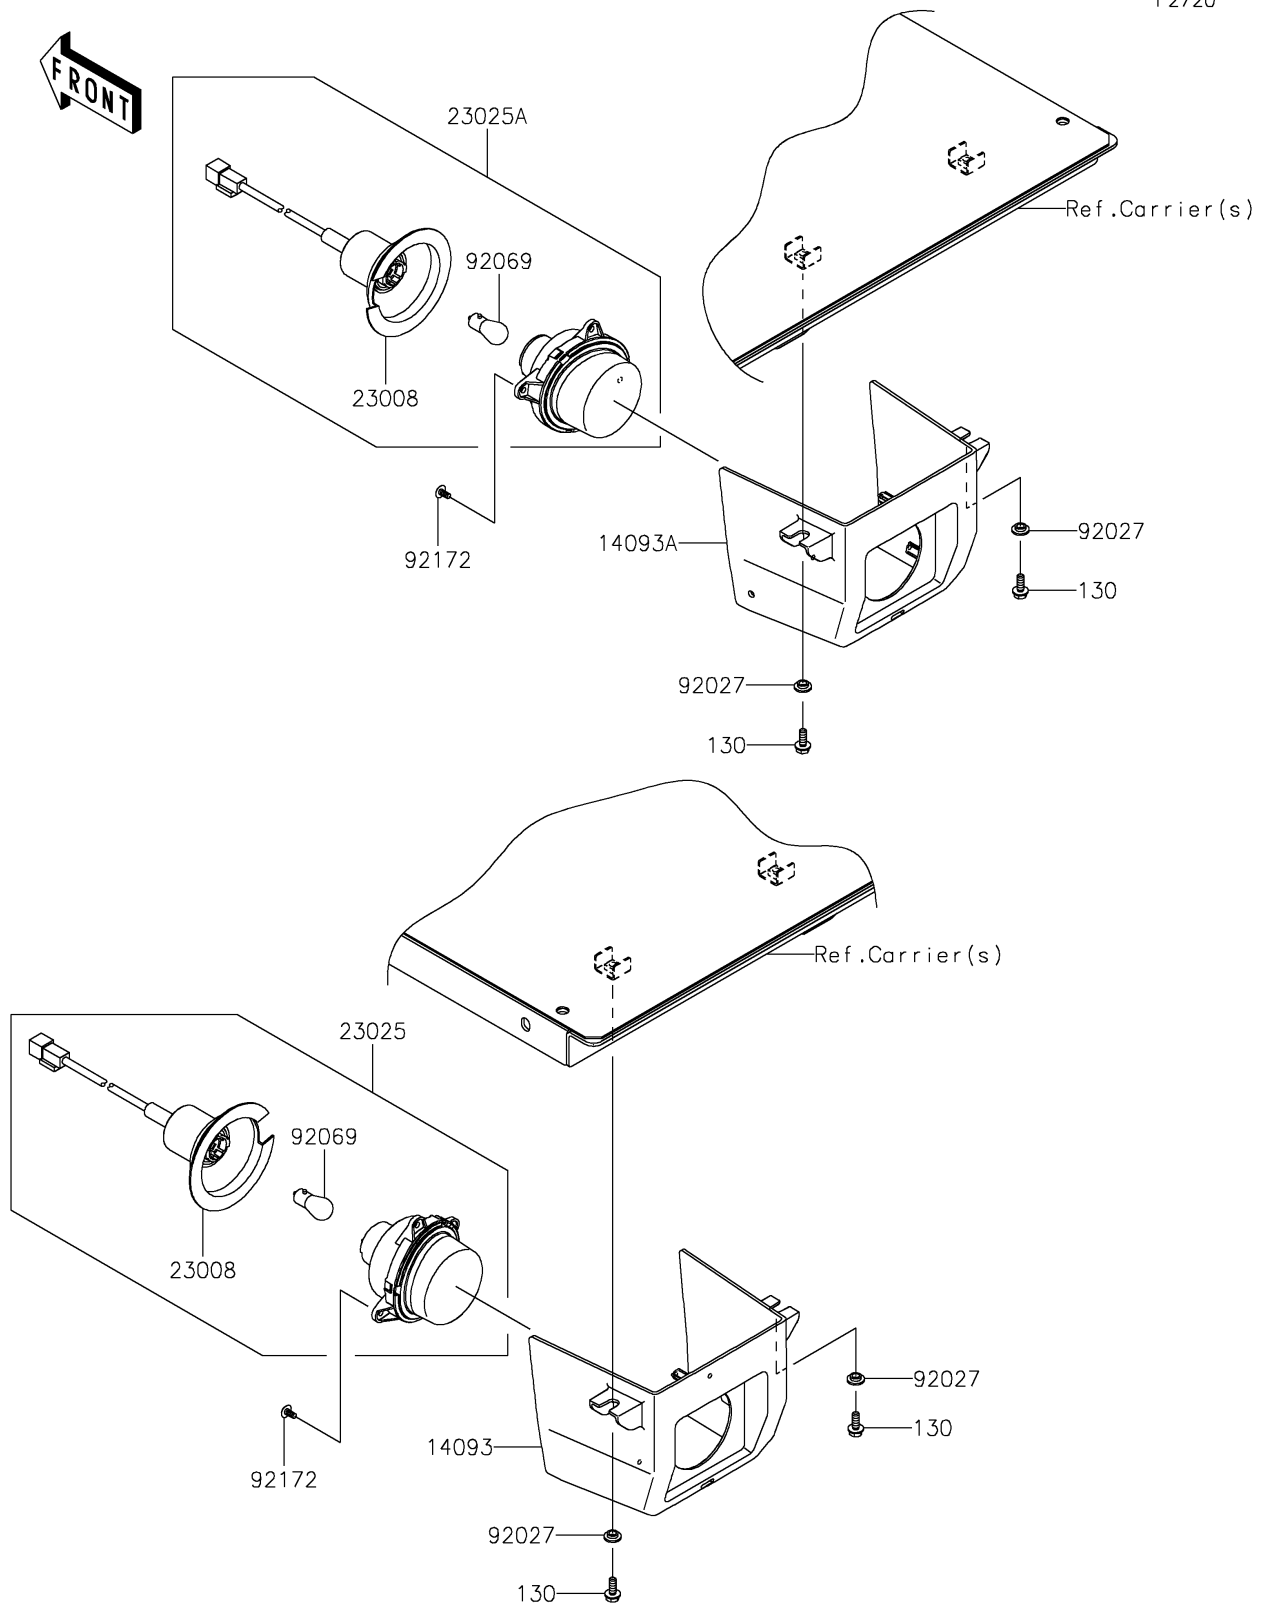

2021 MULE PRO-FX™ EPS

PARTS DIAGRAM

Taillight(s)

F2720

2021 MULE PRO-FX™ EPS

PARTS LIST

Taillight(s)

ITEM NAME

PART NUMBER

QUANTITY
