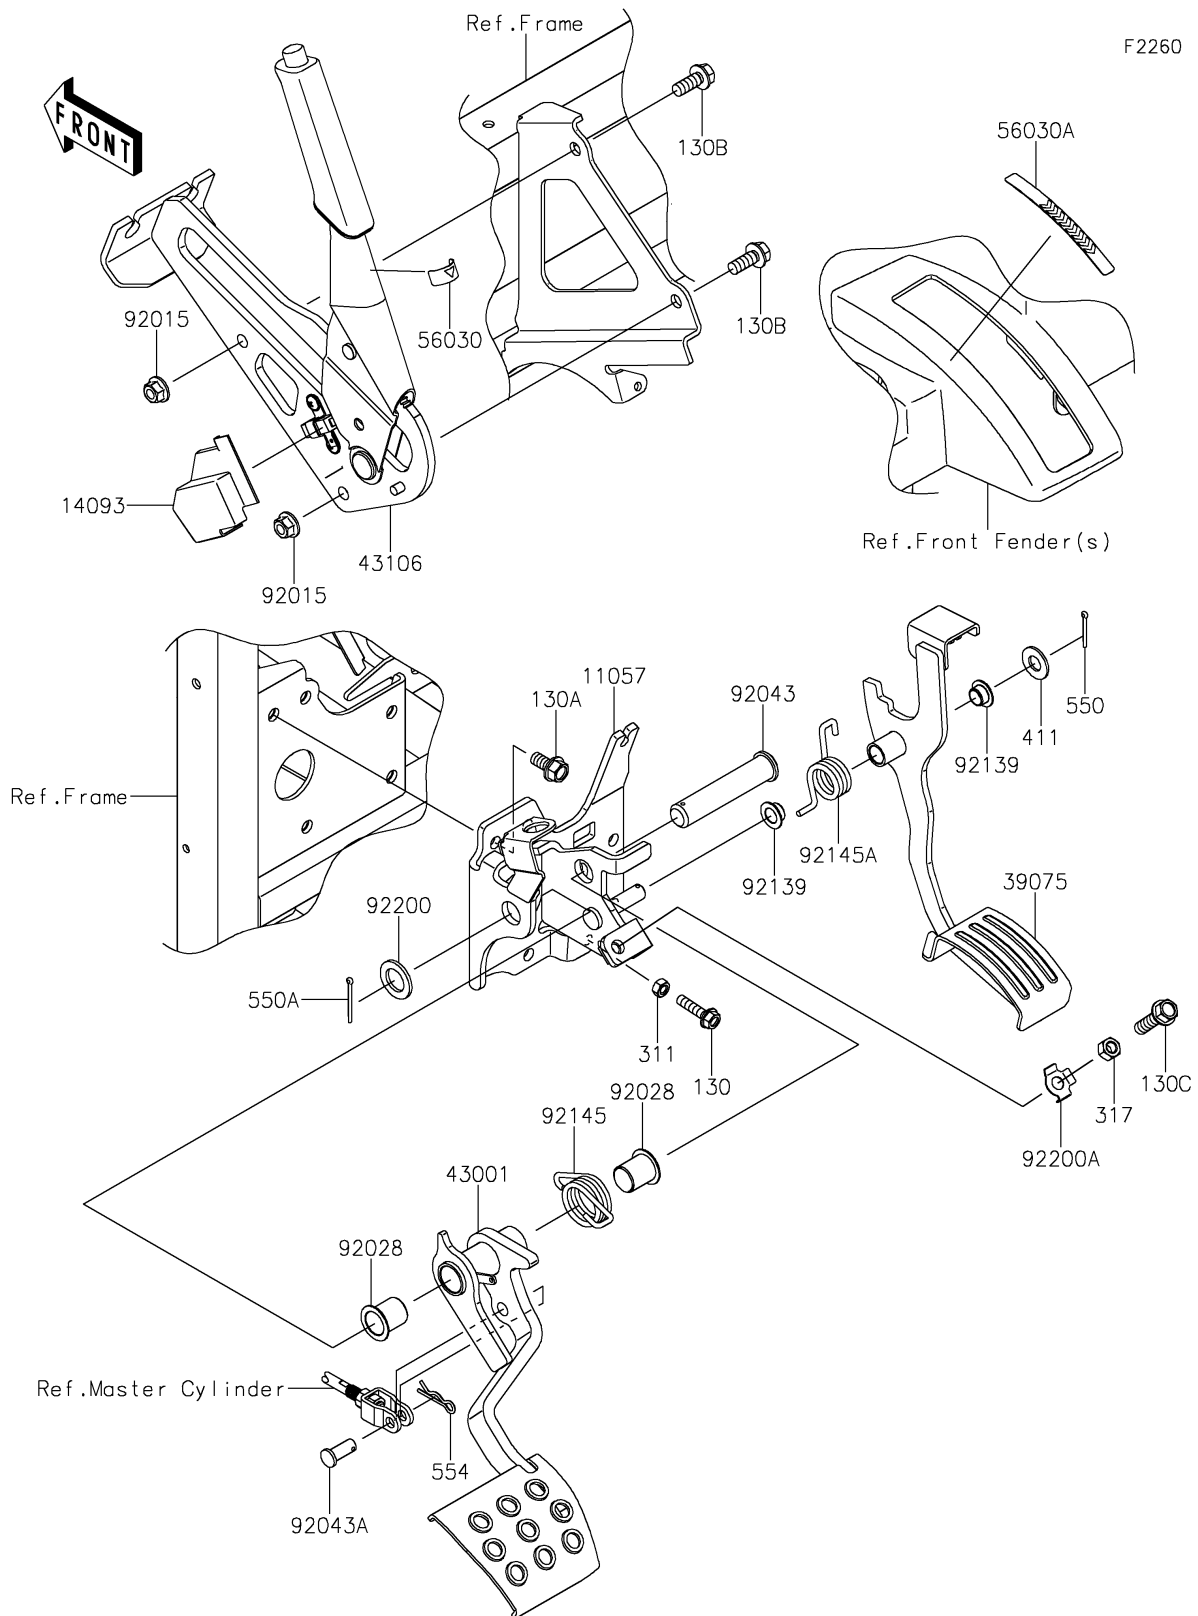

2022 MULE PRO-FX™ EPS

PARTS DIAGRAM

Brake Pedal/Throttle Lever

2022 MULE PRO-FX™ EPS

PARTS LIST

Brake Pedal/Throttle Lever

ITEM NAME	PART NUMBER	QUANTITY
-----------	-------------	----------
