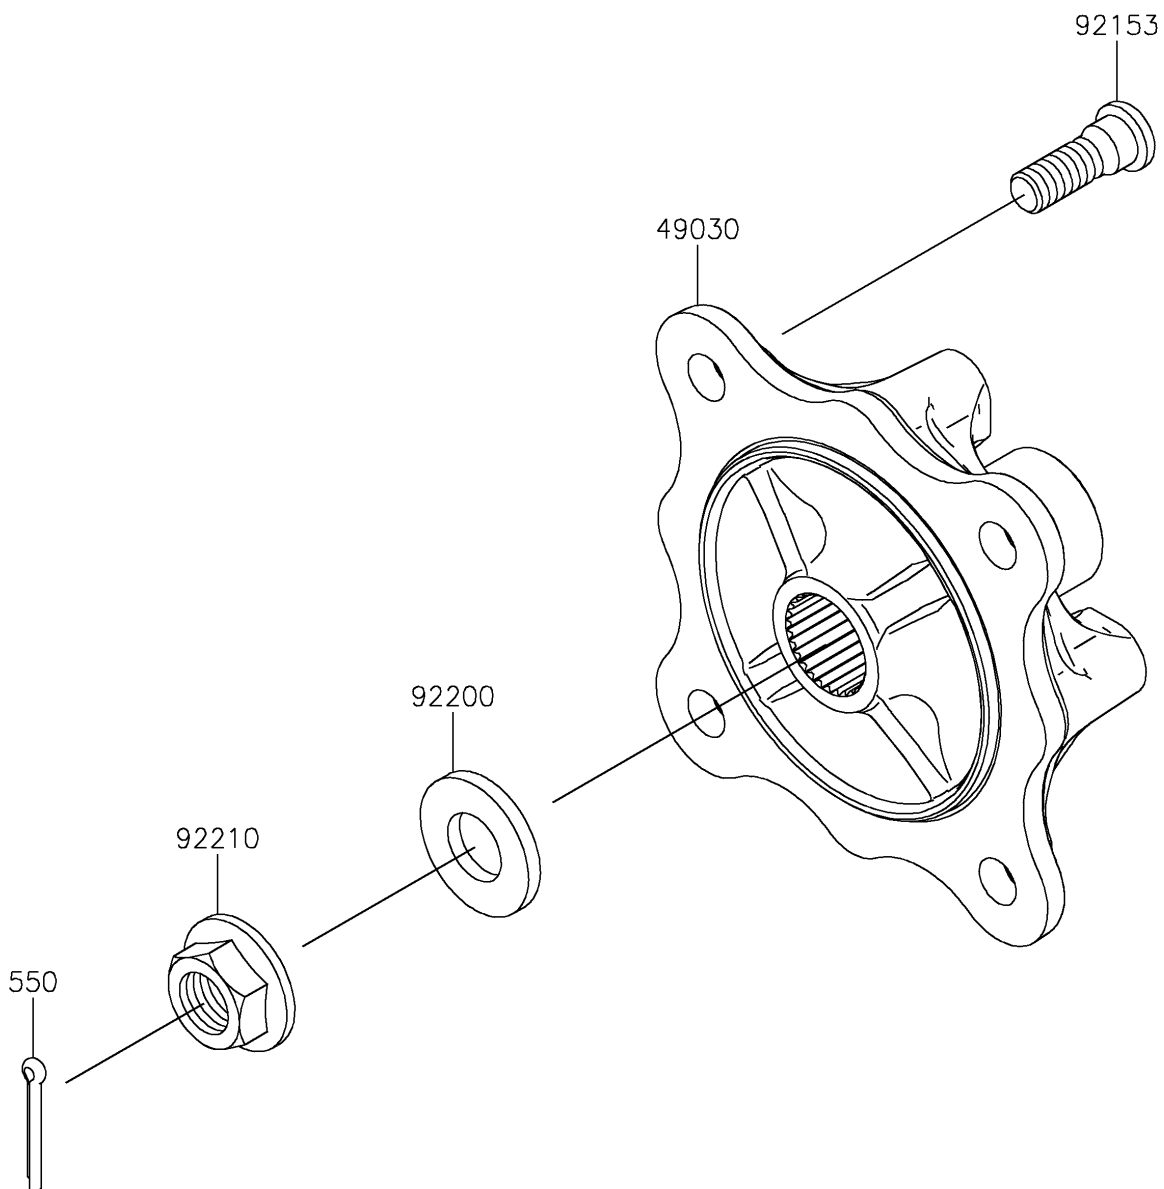

2021 MULE PRO-FX™ EPS

PARTS DIAGRAM

Rear Hubs/Brakes

F2240

2021 MULE PRO-FX™ EPS

PARTS LIST

Rear Hubs/Brakes

ITEM NAME

PART NUMBER

QUANTITY
