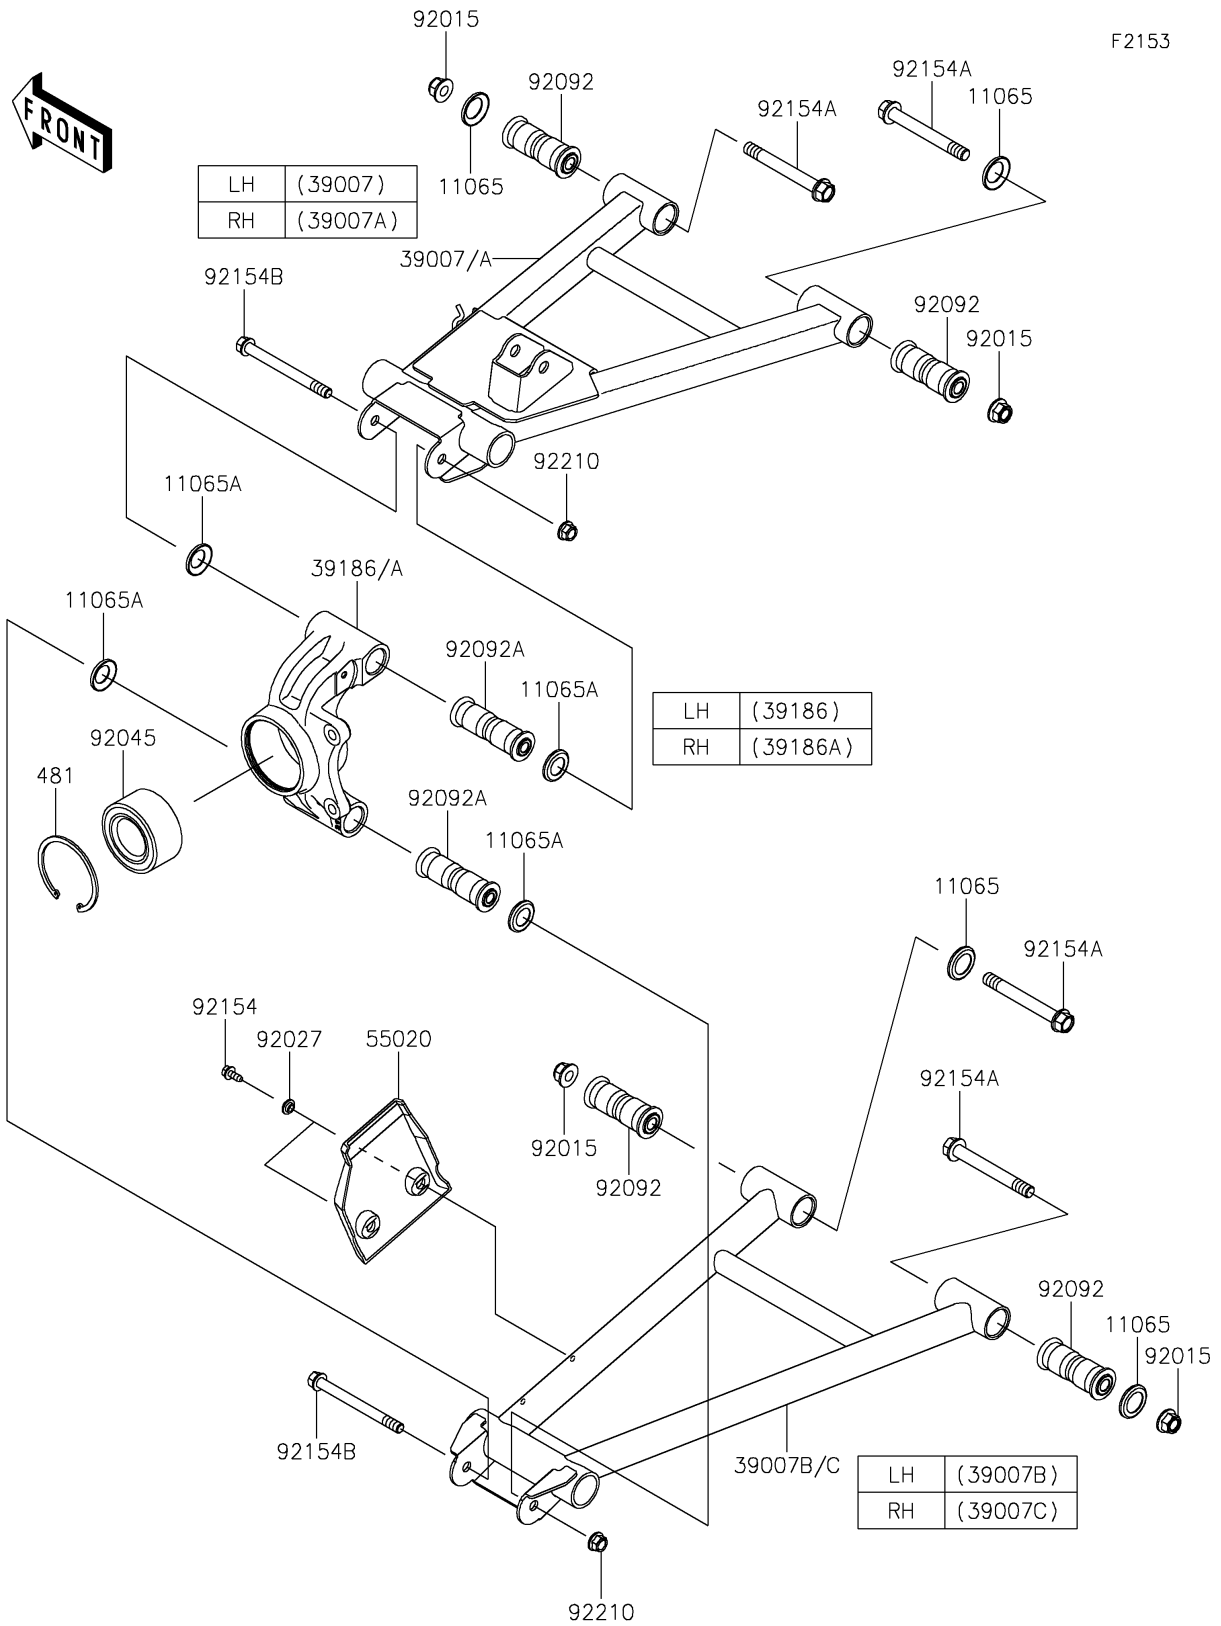

2022 MULE PRO-FX™ EPS

PARTS DIAGRAM

Rear Suspension

2022 MULE PRO-FX™ EPS

PARTS LIST

Rear Suspension

ITEM NAME	PART NUMBER	QUANTITY
CAP,ARM (Ref # 11065)	11065-0838	8
CAP (Ref # 11065A)	11065-0849	8
ARM-SUSP,RR,UPP,LH (Ref # 39007)	39007-0379	1
ARM-SUSP,RR,UPP,RH (Ref # 39007A)	39007-0380	1
ARM-SUSP,RR,LWR,LH (Ref # 39007B)	39007-0381	1
ARM-SUSP,RR,LWR,RH (Ref # 39007C)	39007-0382	1
KNUCKLE,RR,LH (Ref # 39186)	39186-0317	1
KNUCKLE,RR,RH (Ref # 39186A)	39186-0318	1
GUARD,RR CVJ (Ref # 55020)	55020-0931	2
NUT,LOCK,FLANGED,12MM (Ref # 92015)	92015-1433	8
COLLAR,L=4.6 (Ref # 92027)	92027-1168	4
BEARING-BALL,40X74X36 (Ref # 92045)	92045-0763	2
BUSHING-RUBBER,12X20X78 (Ref # 92092)	92092-0028	8
BUSHING-RUBBER,10.1X17X88 (Ref # 92092A)	92092-0029	4
BOLT,6X15.6 (Ref # 92154)	92154-1250	4
BOLT,FLANGED,12X100 (Ref # 92154A)	92154-1318	8
BOLT,FLANGED,10X110 (Ref # 92154B)	92154-1353	4
NUT,LOCK,FLANGED,10MM (Ref # 92210)	92210-0276	4
CIRCLIP-TYPE-C (Ref # 481)	481J7500	2