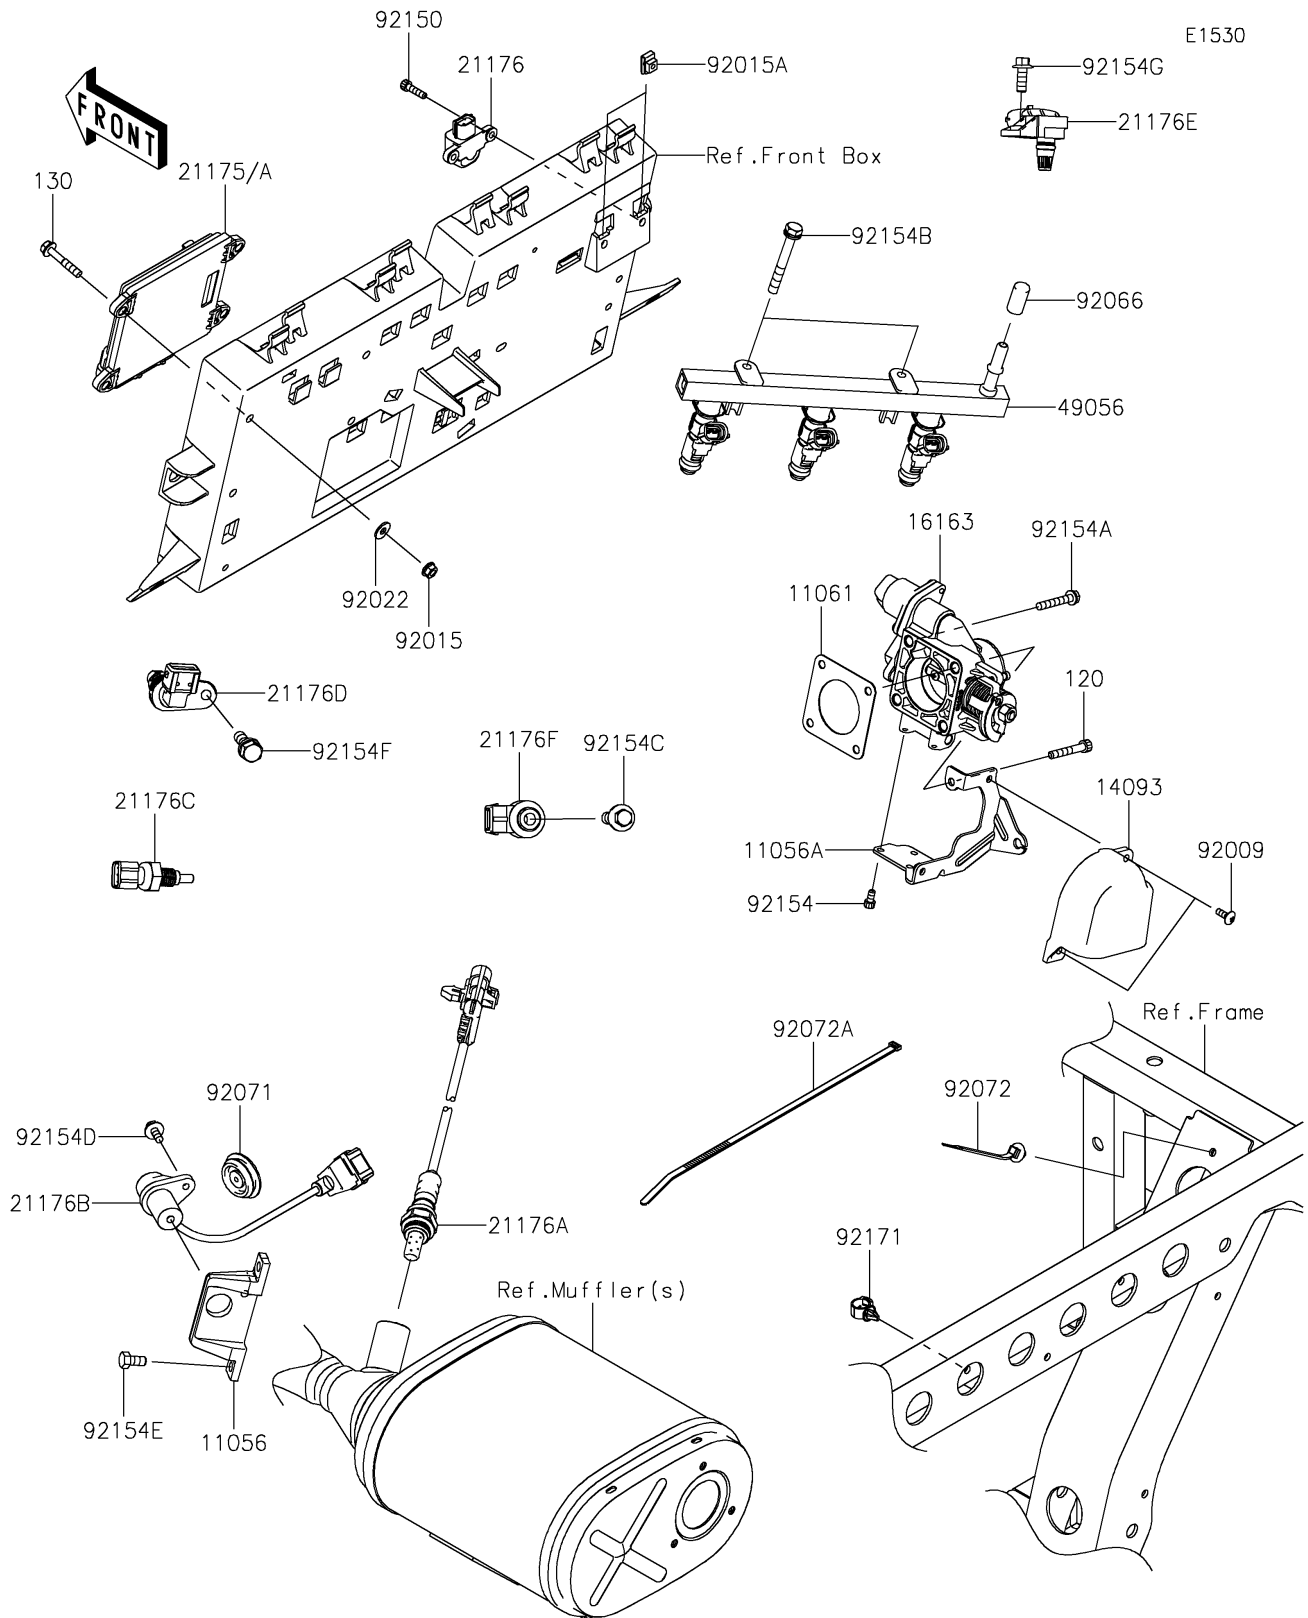

2023 MULE PRO-FX™ EPS

PARTS DIAGRAM

Fuel Injection

2023 MULE PRO-FX™ EPS

PARTS LIST

Fuel Injection

ITEM NAME	PART NUMBER	QUANTITY
BRACKET,CRANKSHAFT POSITION (Ref # 11056)	11056-2680	1
BRACKET,THROTTLE CABLE (Ref # 11056A)	11056-7495	1
GASKET,THROTTLE (Ref # 11061)	11061-0954	1
COVER,THROTTLE (Ref # 14093)	14093-0043	1
THROTTLE-ASSY (Ref # 16163)	16163-0816	1
SENSOR,VEHICLE-DOWN (Ref # 21176)	21176-0026	1
SENSOR,OXYGEN (Ref # 21176A)	21176-0773	1
SENSOR,CRANKSHAFT POSITION (Ref # 21176B)	21176-0795	1
SENSOR,WATER TEMP (Ref # 21176C)	21176-0796	1
SENSOR,CAMSHAFT POSITION (Ref # 21176D)	21176-0797	1
SENSOR,AIR INTAKE TEMP (Ref # 21176E)	21176-0798	1
SENSOR,EXPLOSION (Ref # 21176F)	21176-0799	1
PIPE-INJECTION (Ref # 49056)	49056-0038	1
SCREW,5X14,WHITE (Ref # 92009)	92009-1366	2
NUT,FLANGED,6MM (Ref # 92015)	92015-1367	4
NUT,5MM (Ref # 92015A)	92015-1627	2
WASHER (Ref # 92022)	92022-2247	4
PLUG (Ref # 92066)	92066-0810	1
GROMMET (Ref # 92071)	92071-0730	1
BAND,OS170-FT7(BLACK) (Ref # 92072)	92072-1414	1
BAND,L=292.1 (Ref # 92072A)	92072-3509	3
BOLT,SOCKET,5X20 (Ref # 92150)	92150-1019	2
BOLT,SOCKET,5X10 (Ref # 92154)	92154-1396	3
BOLT,6X38 (Ref # 92154A)	92154-1589	3
BOLT,6X50 (Ref # 92154B)	92154-1591	2
BOLT,FLANGED,8X30 (Ref # 92154C)	92154-1592	1
BOLT,FLANGED,6X12 (Ref # 92154D)	92154-1593	1
BOLT,6X12 (Ref # 92154E)	92154-1594	2
BOLT,8X16 (Ref # 92154F)	92154-1595	1

2023 MULE PRO-FX™ EPS

PARTS LIST

Fuel Injection

ITEM NAME	PART NUMBER	QUANTITY
BOLT,FLANGED,6X16 (Ref # 92154G)	92154-1596	1
CLAMP,13MM DIA. (Ref # 92171)	92171-1415	1
BOLT-SOCKET,6X40 (Ref # 120)	120CA0640	1
BOLT-FLANGED,6X35 (Ref # 130)	130BA0635	4