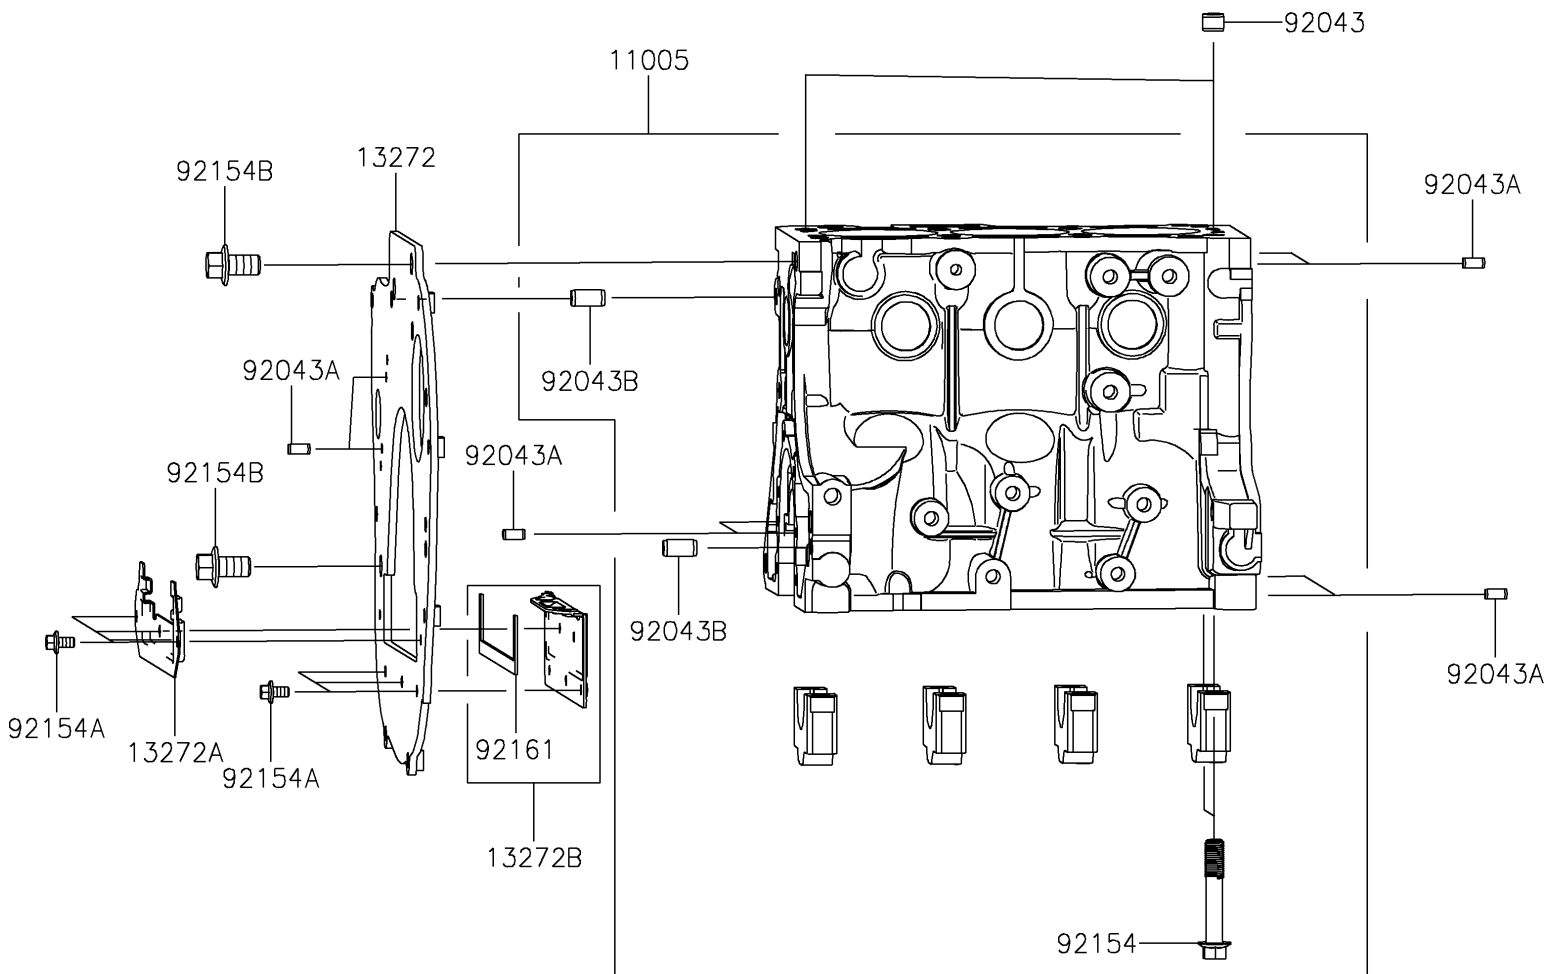

2021 MULE PRO-FX™ EPS

PARTS DIAGRAM

Crankcase

E1411

2021 MULE PRO-FX™ EPS

PARTS LIST

Crankcase

ITEM NAME

PART NUMBER

QUANTITY
