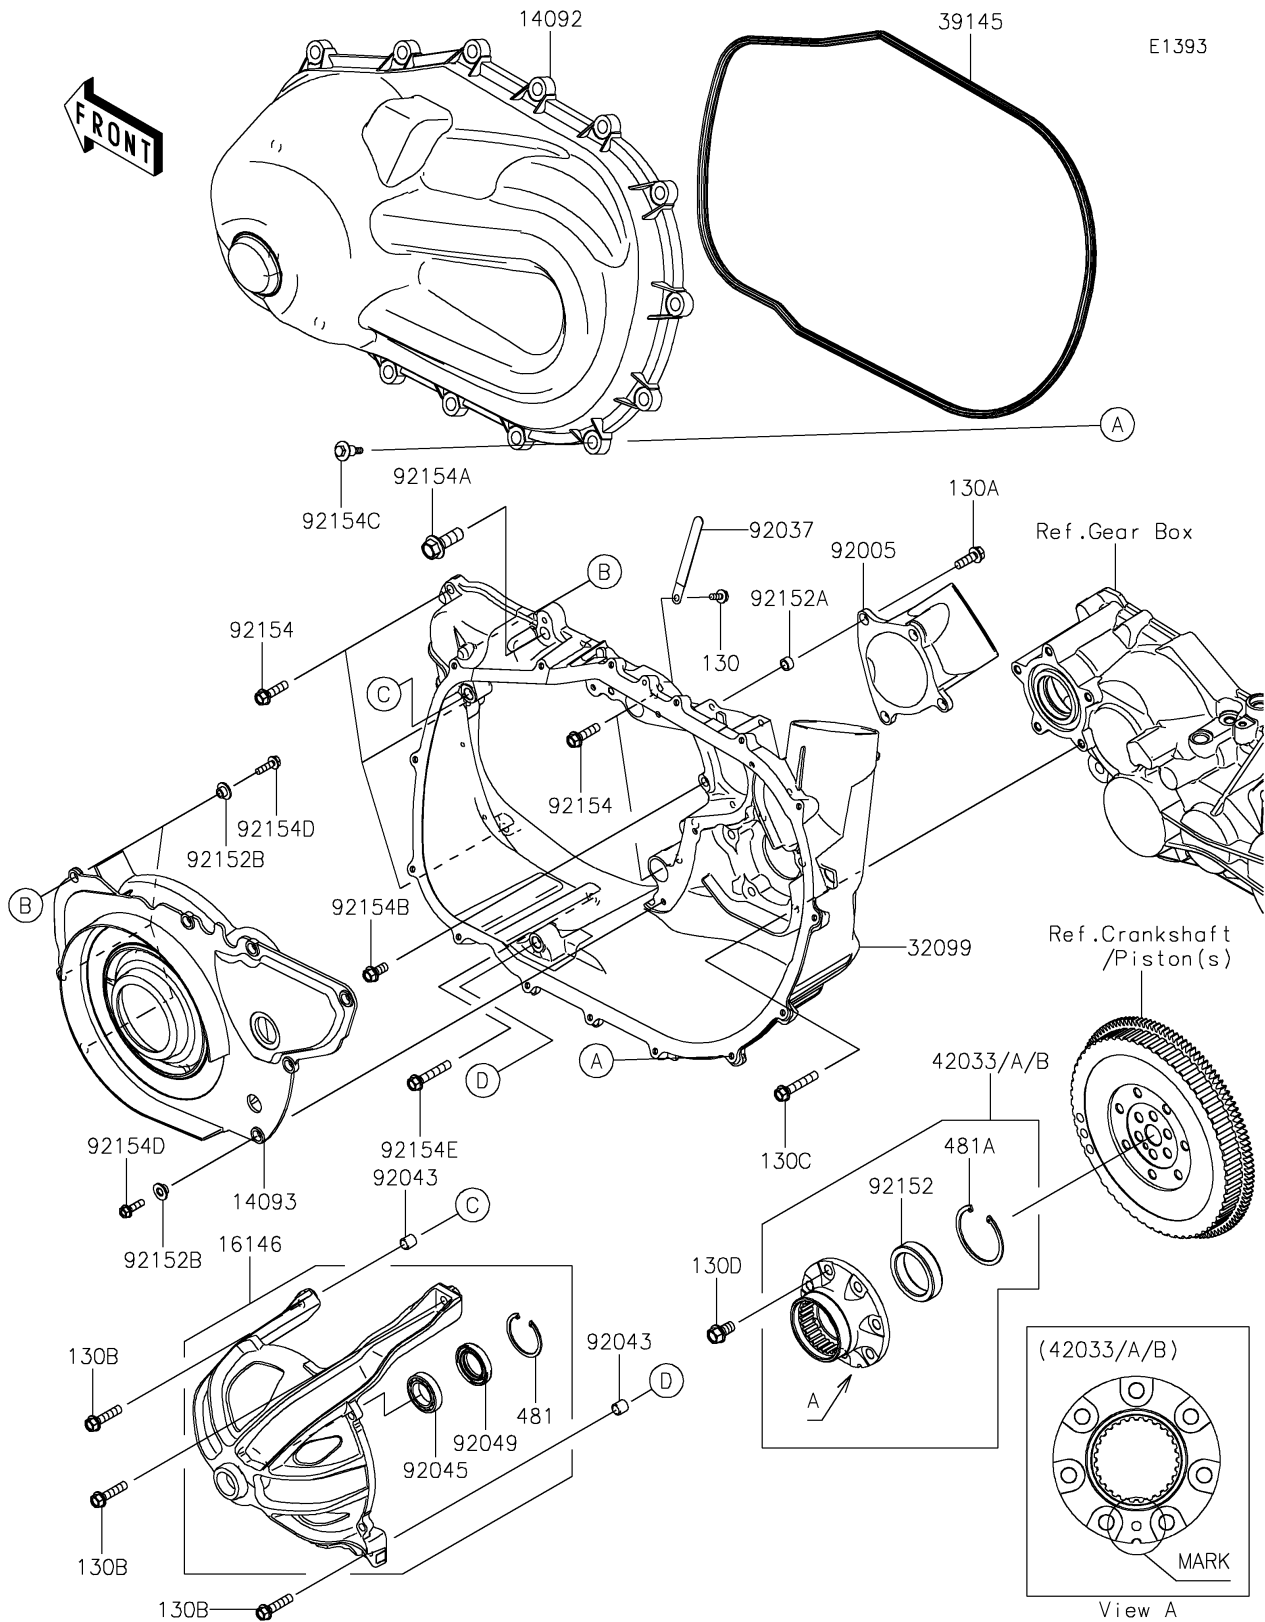

2022 MULE PRO-FX™ EPS

PARTS DIAGRAM

Converter Cover

2022 MULE PRO-FX™ EPS

PARTS LIST

Converter Cover

ITEM NAME	PART NUMBER	QUANTITY
COVER,CVT (Ref # 14092)	14092-1202	1
COVER (Ref # 14093)	14093-0717	1
COVER-ASSY (Ref # 16146)	16146-0734	1
CASE,CVT (Ref # 32099)	32099-0813	1
TRIM-SEAL (Ref # 39145)	39145-0047	1
COUPLING-ASSY,B MARK,WHITE (Ref # 42033)	42033-0582	1
COUPLING-ASSY,A MARK,BLUE (Ref # 42033A)	42033-0583	1
COUPLING-ASSY,C MARK,YELLOW (Ref # 42033B)	42033-0584	1
FITTING,INTAKE (Ref # 92005)	92005-0762	1
CLAMP (Ref # 92037)	92037-1993	1
PIN,12X14 (Ref # 92043)	92043-0963	2
BEARING-BALL,#6905 (Ref # 92045)	92045-036	1
SEAL-OIL,HTC 28X45X8 (Ref # 92049)	92049-0767	1
COLLAR (Ref # 92152)	92152-1822	1
COLLAR,8.8X12.3X6.9 (Ref # 92152A)	92152-1853	4
COLLAR (Ref # 92152B)	92152-1931	8
BOLT,FLANGED,8X30 (Ref # 92154)	92154-0850	5
BOLT,FLANGED,12X35 (Ref # 92154A)	92154-1337	1
BOLT,FLANGED,8X18 (Ref # 92154B)	92154-1386	1
BOLT,CVT COVER (Ref # 92154C)	92154-1522	15
BOLT,FLANGED,6X22 (Ref # 92154D)	92154-1525	8
BOLT,FLANGED,8X45 (Ref # 92154E)	92154-1526	1
BOLT-FLANGED,6X14 (Ref # 130)	130BA0614	1
BOLT-FLANGED,8X25 (Ref # 130A)	130BA0825	4
BOLT-FLANGED,8X35 (Ref # 130B)	130BA0835	3
BOLT-FLANGED,8X45 (Ref # 130C)	130BA0845	5
BOLT-FLANGED,10X18 (Ref # 130D)	130CA1018	7
CIRCLIP-TYPE-C,45MM (Ref # 481)	481J4500	1
CIRCLIP (Ref # 481A)	481J6200	1