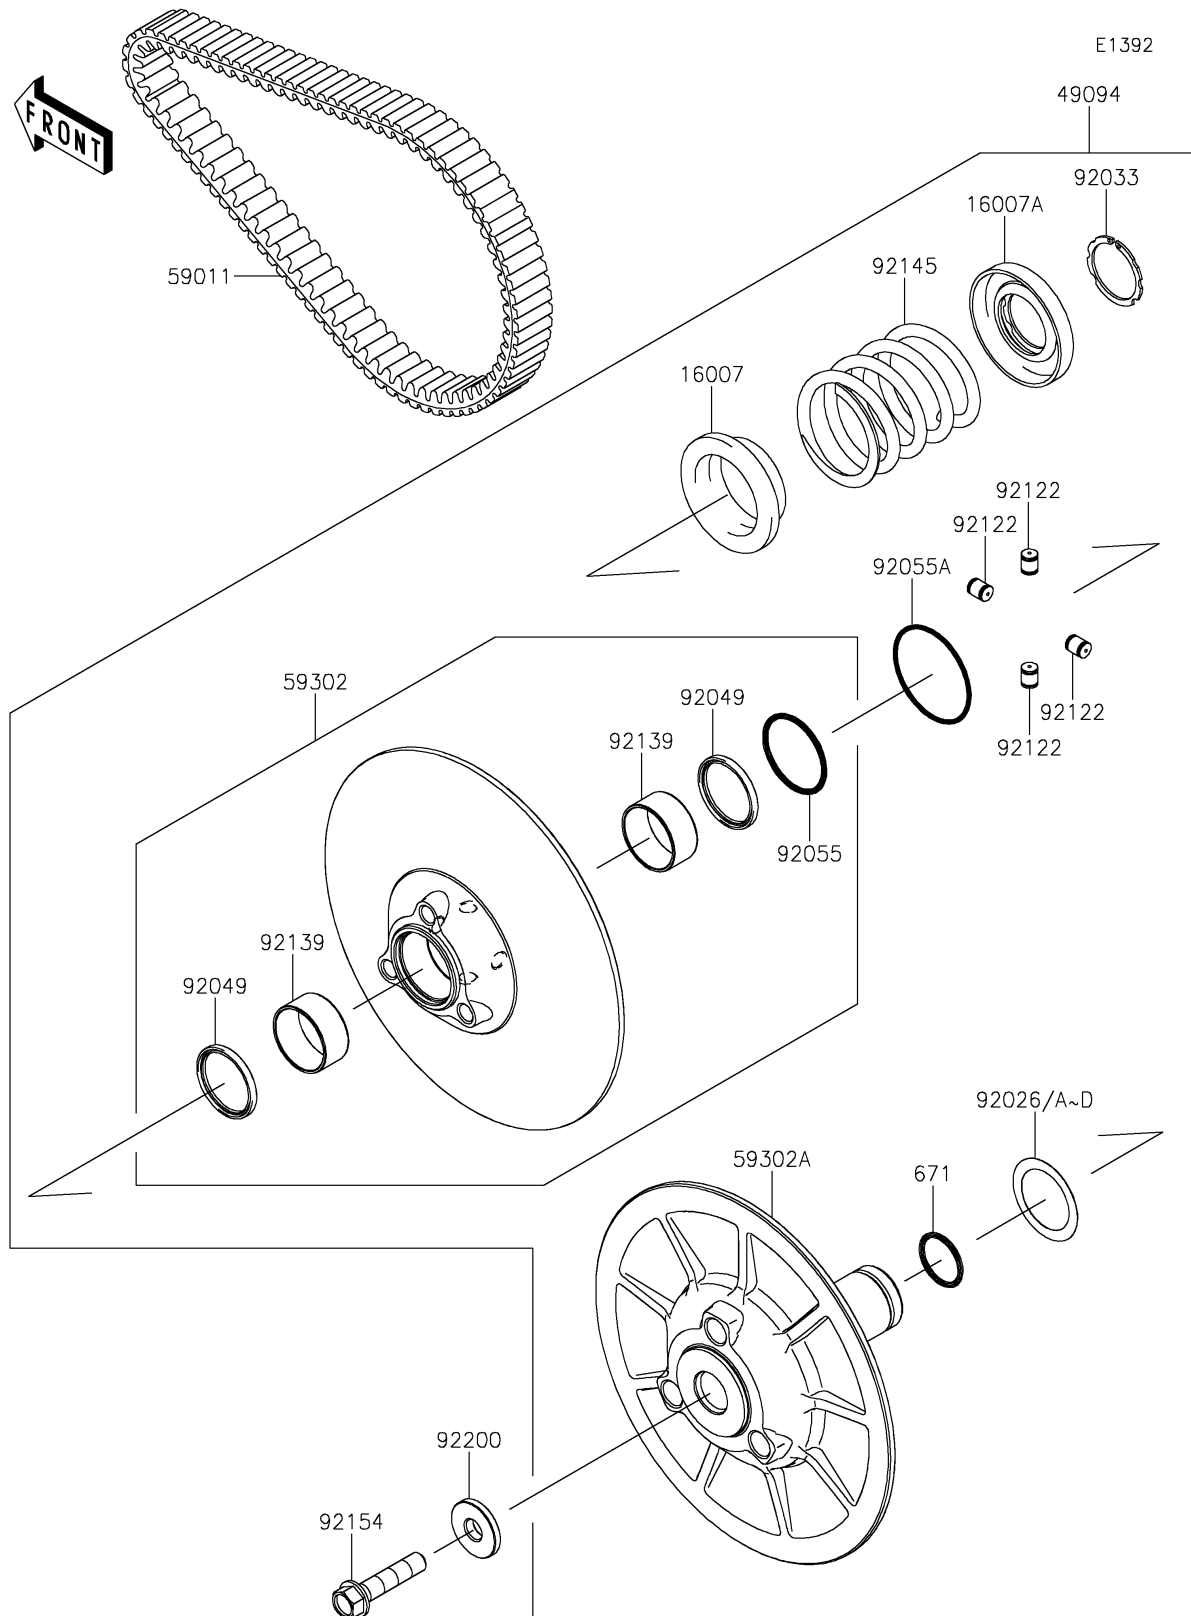

2021 MULE PRO-FX™ EPS

PARTS DIAGRAM

Driven Converter/Drive Belt

2021 MULE PRO-FX™ EPS

PARTS LIST

Driven Converter/Drive Belt

ITEM NAME	PART NUMBER	QUANTITY
-----------	-------------	----------
