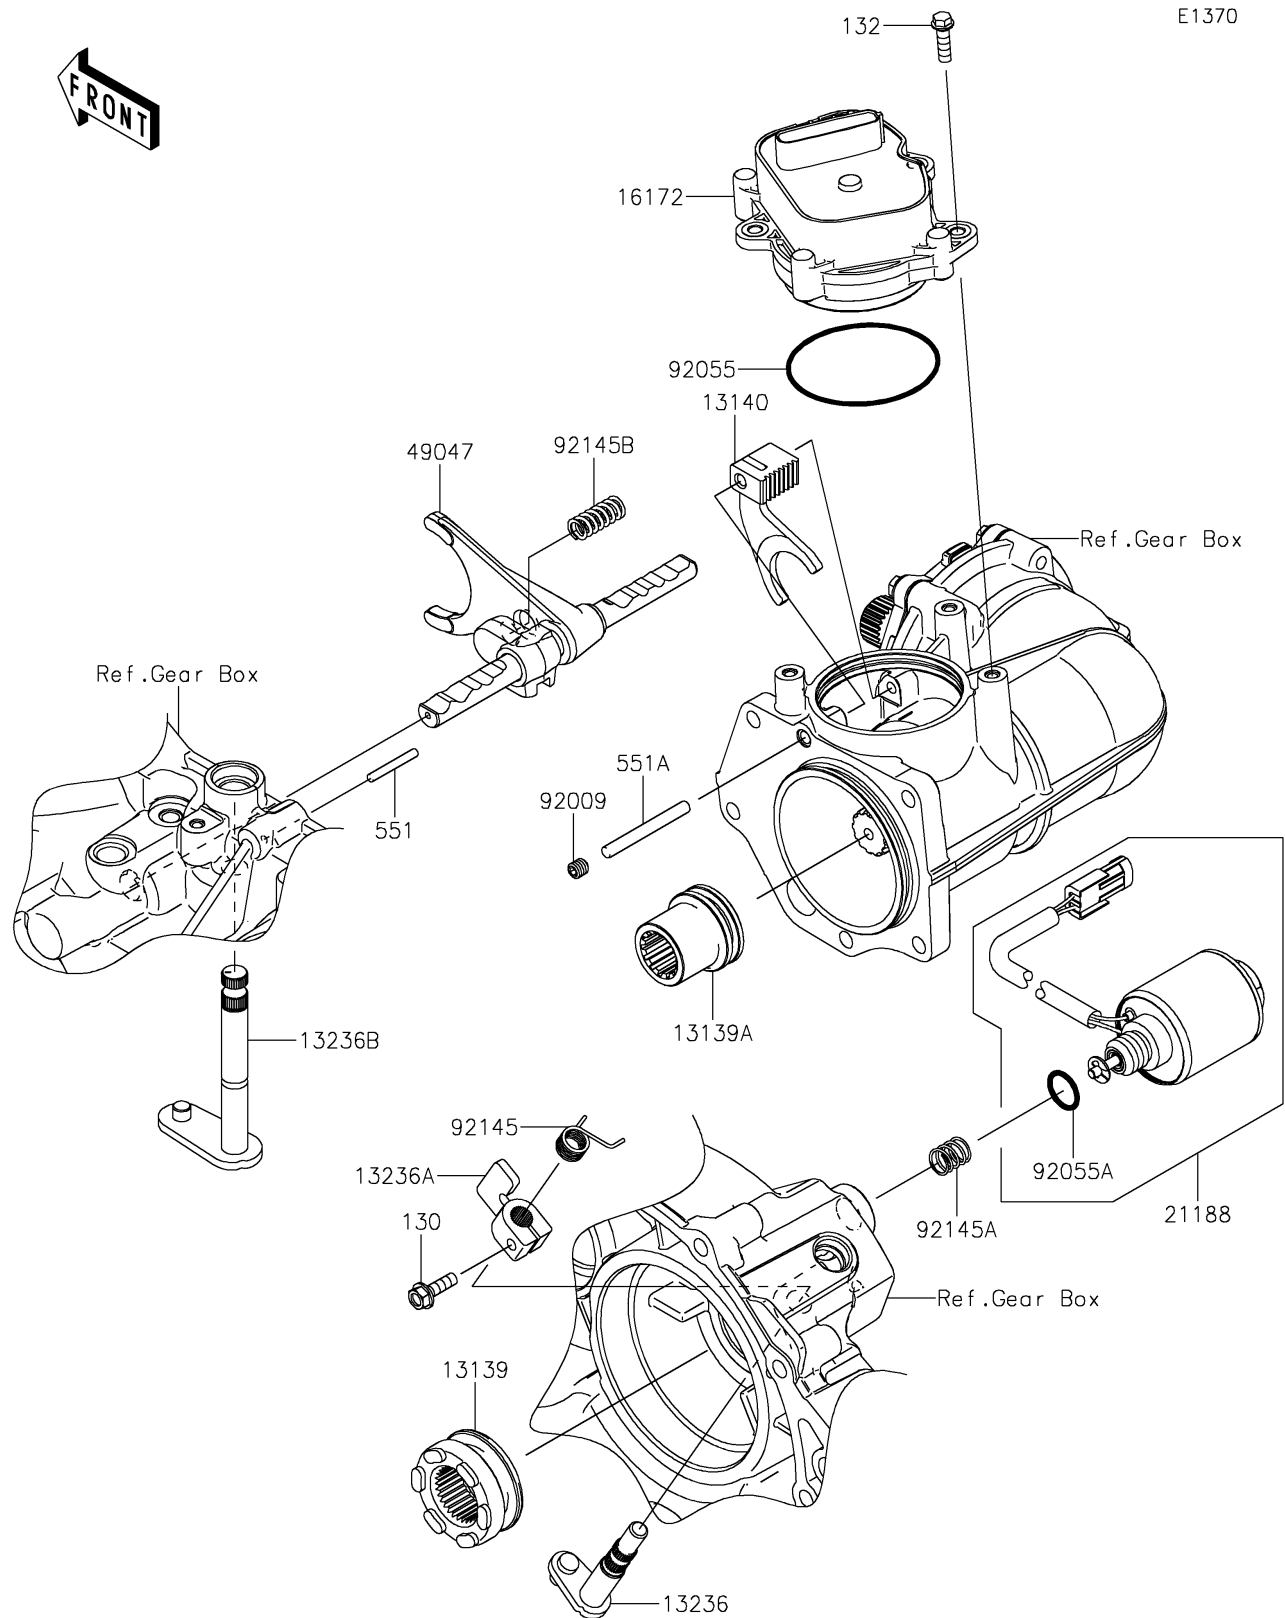

2021 MULE PRO-FX™ EPS

PARTS DIAGRAM

Gear Change Mechanism

E1370

2021 MULE PRO-FX™ EPS

PARTS LIST

Gear Change Mechanism

ITEM NAME

PART NUMBER

QUANTITY
