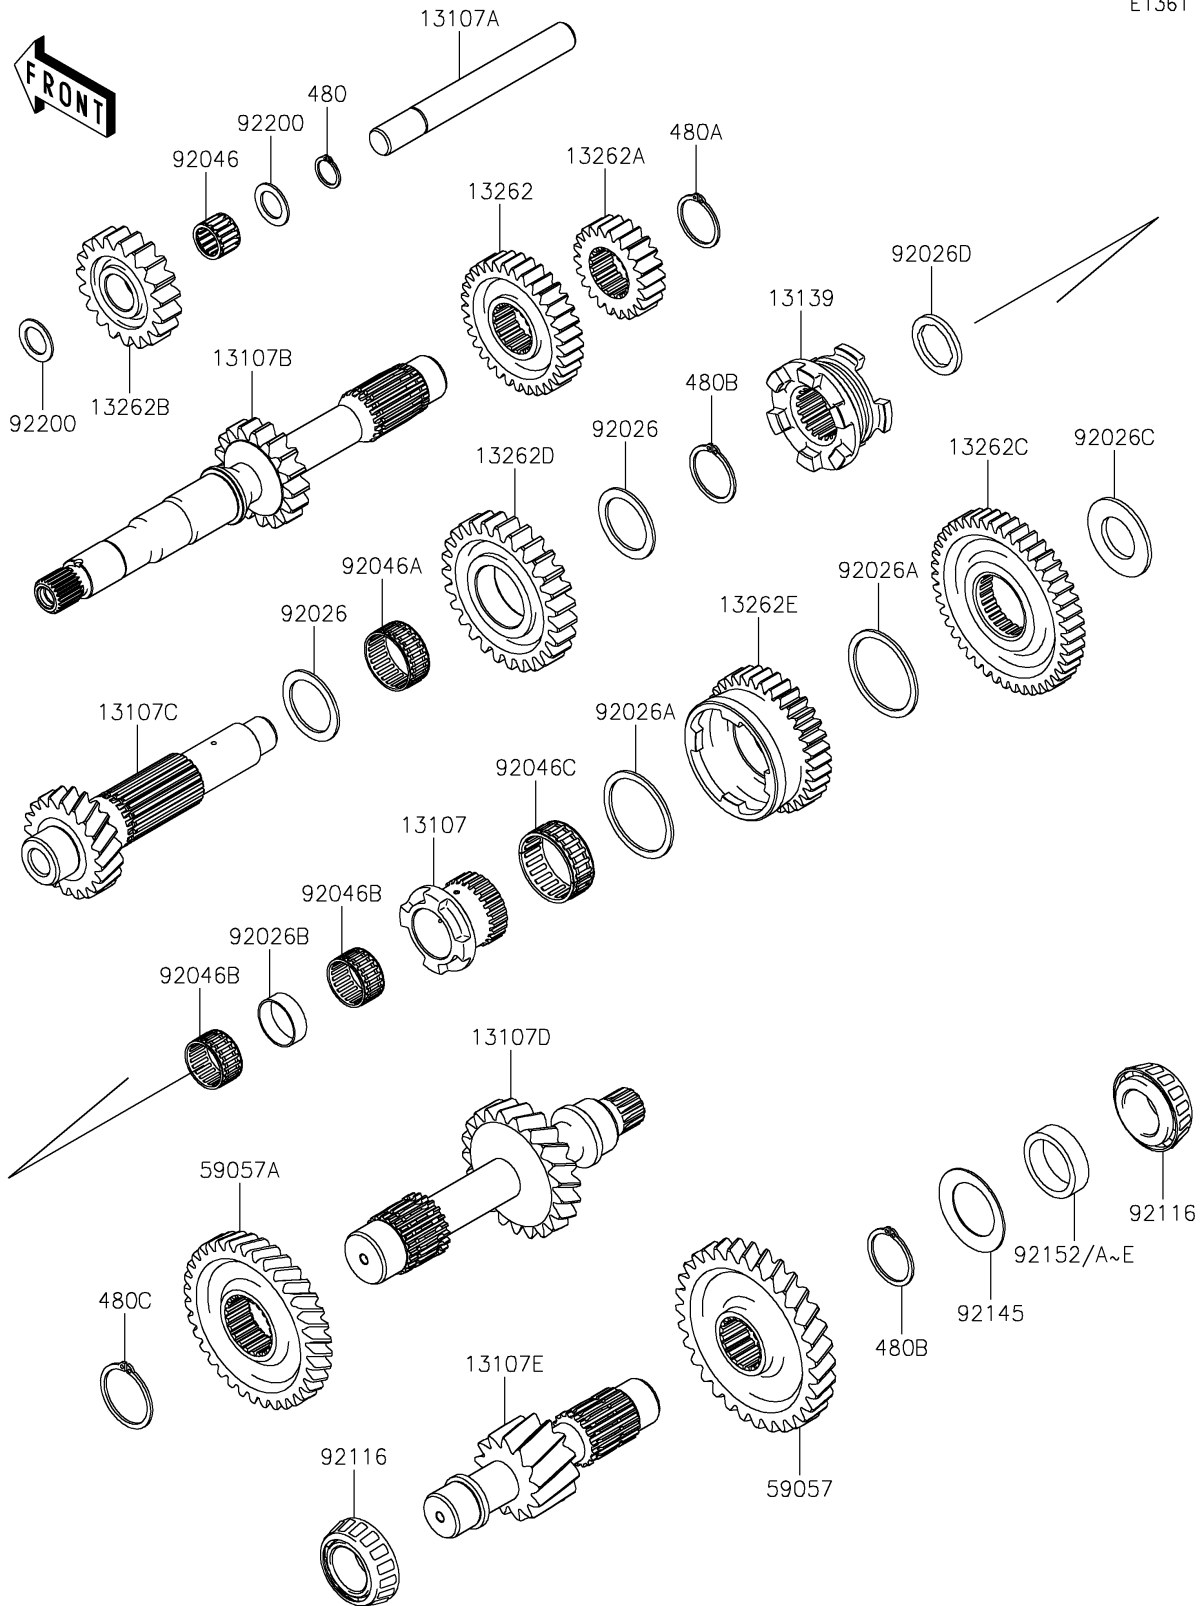

2021 MULE PRO-FX™ EPS

PARTS DIAGRAM

Transmission

E1361

2021 MULE PRO-FX™ EPS

PARTS LIST

Transmission

ITEM NAME

PART NUMBER

QUANTITY
