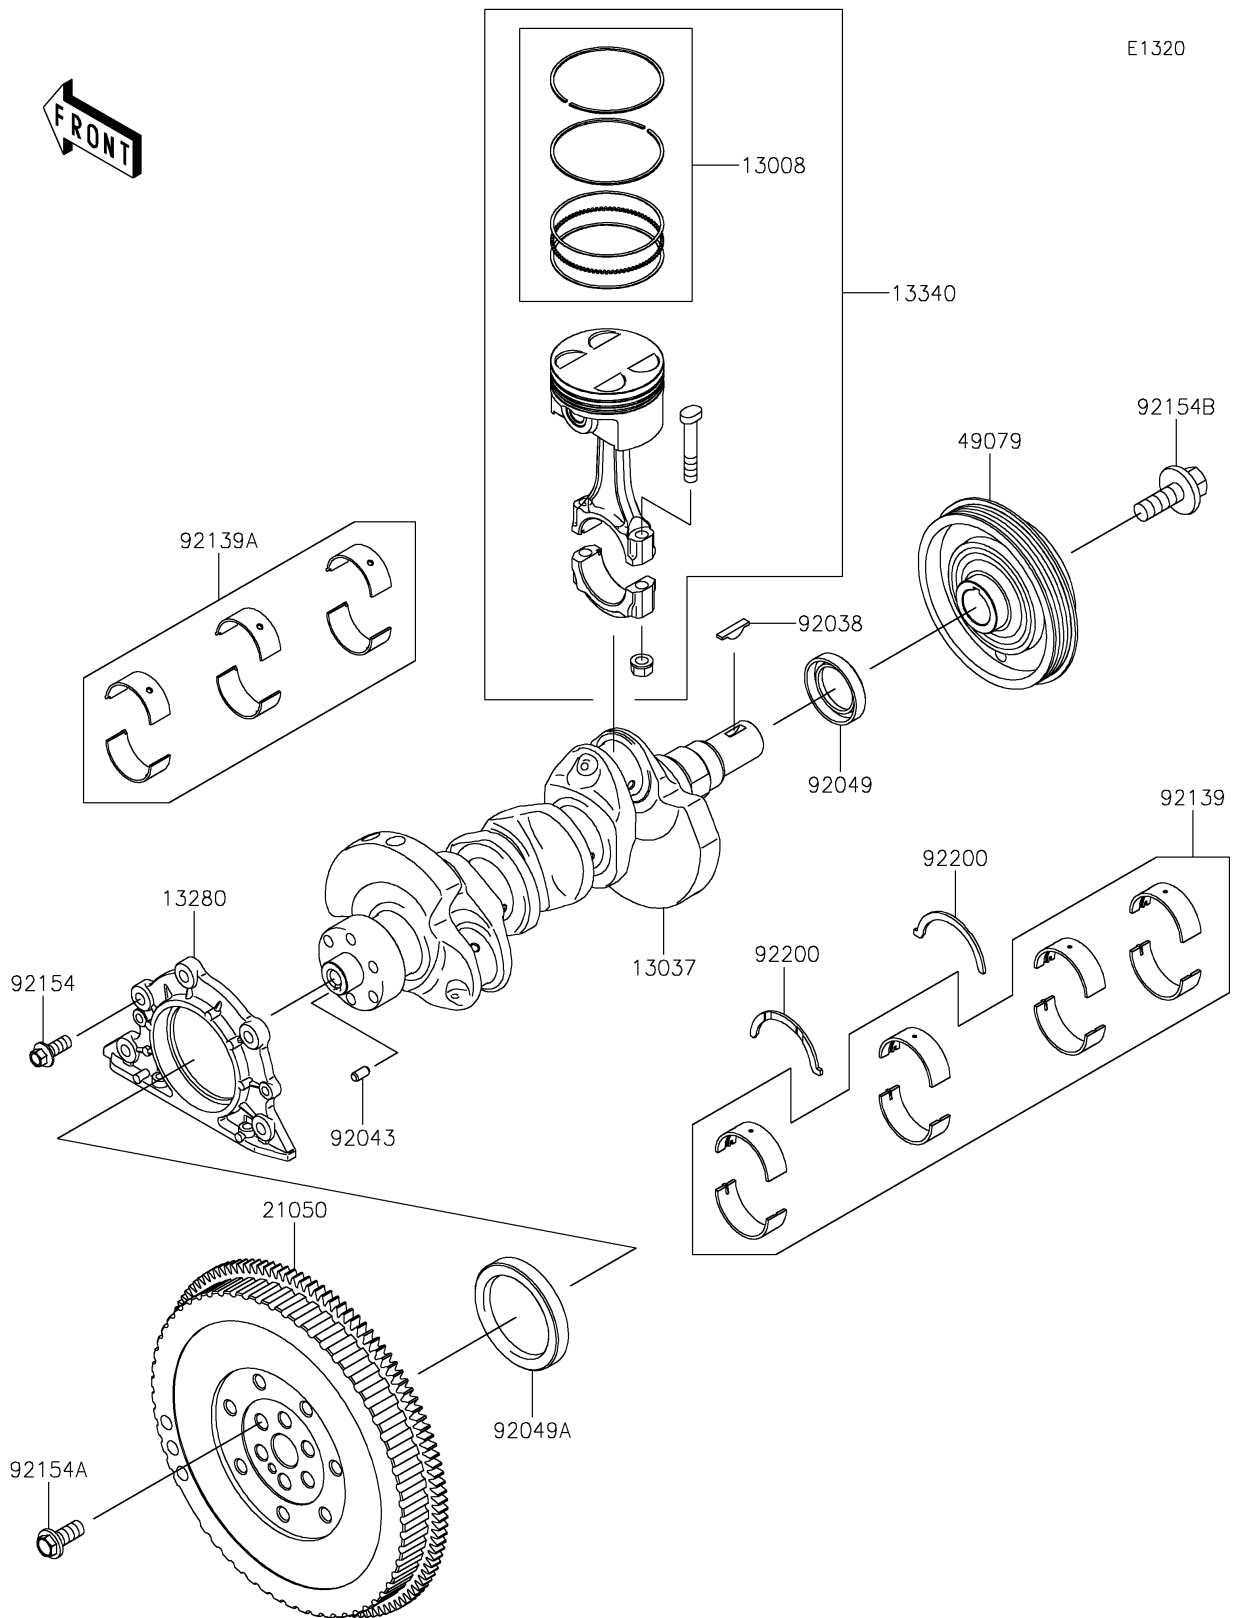

2021 MULE PRO-FX™ EPS

PARTS DIAGRAM Crankshaft/Piston(s)

2021 MULE PRO-FX™ EPS

PARTS LIST

Crankshaft/Piston(s)

ITEM NAME

PART NUMBER

QUANTITY
