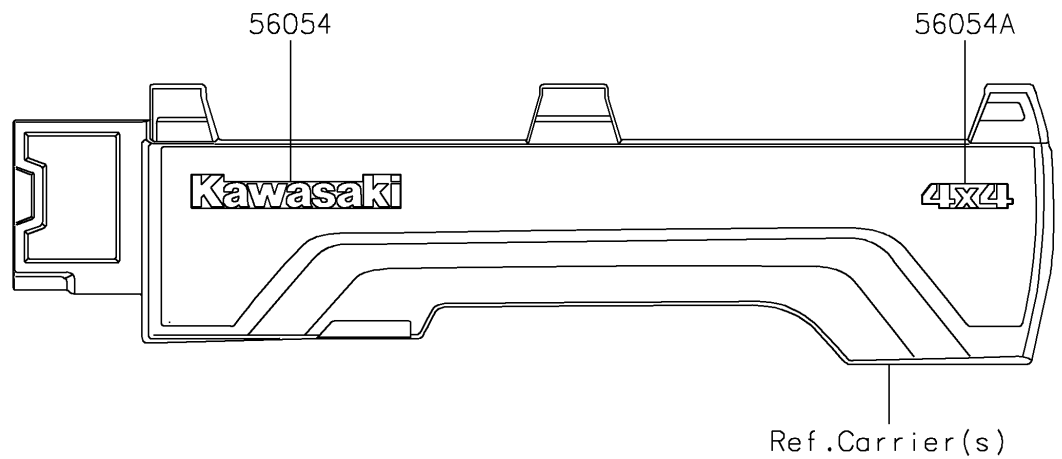

2022 MULE PRO-FX™

PARTS DIAGRAM

Decals

F2861

2022 MULE PRO-FX™

PARTS LIST

Decals

ITEM NAME	PART NUMBER	QUANTITY
MARK,CARRIER,KAWASAKI (Ref # 56054)	56054-1530	2
MARK,SIDE PLATE,4X4 (Ref # 56054A)	56054-1809	2
MARK,FR FENDER,MULE PRO-FX (Ref # 56054B)	56054-1823	2