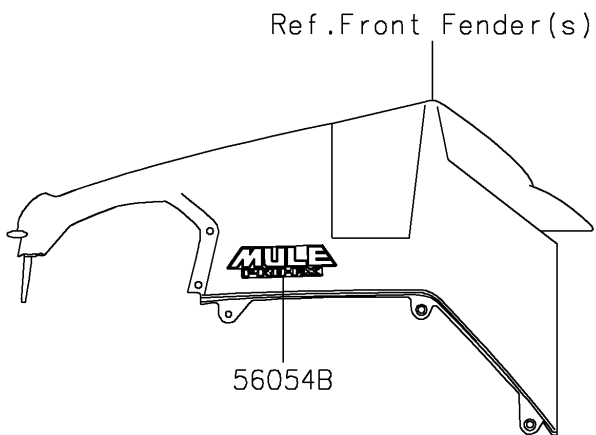

2022 MULE PRO-FX™

PARTS DIAGRAM

Decals

F2861

2022 MULE PRO-FX™

PARTS LIST

Decals

ITEM NAME	PART NUMBER	QUANTITY
MARK,CARRIER,KAWASAKI (Ref # 56054)	56054-1530	2
MARK,SIDE PLATE,4X4 (Ref # 56054A)	56054-1809	2
MARK,FR FENDER,MULE PRO-FX (Ref # 56054B)	56054-1823	2