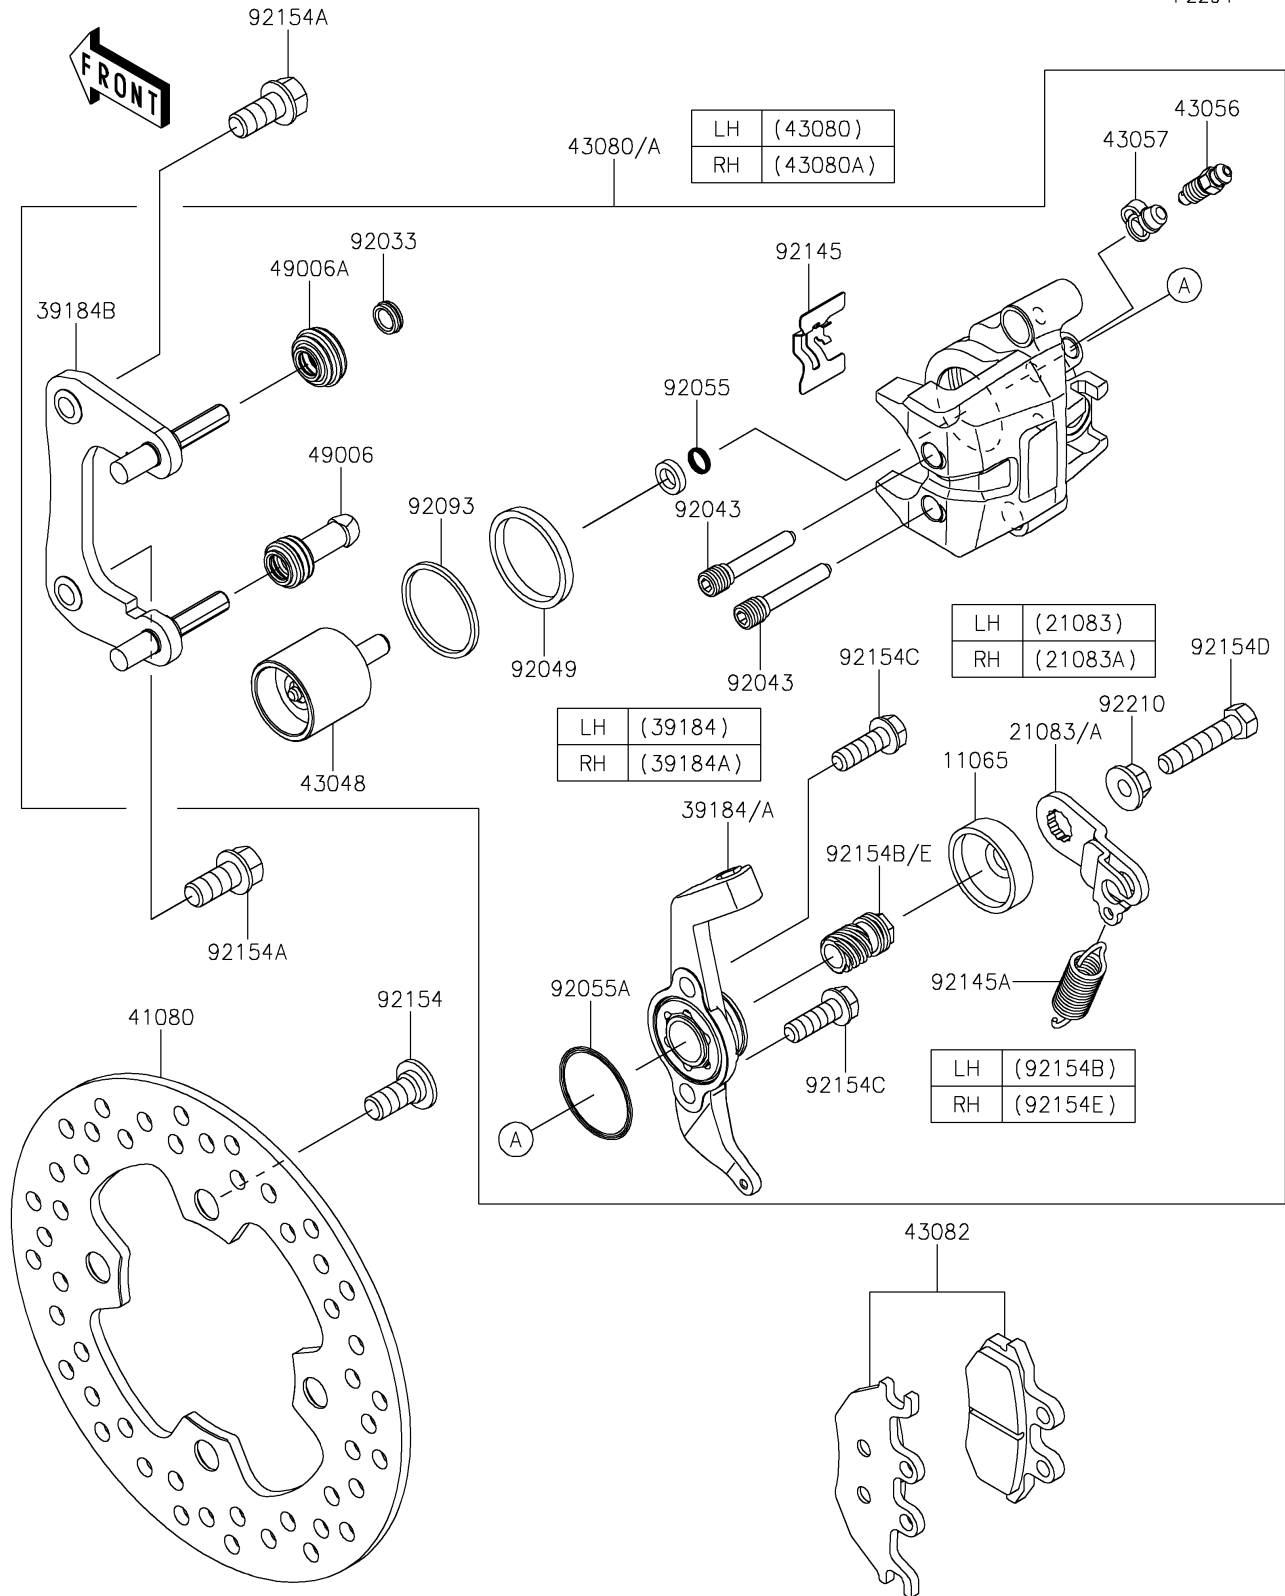

2023 MULE PRO-FX™

PARTS DIAGRAM

Rear Brake

F2294

2023 MULE PRO-FX™

PARTS LIST

Rear Brake

ITEM NAME

PART NUMBER

QUANTITY
