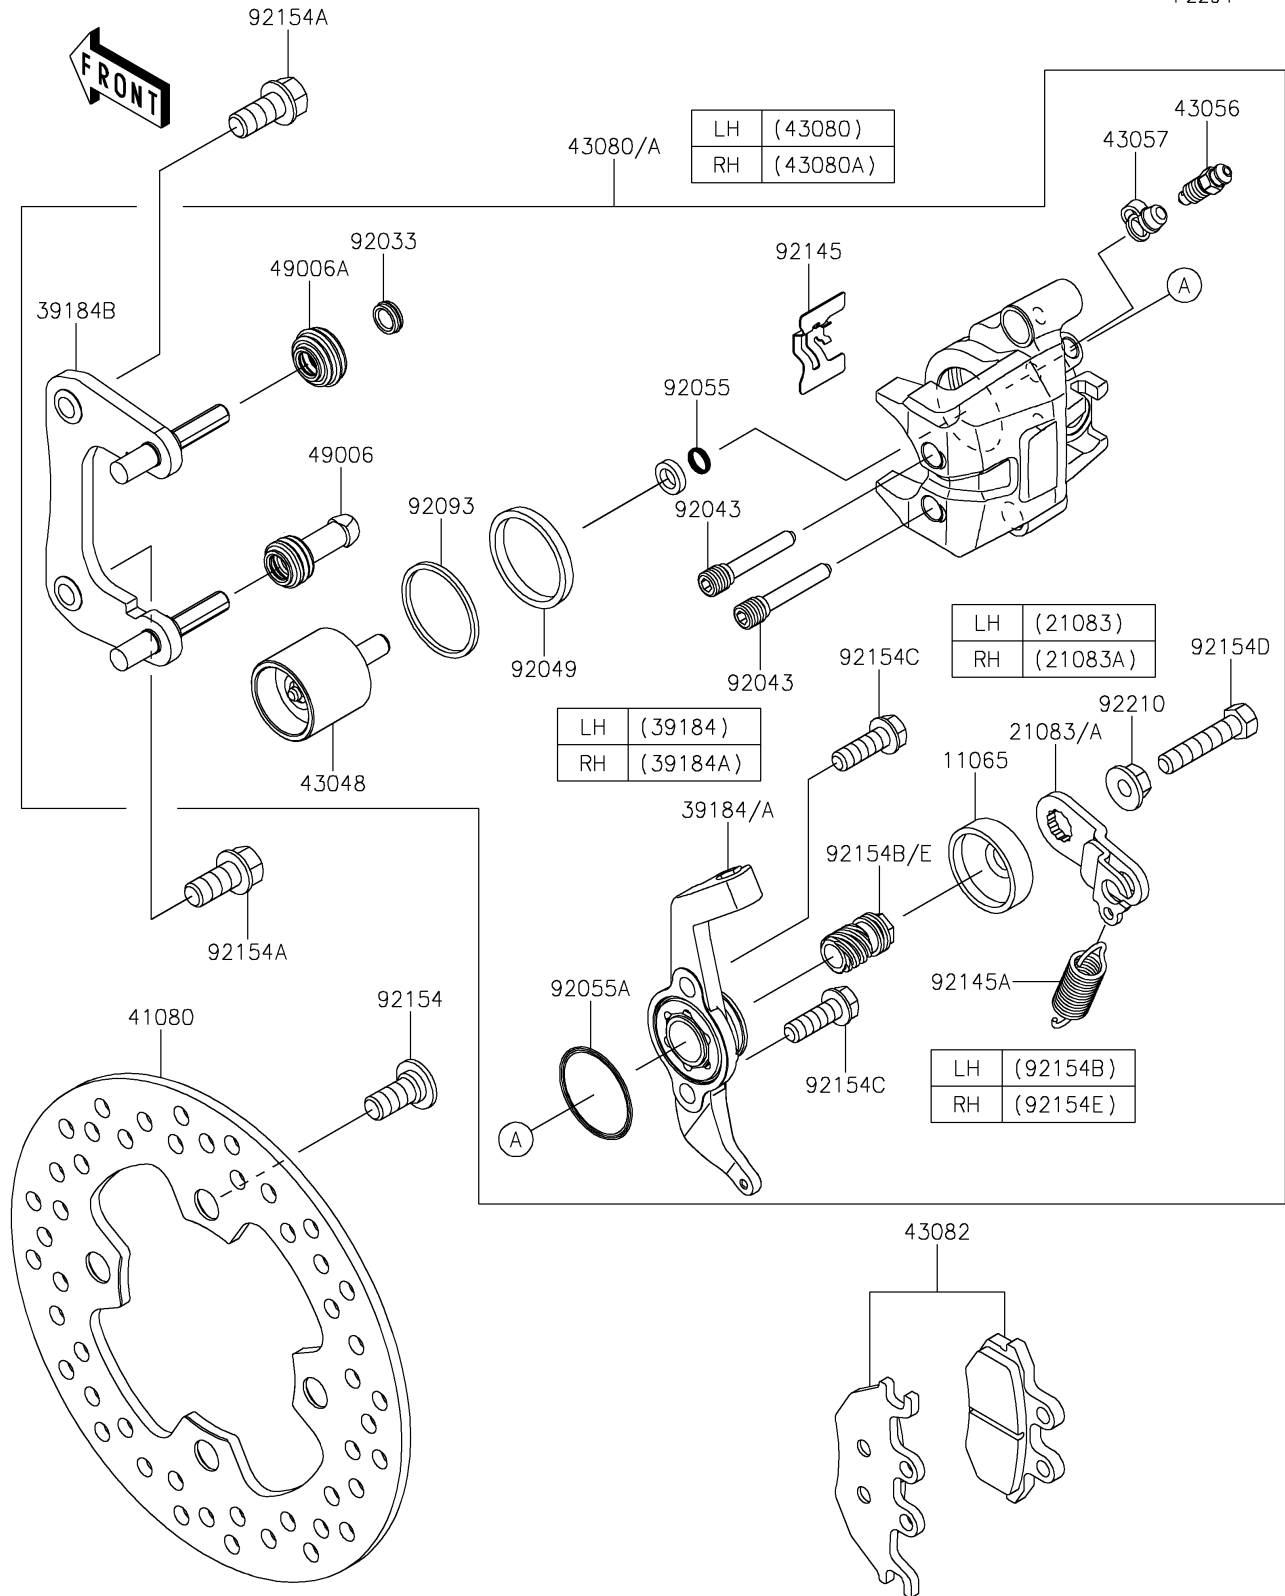

2021 MULE PRO-FX™

PARTS DIAGRAM

Rear Brake

F2294

2021 MULE PRO-FX™

PARTS LIST

Rear Brake

ITEM NAME

PART NUMBER

QUANTITY
