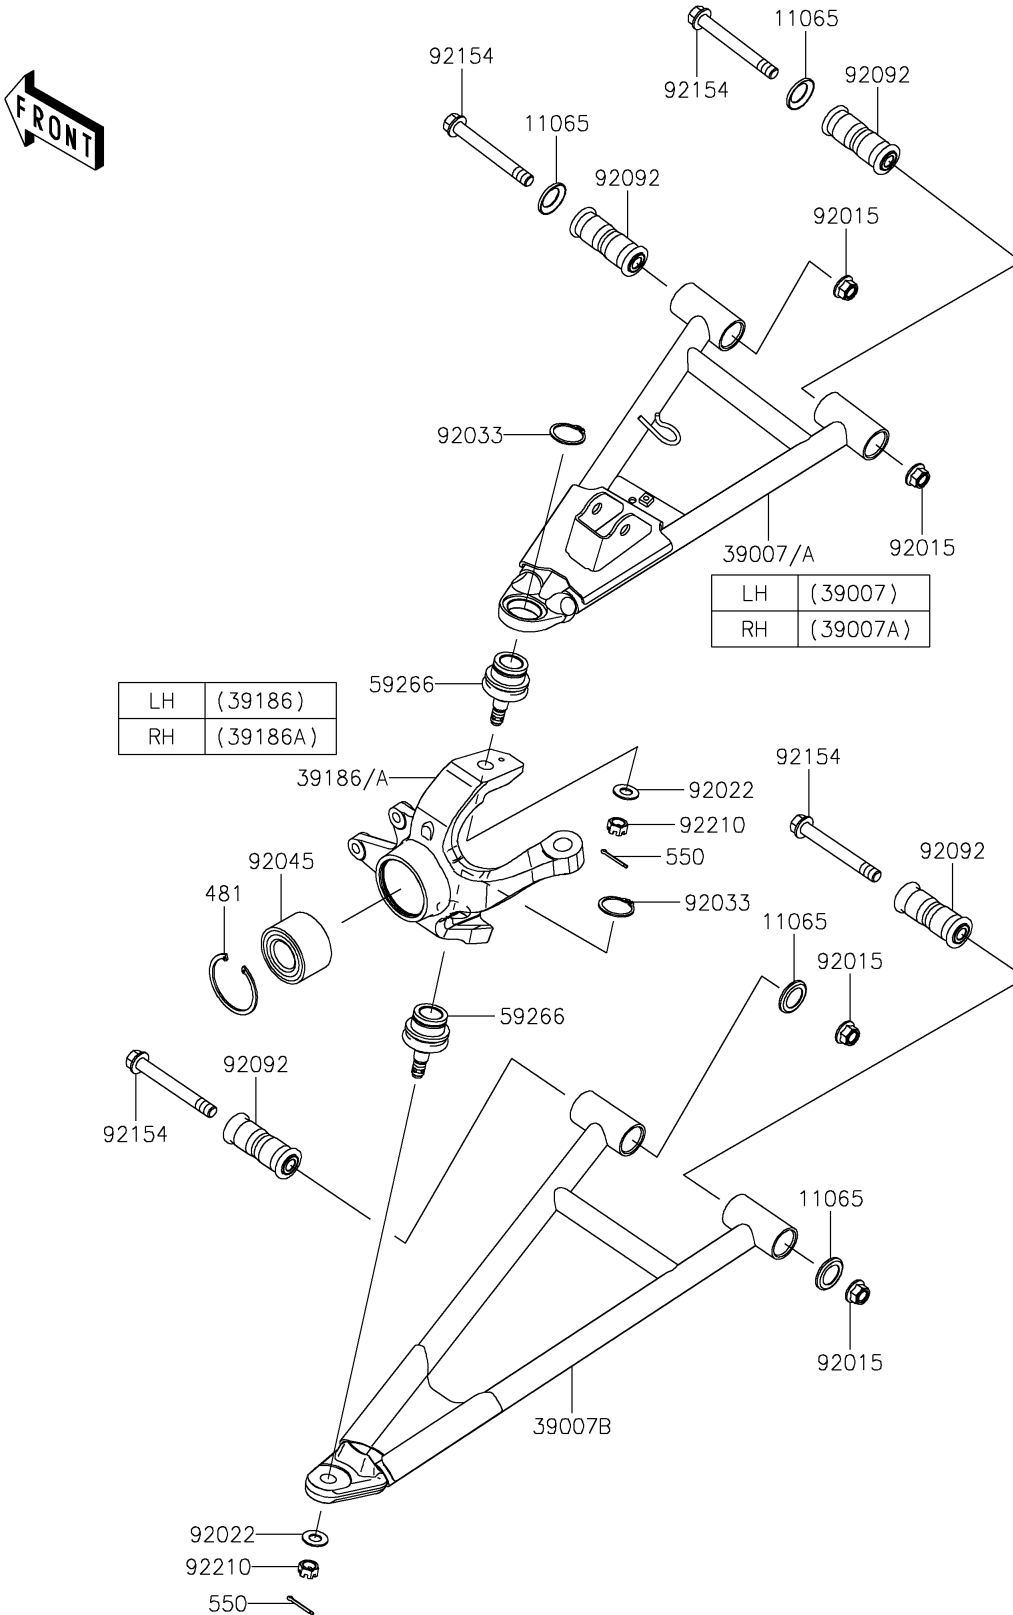

2021 MULE PRO-FX™

PARTS DIAGRAM

Front Suspension

F2152

2021 MULE PRO-FX™

PARTS LIST

Front Suspension

ITEM NAME

PART NUMBER

QUANTITY
