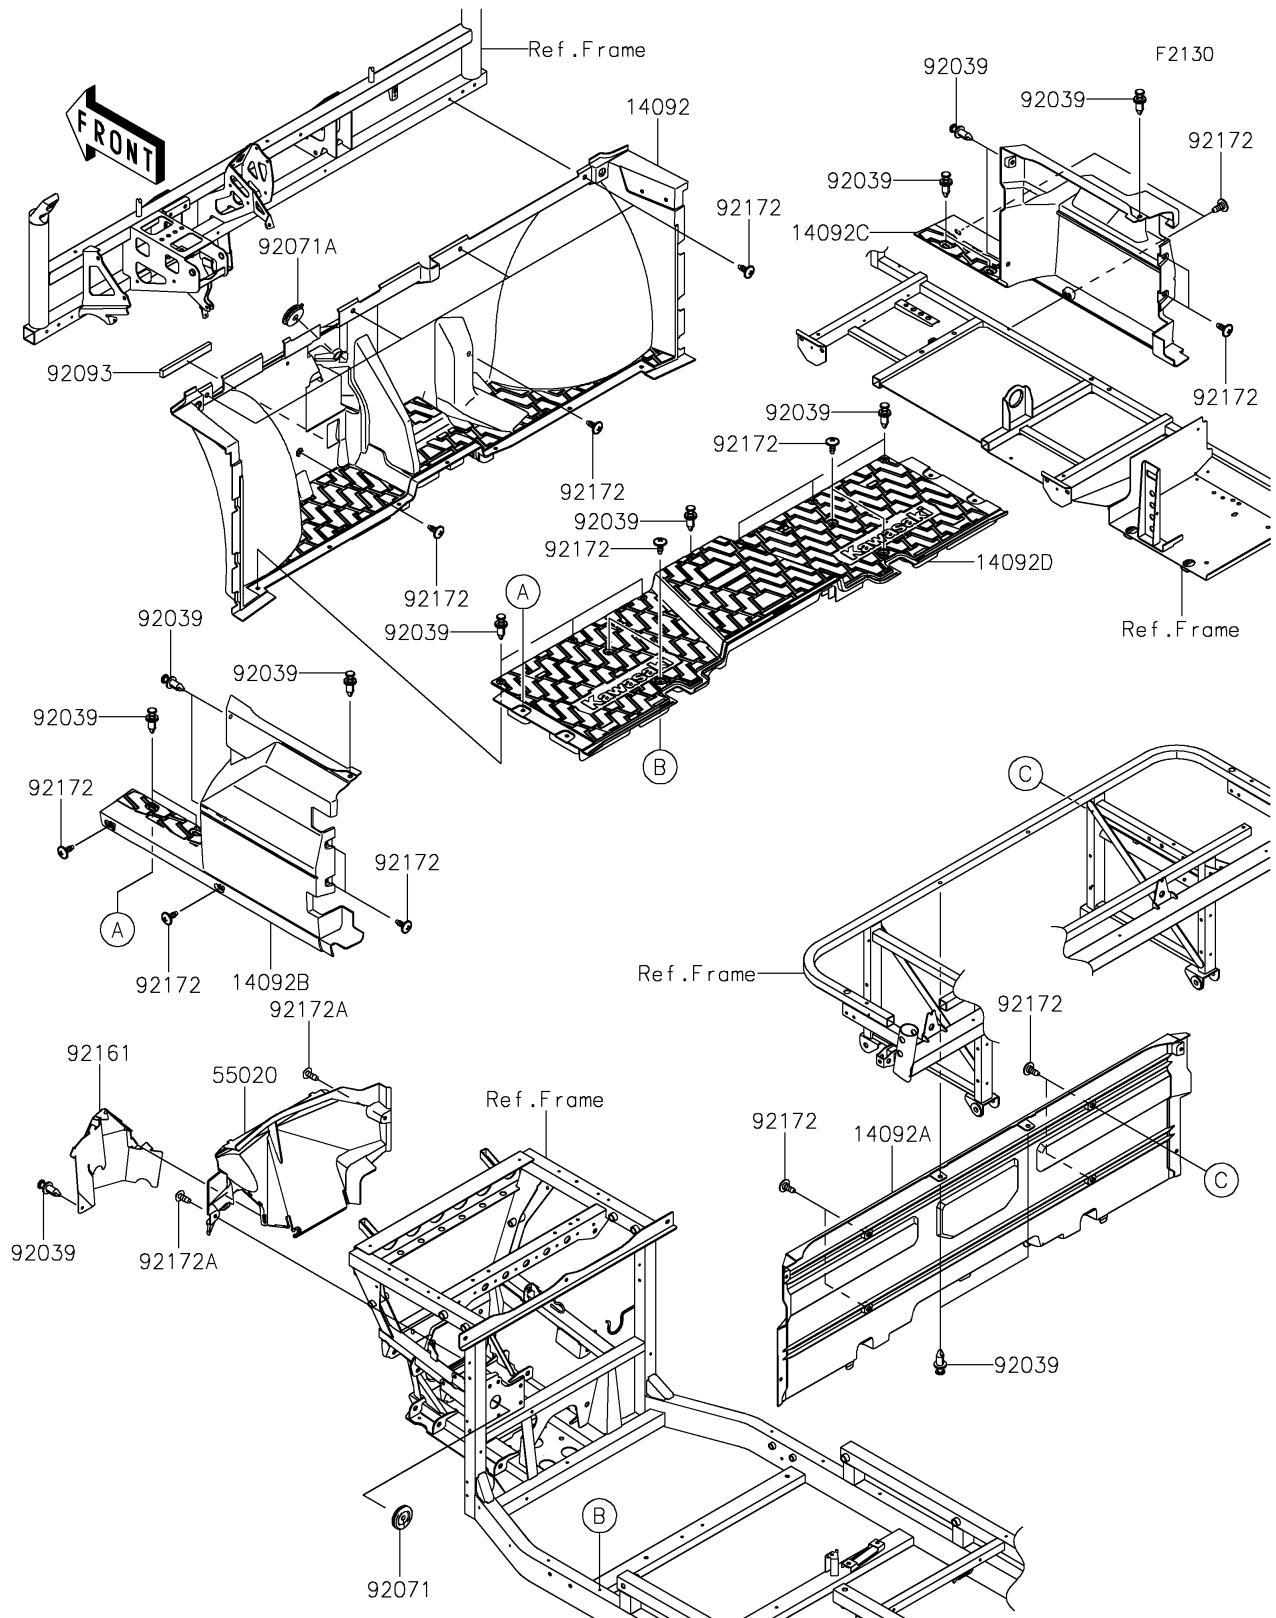

2023 MULE PRO-FX™

PARTS DIAGRAM

Frame Fittings(Front)

2023 MULE PRO-FX™

PARTS LIST

Frame Fittings(Front)

ITEM NAME	PART NUMBER	QUANTITY
COVER,FR FLOOR (Ref # 14092)	14092-1184	1
COVER,FR SEAT (Ref # 14092A)	14092-1185	1
COVER,SIDE,LH,FR (Ref # 14092B)	14092-1188	1
COVER,SIDE,RH,FR (Ref # 14092C)	14092-1189	1
COVER,FLOOR,BOTTOM (Ref # 14092D)	14092-1196	1
GUARD (Ref # 55020)	55020-0961	1
RIVET (Ref # 92039)	92039-0776	20
GROMMET,9X45X9 (Ref # 92071)	92071-0728	1
GROMMET,8X22X8 (Ref # 92071A)	92071-0753	1
SEAL,10X20X165 (Ref # 92093)	92093-0617	1
DAMPER (Ref # 92161)	92161-1649	1
SCREW,6X16 (Ref # 92172)	92172-0711	22
SCREW,TAPPING,6X16 (Ref # 92172A)	92172-0739	2