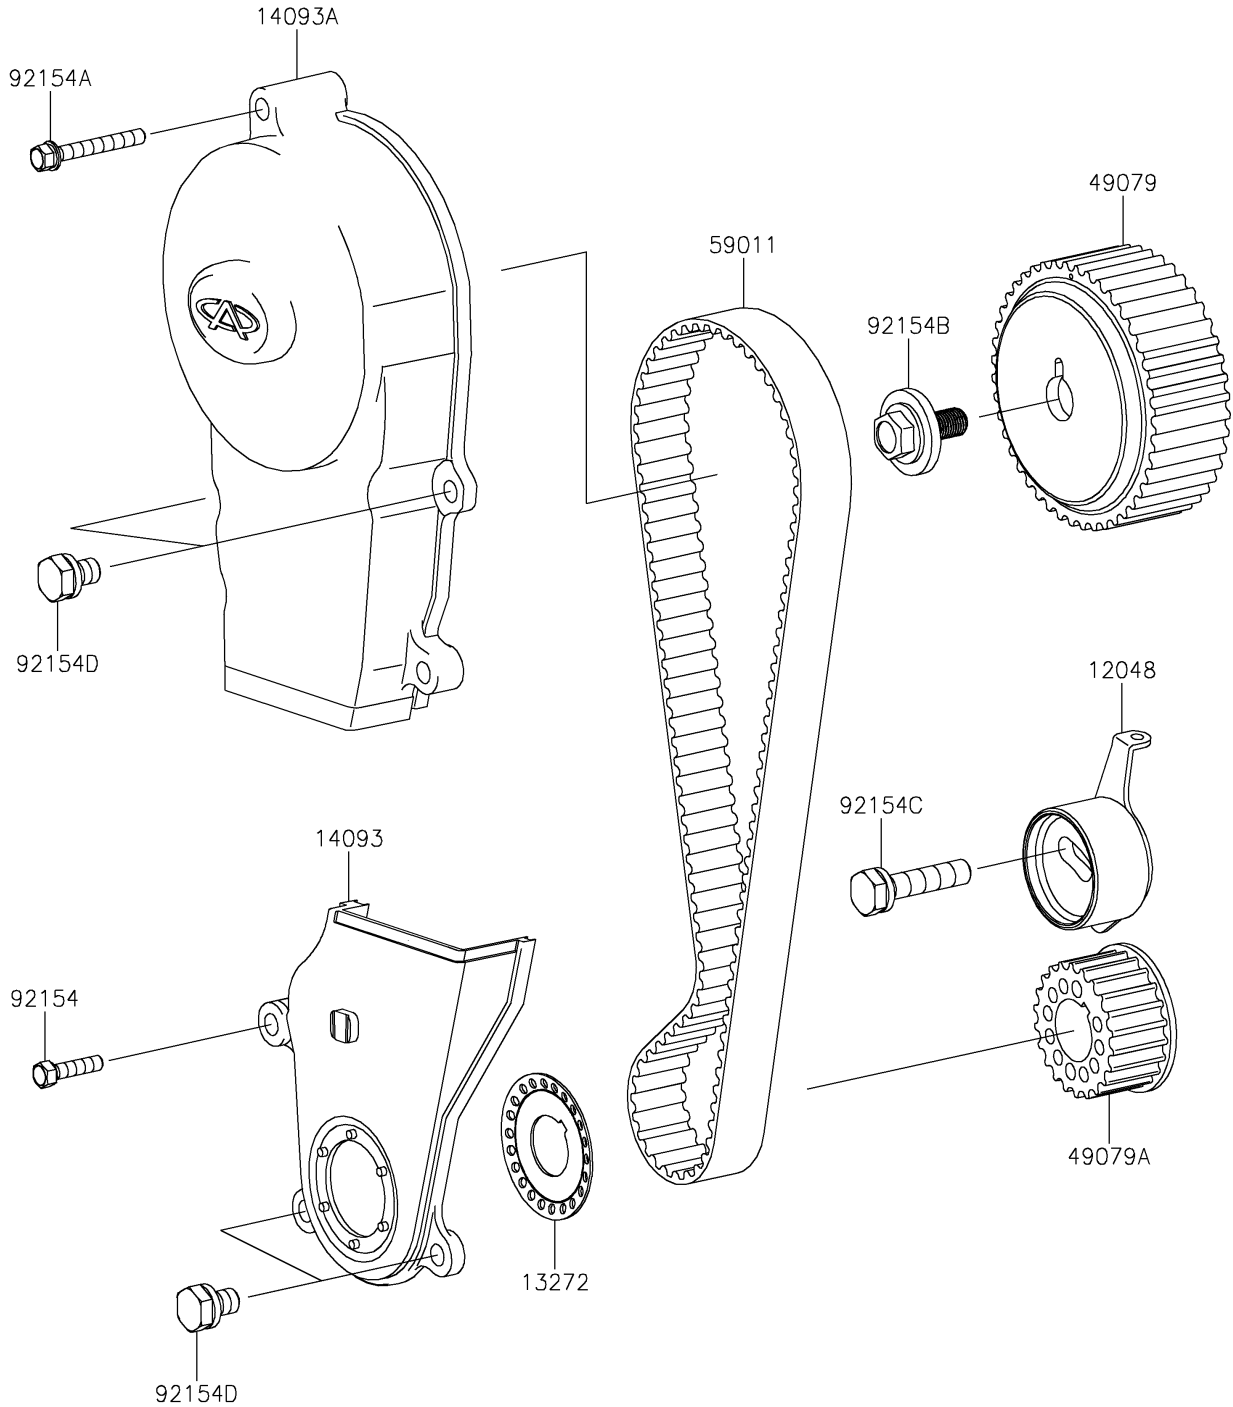

## PARTS DIAGRAM

### Timing Belt

E1215

## PARTS LIST

### Timing Belt

ITEM NAME	PART NUMBER	QUANTITY
TENSIONER-ASSY (Ref # 12048)	12048-0093	1
PLATE,TIMING BELT (Ref # 13272)	13272-1872	1
COVER,TIMING BELT,LWR (Ref # 14093)	14093-0200	1
COVER,TIMING BELT,UPP (Ref # 14093A)	14093-0201	1
PULLEY-BELT,CAMSHAFT (Ref # 49079)	49079-0023	1
PULLEY-BELT,CRANKSHAFT (Ref # 49079A)	49079-0024	1
BELT,TIMING (Ref # 59011)	59011-0042	1
BOLT,6X25 (Ref # 92154)	92154-1583	1
BOLT,6X50 (Ref # 92154A)	92154-1591	1
BOLT,FLANGED (Ref # 92154B)	92154-1614	1
BOLT,10X45 (Ref # 92154C)	92154-1615	1
BOLT,6X16 (Ref # 92154D)	92154-1617	4