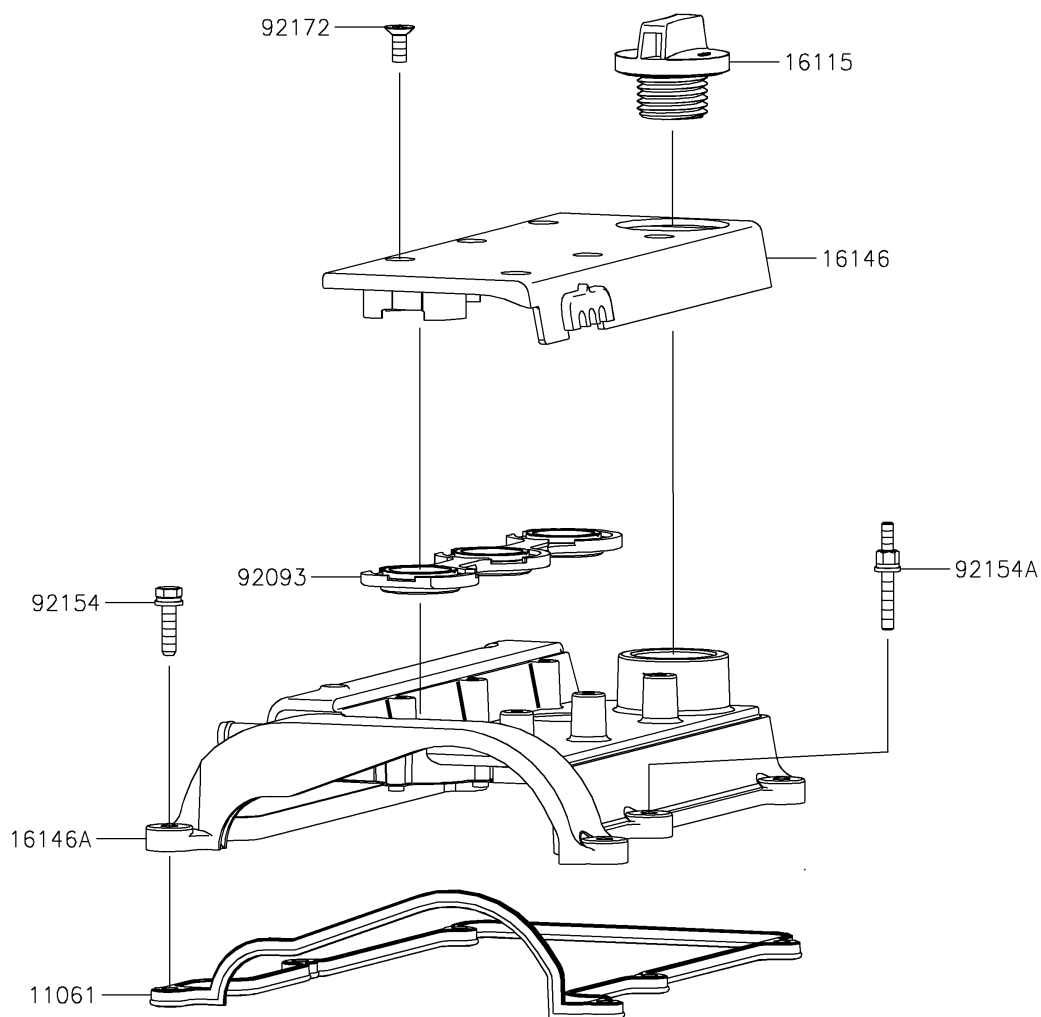

2021 MULE PRO-FX™

PARTS DIAGRAM

Cylinder Head Cover

E1112

2021 MULE PRO-FX™

PARTS LIST

Cylinder Head Cover

ITEM NAME

PART NUMBER

QUANTITY
