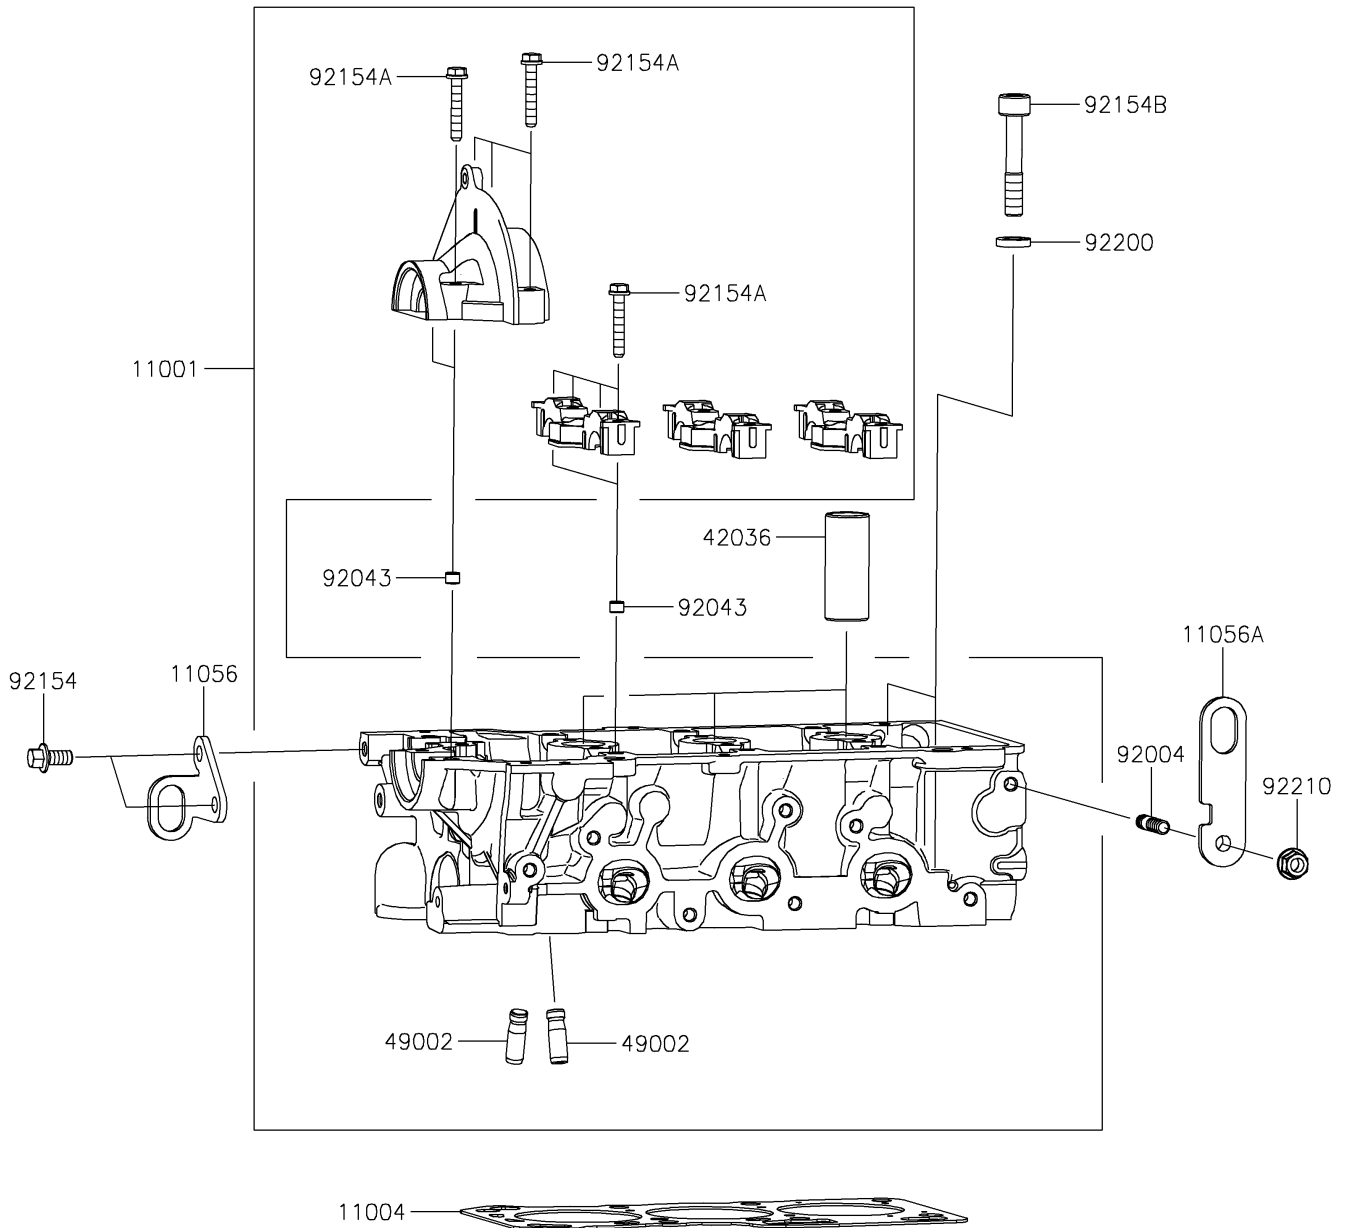

2023 MULE PRO-FX™

PARTS DIAGRAM

Cylinder Head

E1111

2023 MULE PRO-FX™

PARTS LIST

Cylinder Head

ITEM NAME

PART NUMBER

QUANTITY
