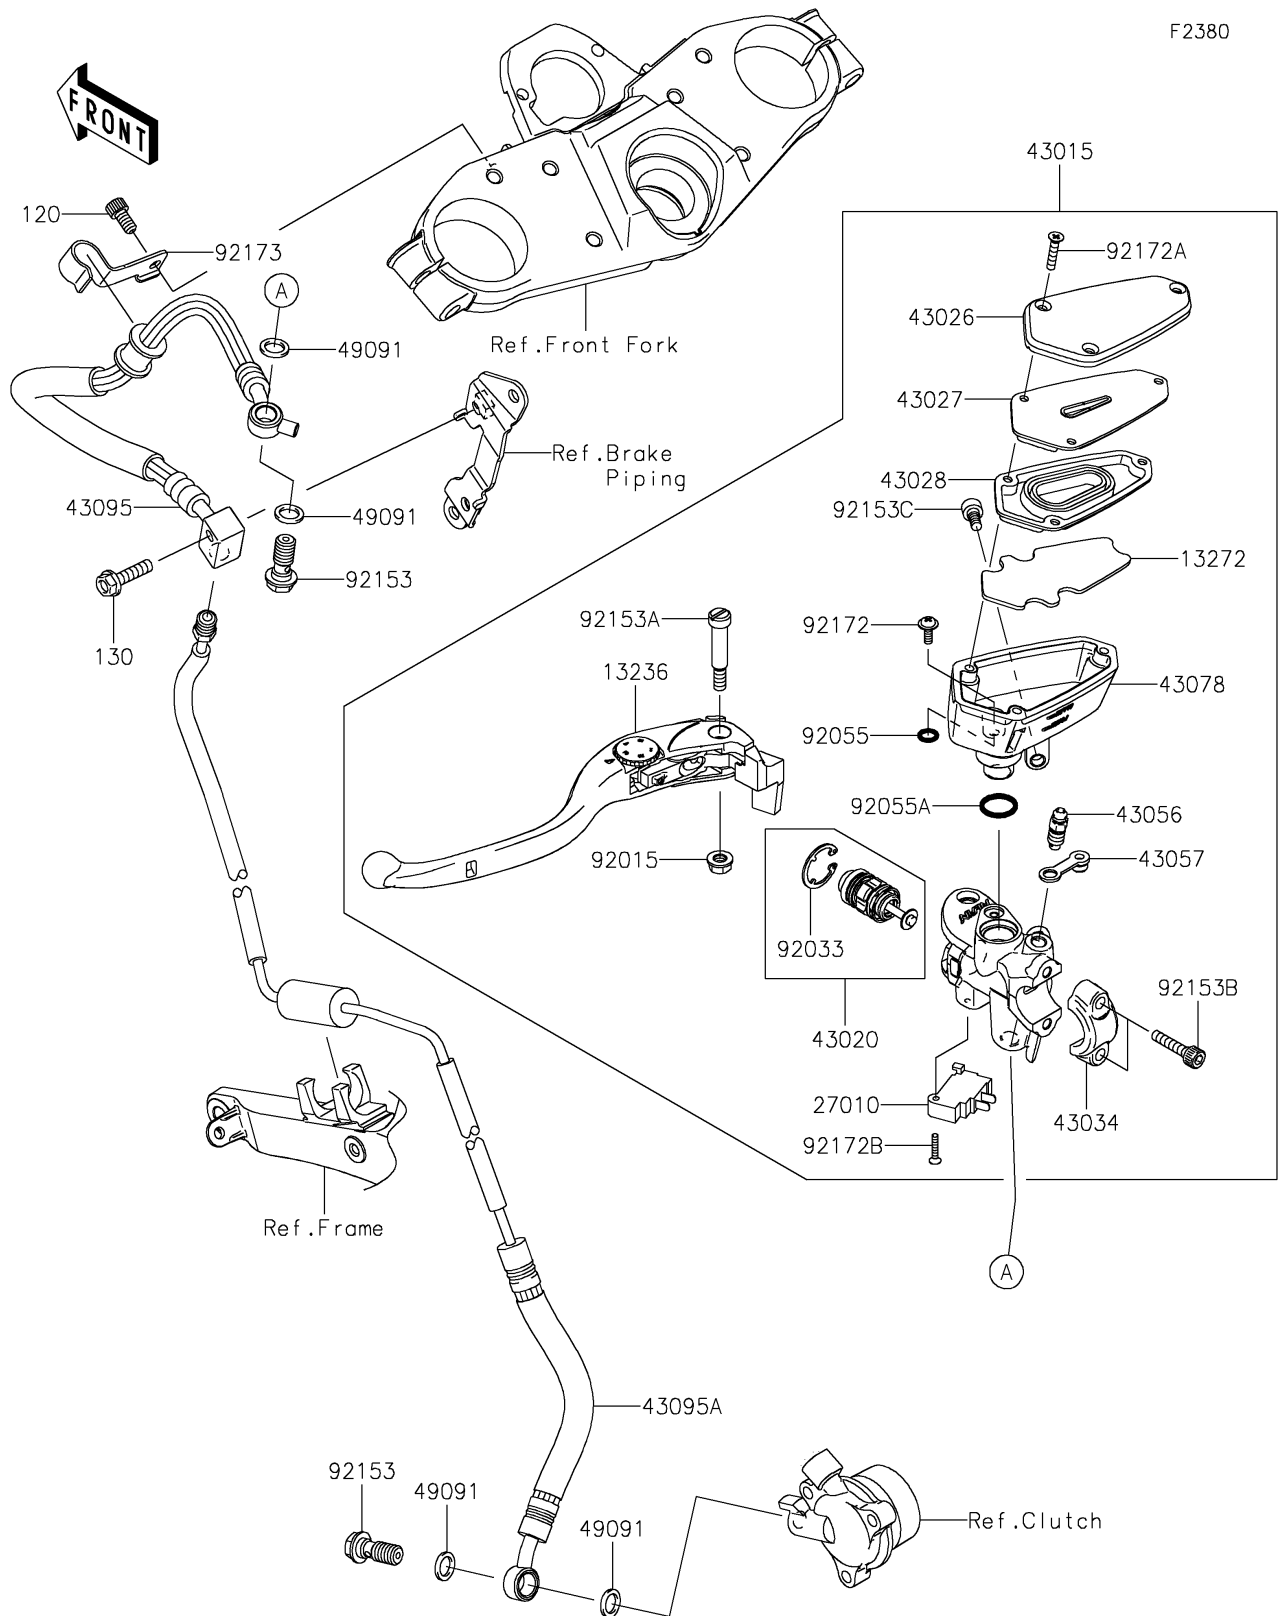

2022 Concours®14 ABS

PARTS DIAGRAM

Clutch Master Cylinder

F2380

2022 Concours® 14 ABS

PARTS LIST

Clutch Master Cylinder

ITEM NAME

PART NUMBER

QUANTITY
