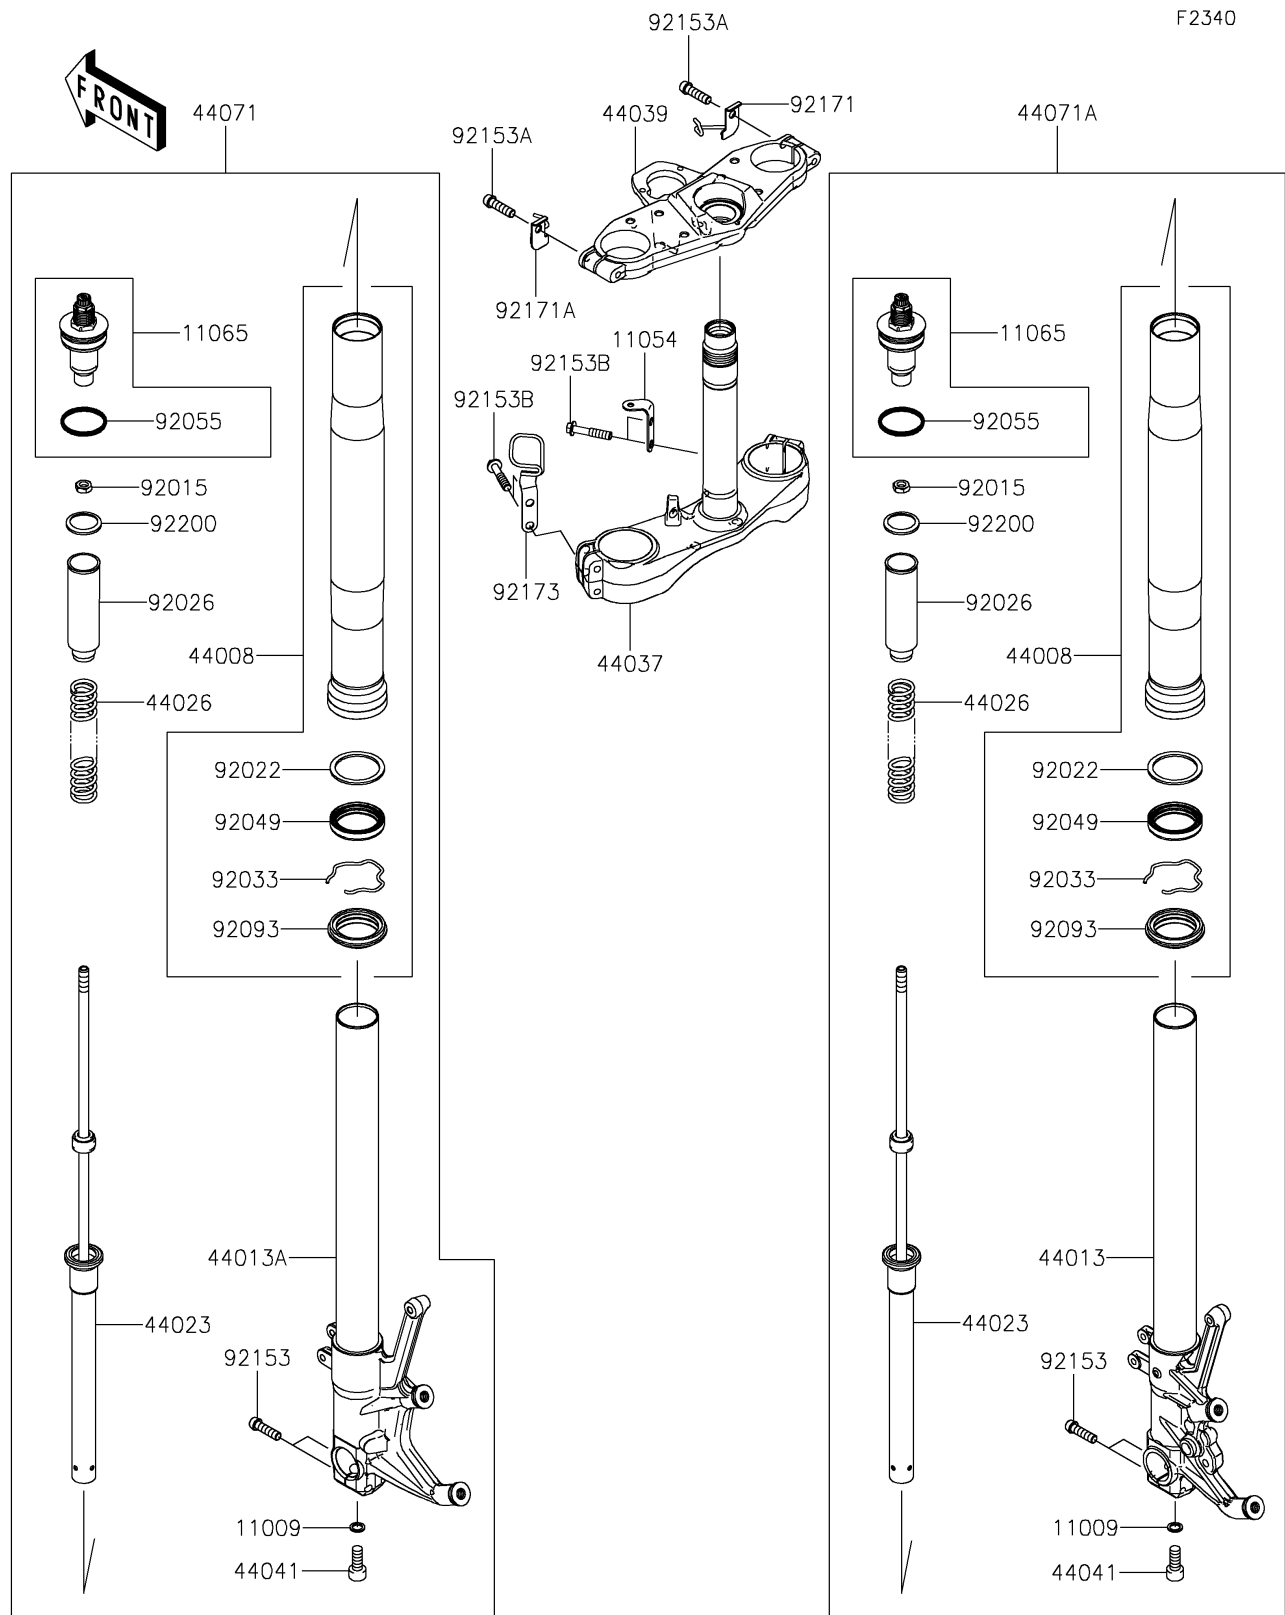

2022 Concours®14 ABS

PARTS DIAGRAM

Front Fork

2022 Concours® 14 ABS

PARTS LIST

Front Fork

ITEM NAME

PART NUMBER

QUANTITY
