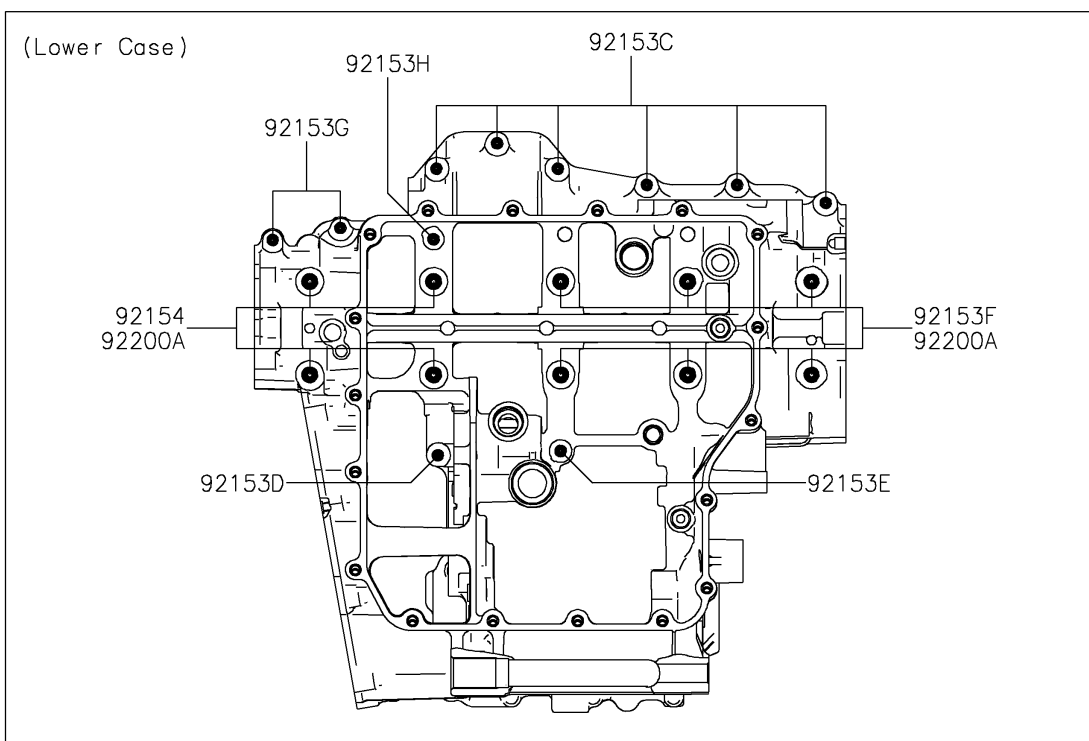

2022 Concours® 14 ABS

PARTS DIAGRAM

Crankcase Bolt Pattern

E1412

2022 Concours® 14 ABS

PARTS LIST

Crankcase Bolt Pattern

ITEM NAME

PART NUMBER

QUANTITY
