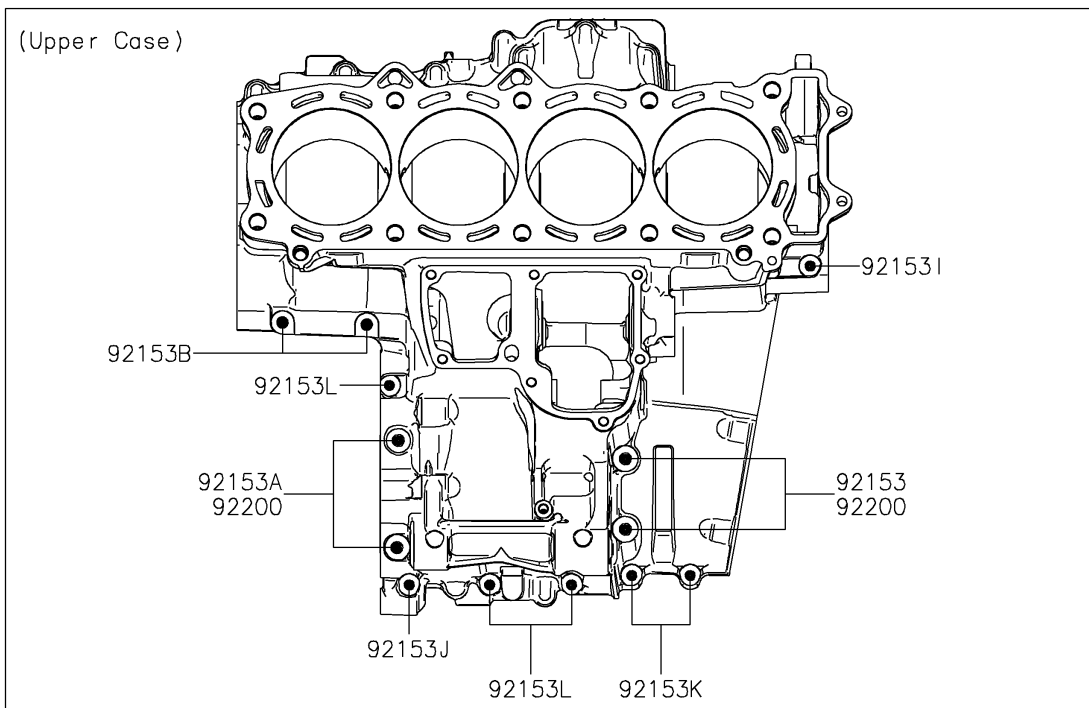

2022 Concours® 14 ABS

PARTS DIAGRAM

Crankcase Bolt Pattern

E1412

2022 Concours® 14 ABS

PARTS LIST

Crankcase Bolt Pattern

ITEM NAME

PART NUMBER

QUANTITY
