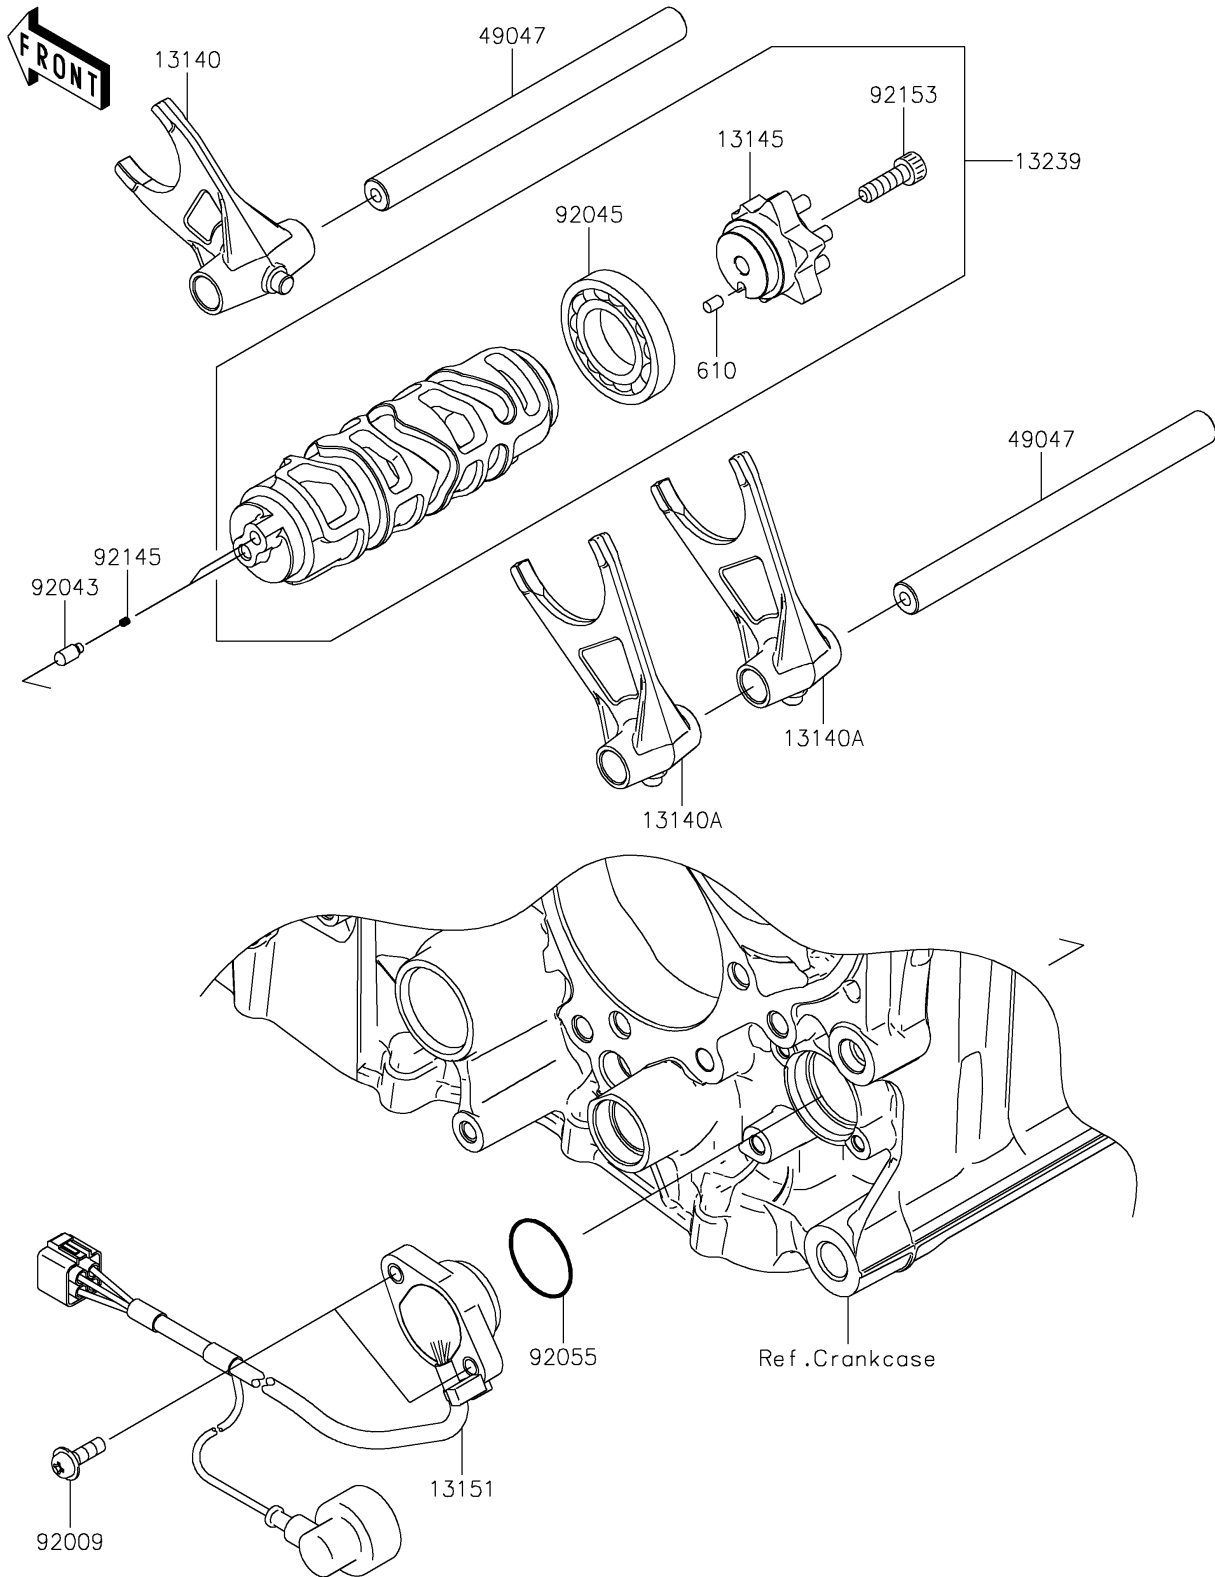

2022 Concours® 14 ABS

PARTS DIAGRAM

Gear Change Drum/Shift Fork(s)

E1362

2022 Concours® 14 ABS

PARTS LIST

Gear Change Drum/Shift Fork(s)

ITEM NAME

PART NUMBER

QUANTITY
