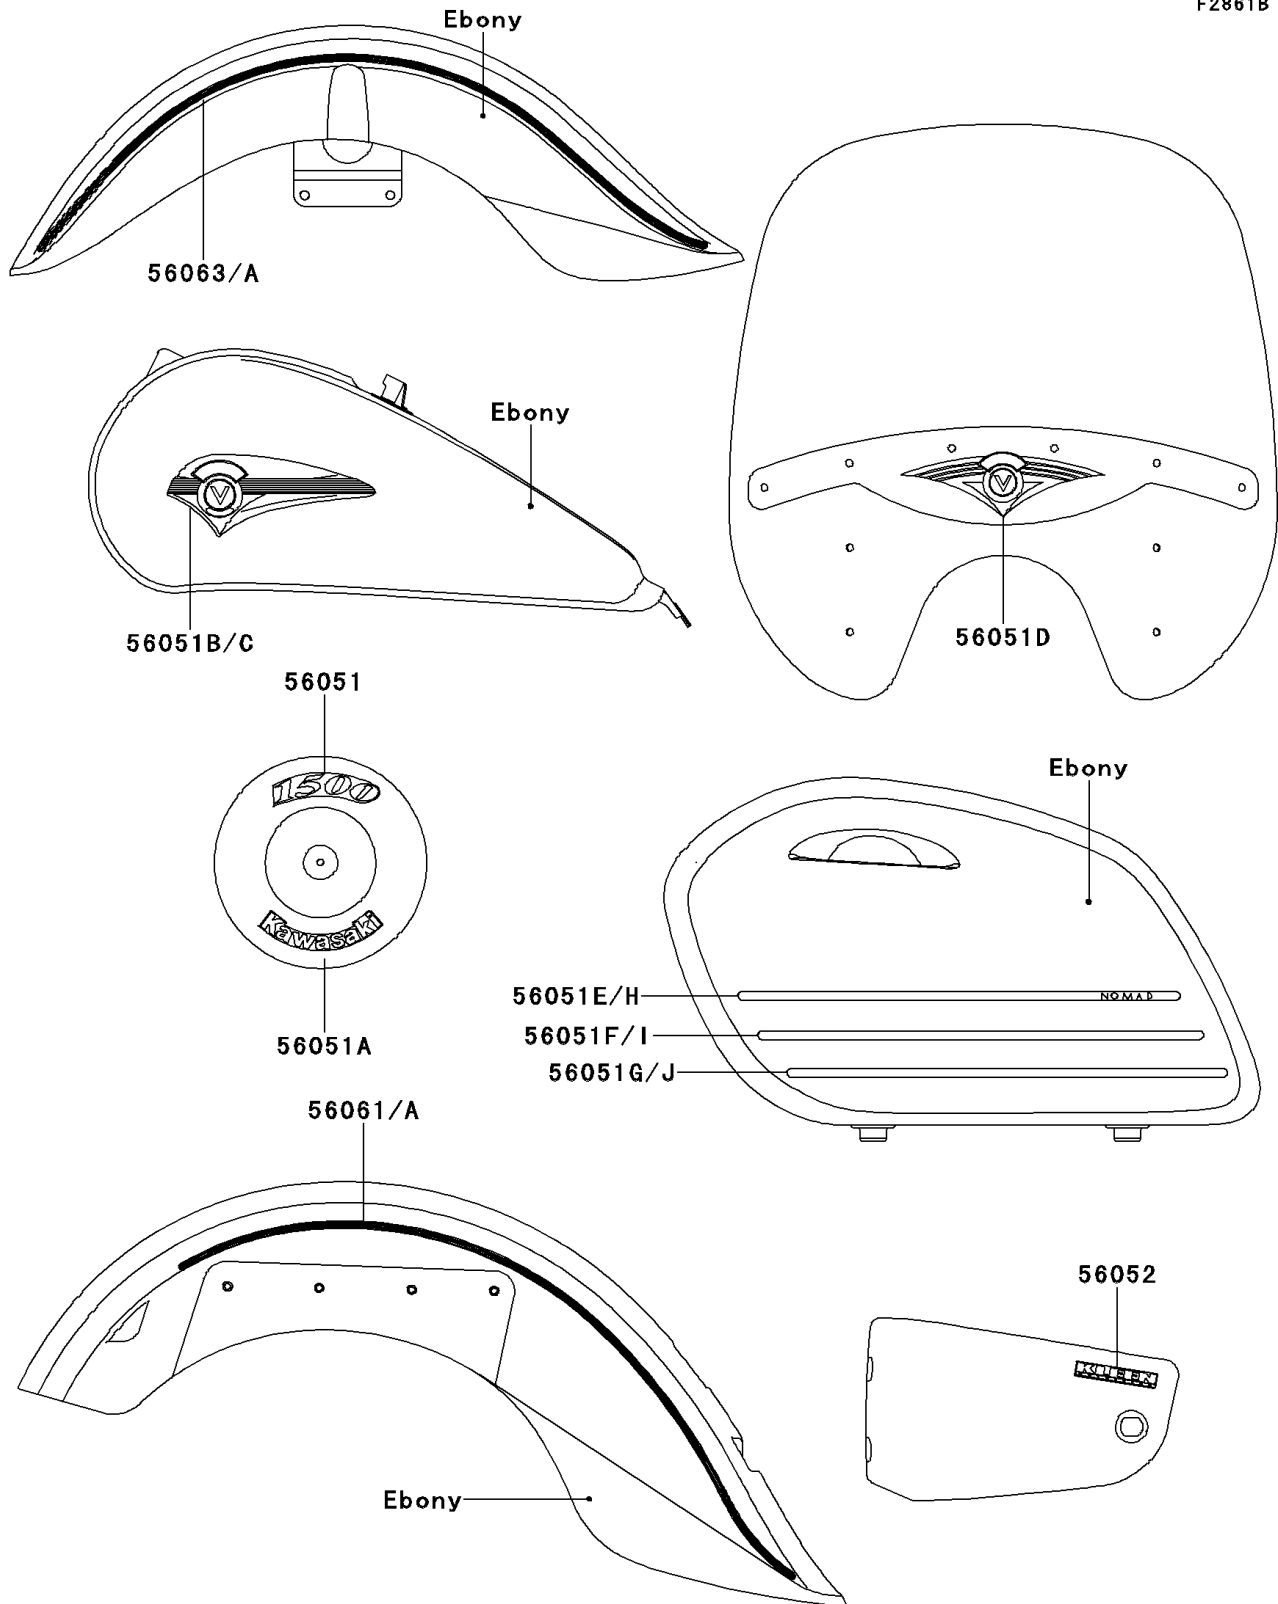

2000 Vulcan 1500 Nomad

PARTS DIAGRAM

Decals(Ebony)

F2861B

2000 Vulcan 1500 Nomad

PARTS LIST

Decals(Ebony)

ITEM NAME

PART NUMBER

QUANTITY
