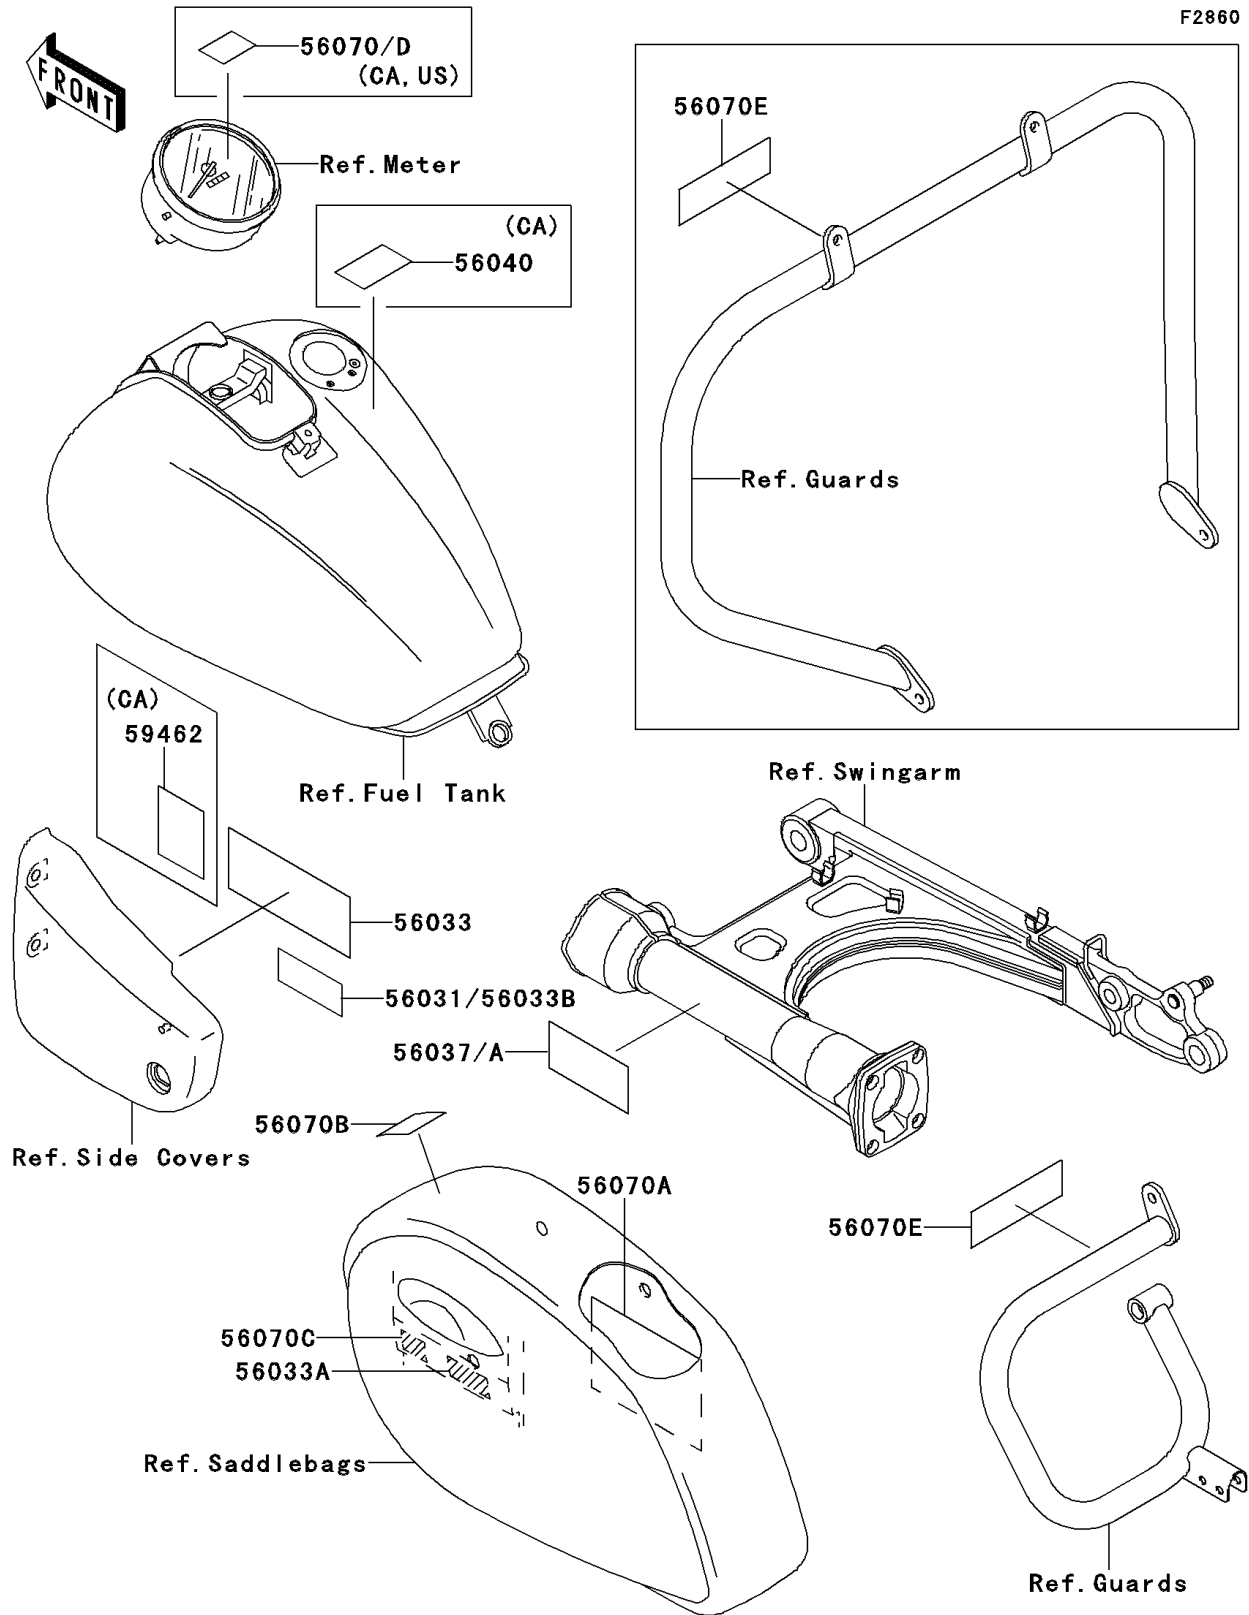

1999 Vulcan 1500 Nomad

PARTS DIAGRAM

Labels