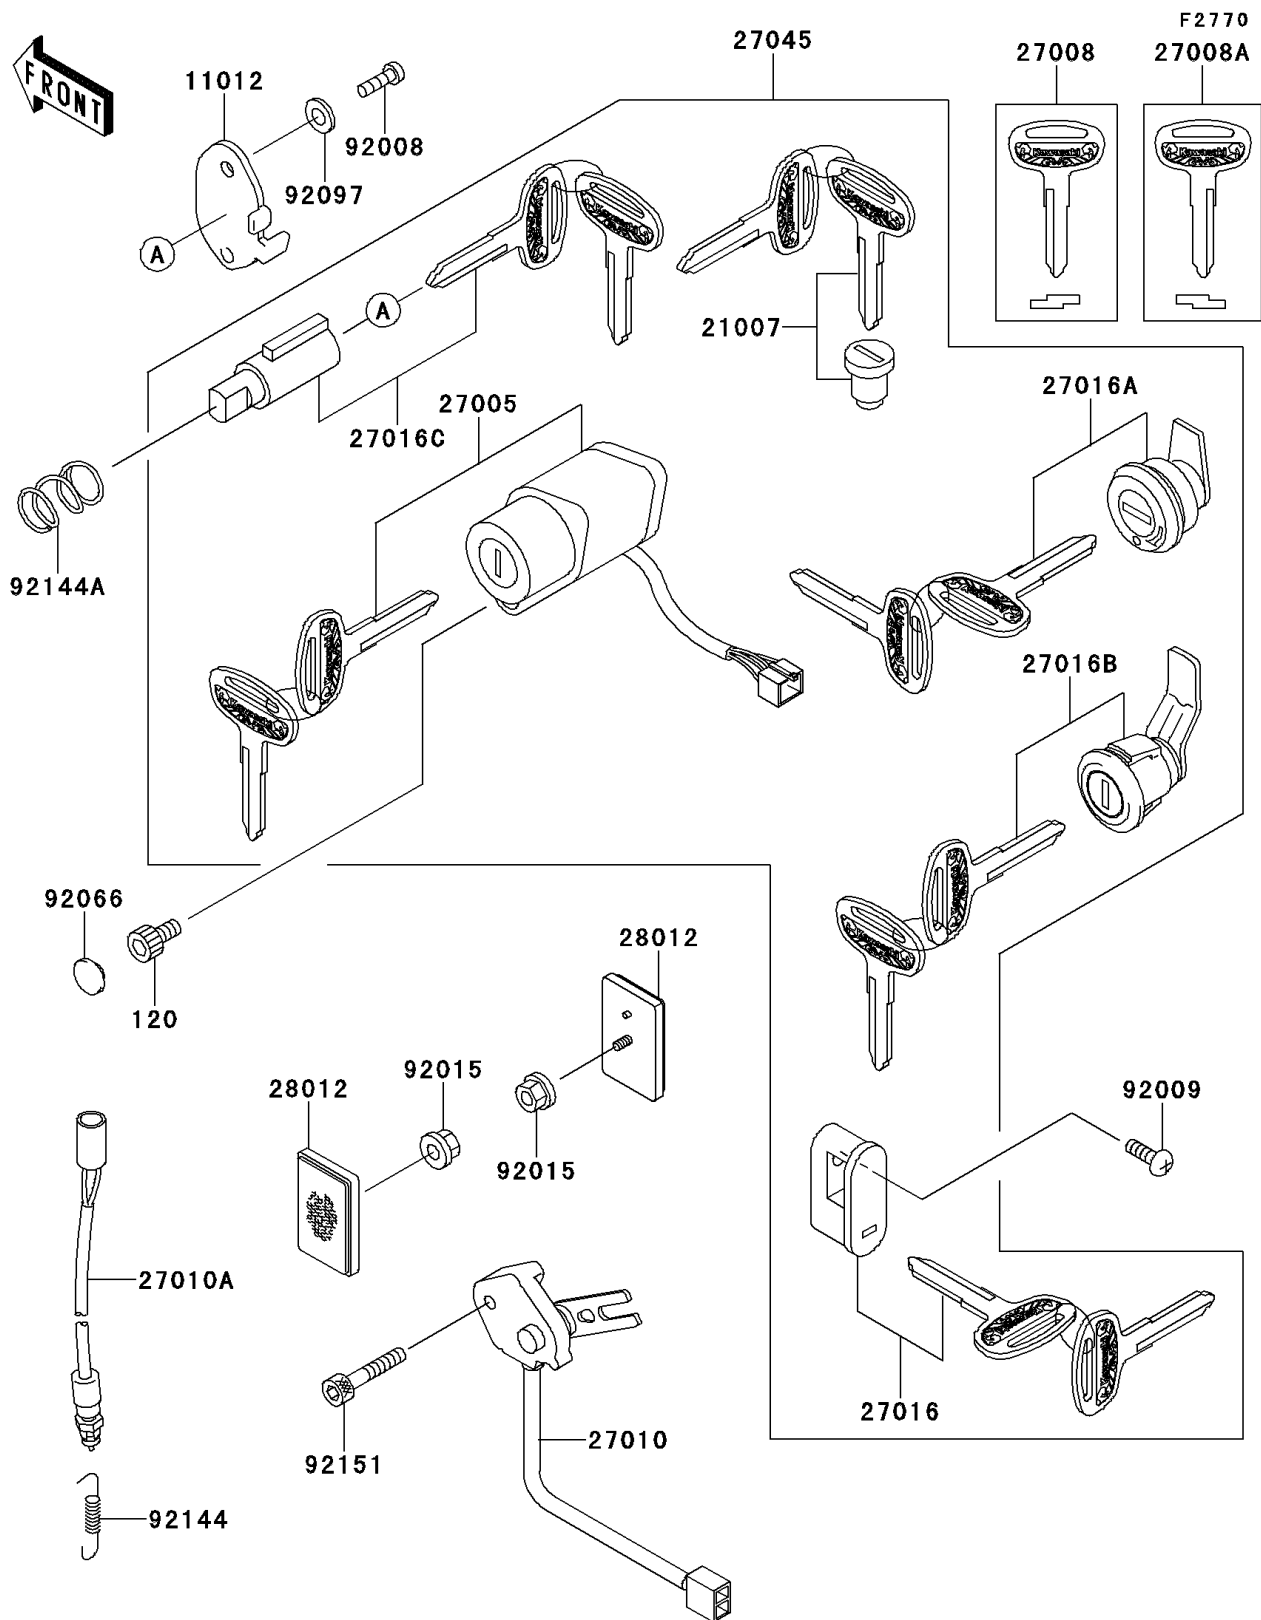

2000 Vulcan 1500 Nomad

PARTS DIAGRAM

Ignition Switch/Locks/Reflectors

2000 Vulcan 1500 Nomad

PARTS LIST

Ignition Switch/Locks/Reflectors

ITEM NAME

PART NUMBER

QUANTITY
