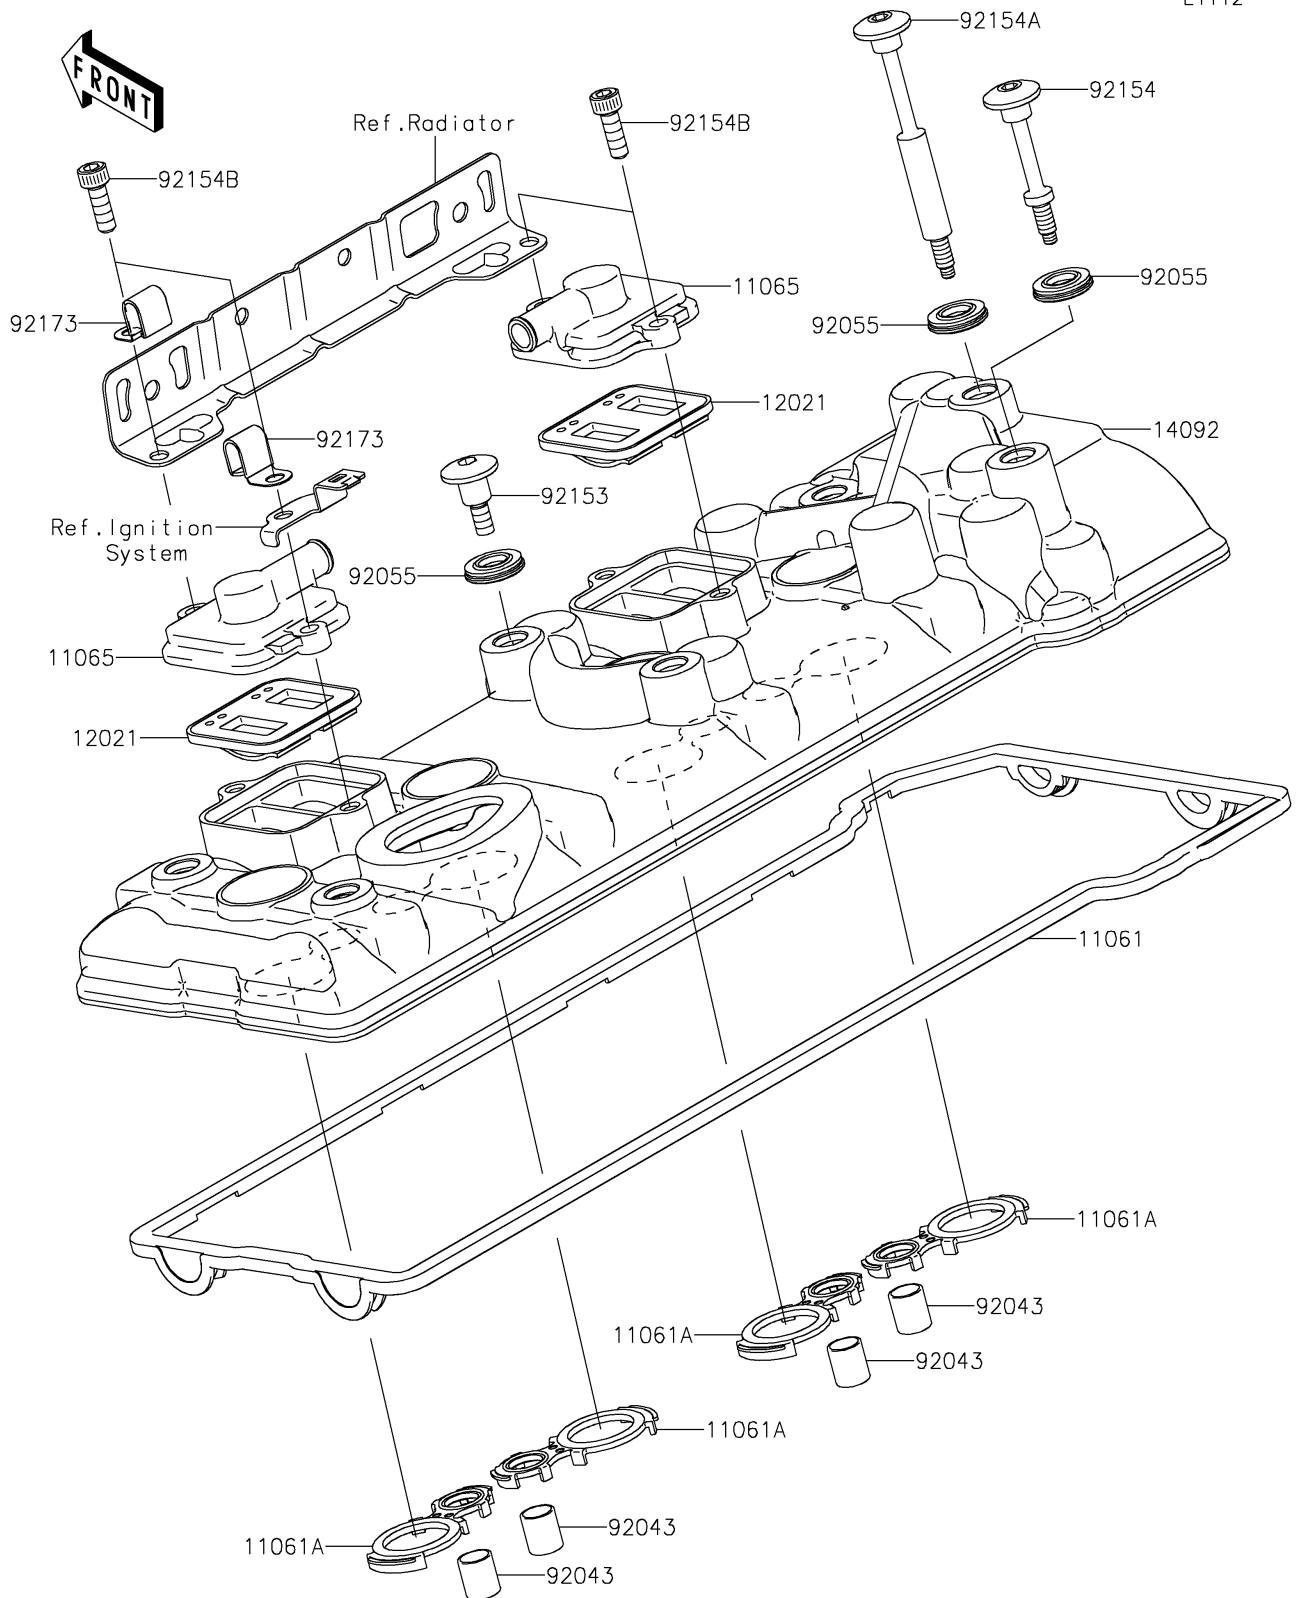

2021 CONCOURS® 14 ABS

PARTS DIAGRAM

Cylinder Head Cover

E1112

2021 CONCOURS® 14 ABS

PARTS LIST

Cylinder Head Cover

ITEM NAME

PART NUMBER

QUANTITY
