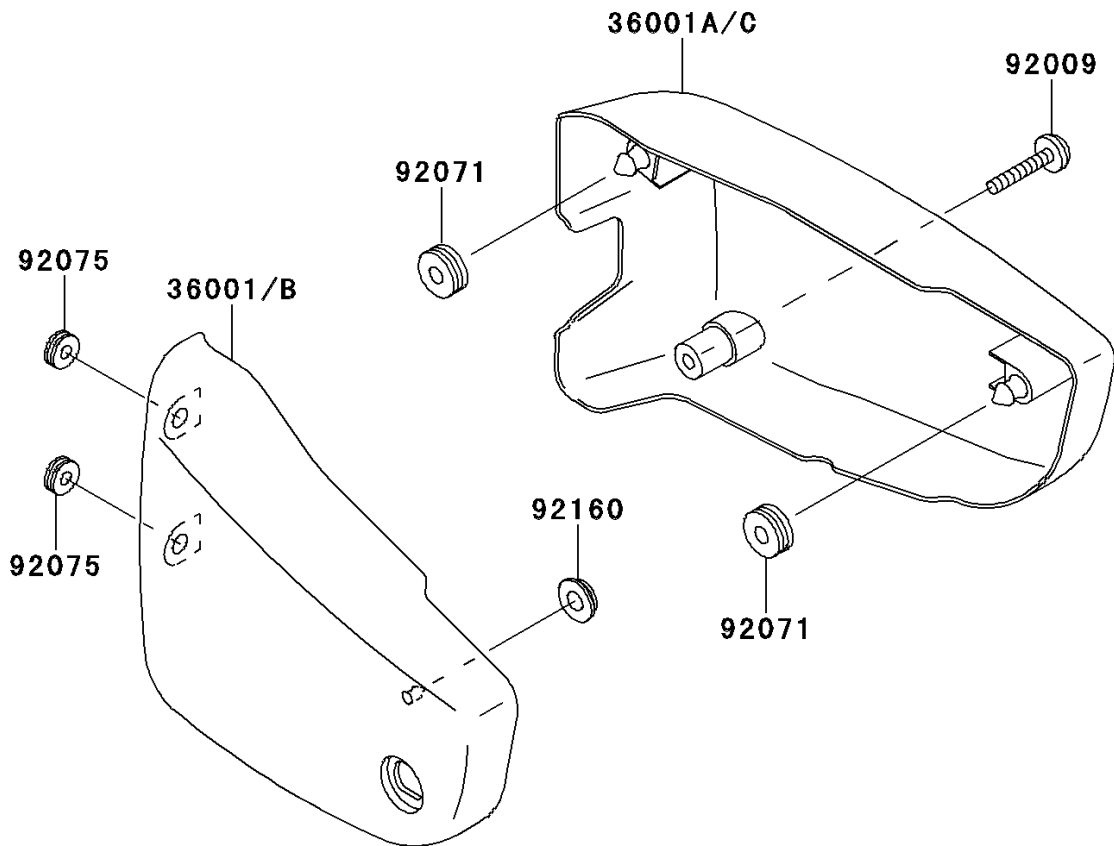

2000 Vulcan 1500 Nomad

PARTS DIAGRAM

Side Covers

F2611

WOD

2000 Vulcan 1500 Nomad

PARTS LIST

Side Covers

ITEM NAME

PART NUMBER

QUANTITY
