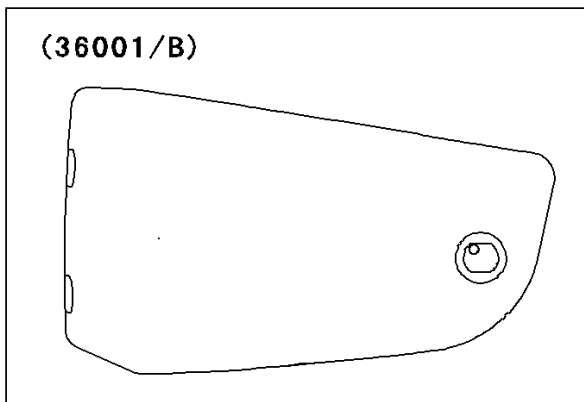

2000 Vulcan 1500 Nomad

PARTS DIAGRAM

Side Covers

F2611

WOD

2000 Vulcan 1500 Nomad

PARTS LIST

Side Covers

ITEM NAME

PART NUMBER

QUANTITY
