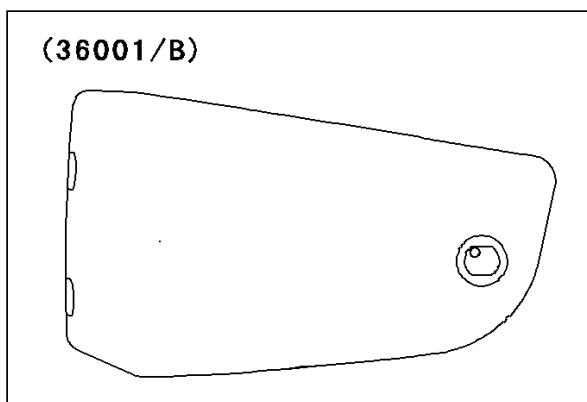

1999 Vulcan 1500 Nomad

PARTS DIAGRAM

Side Covers

F2611

WOD

1999 Vulcan 1500 Nomad

PARTS LIST

Side Covers

ITEM NAME

PART NUMBER

QUANTITY
