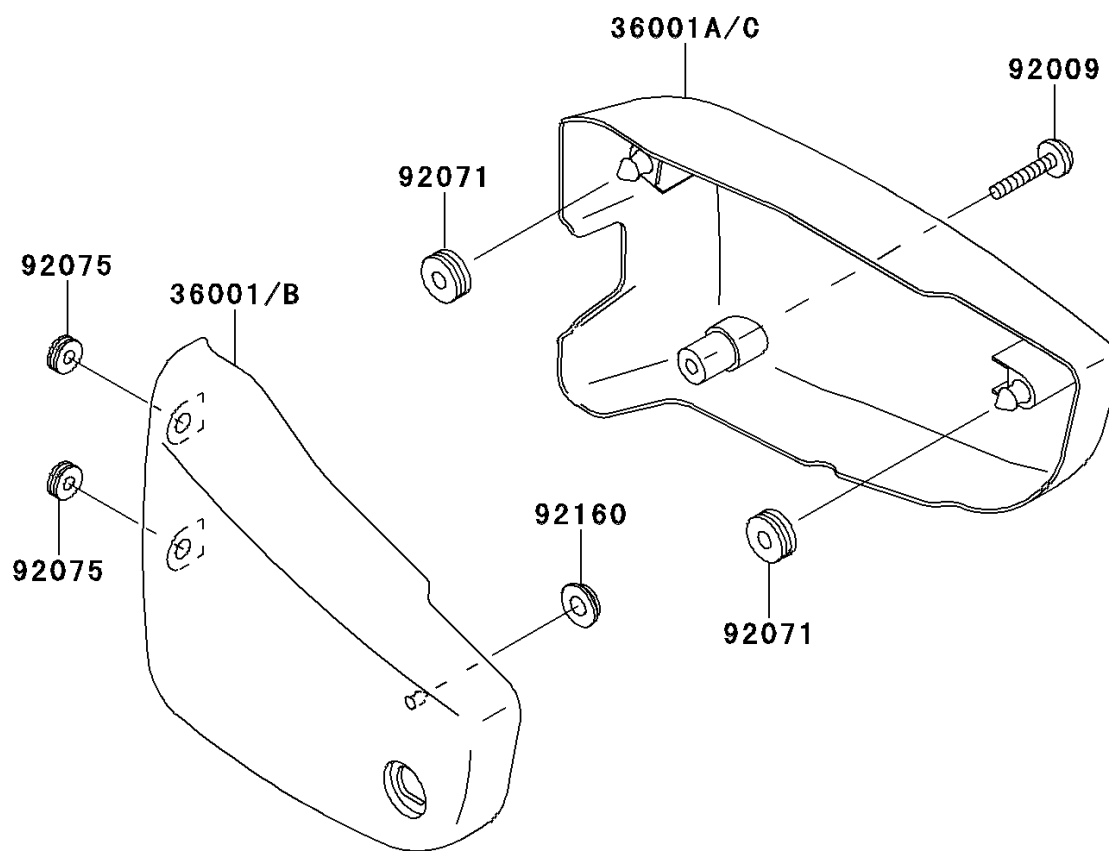

1999 Vulcan 1500 Nomad

PARTS DIAGRAM

Side Covers

F2611

WOD

1999 Vulcan 1500 Nomad

PARTS LIST

Side Covers

ITEM NAME

PART NUMBER

QUANTITY
