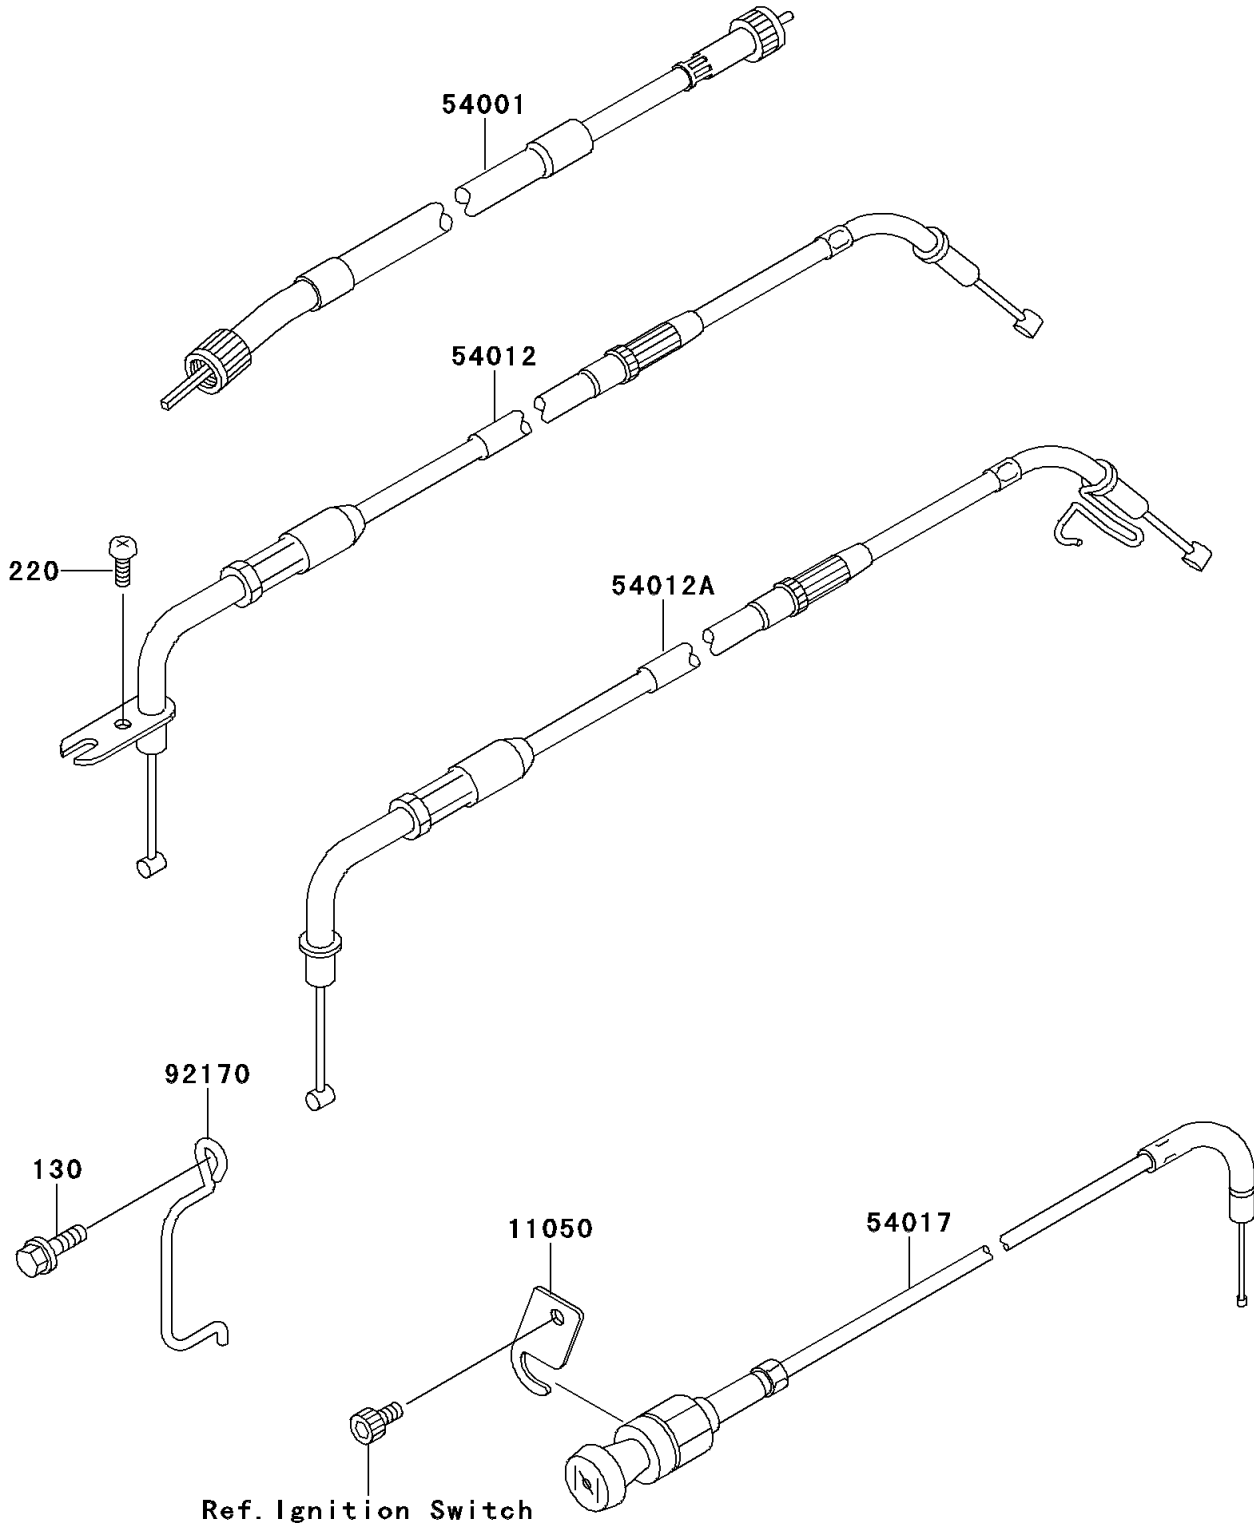

1999 Vulcan 1500 Nomad

PARTS DIAGRAM

Cables

F2540

1999 Vulcan 1500 Nomad

PARTS LIST

Cables

ITEM NAME	PART NUMBER	QUANTITY
BOLT-FLANGED,6X14,BLACK (Ref # 130)	130J0614	1
SCREW-PAN-CROS (Ref # 220)	220C0514	1
BRACKET,STARTER CABLE (Ref # 11050)	11050-1699	1
CABLE-SPEEDMETER (Ref # 54001)	54001-1236	1
CABLE-THROTTLE,OPENING (Ref # 54012)	54012-1571	1
CABLE-THROTTLE,CLOSING (Ref # 54012A)	54012-1572	1
CABLE-STARTER (Ref # 54017)	54017-1197	1
CLAMP,CABLE (Ref # 92170)	92170-1867	1