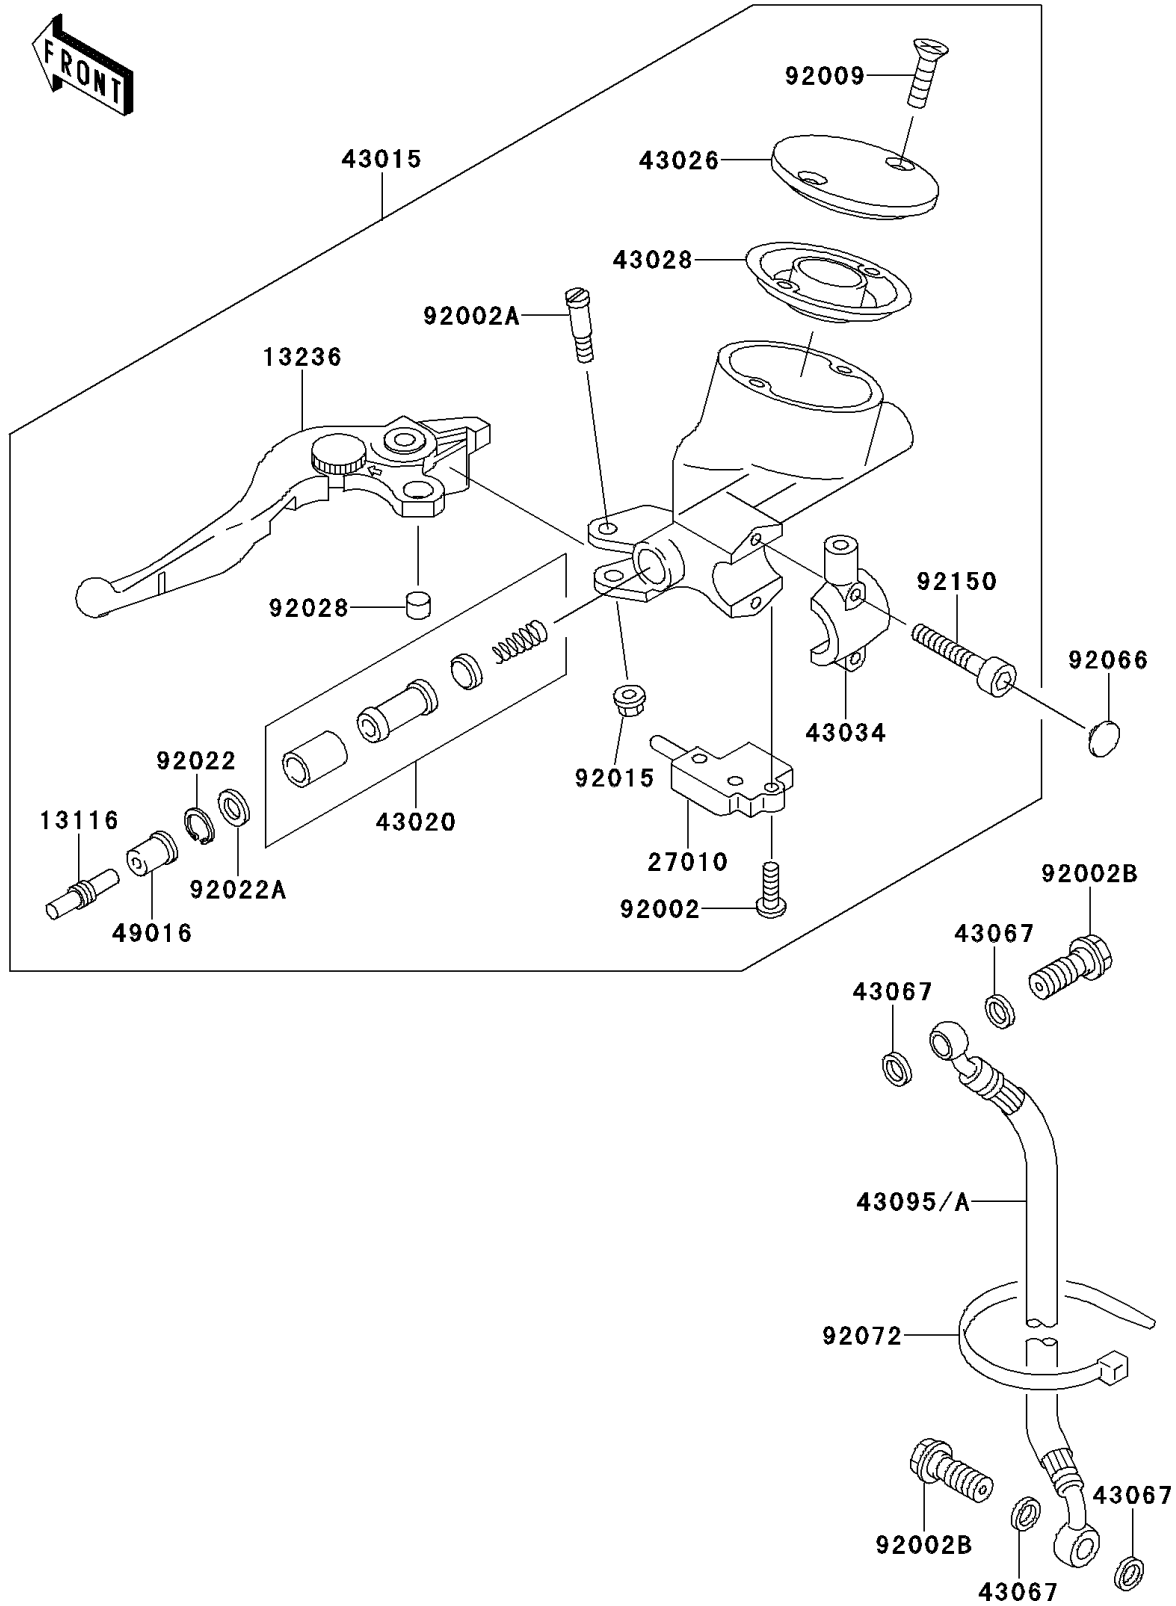

2001 Vulcan 1500 Nomad

PARTS DIAGRAM

Clutch Master Cylinder

F2380

2001 Vulcan 1500 Nomad

PARTS LIST

Clutch Master Cylinder

ITEM NAME

PART NUMBER

QUANTITY
