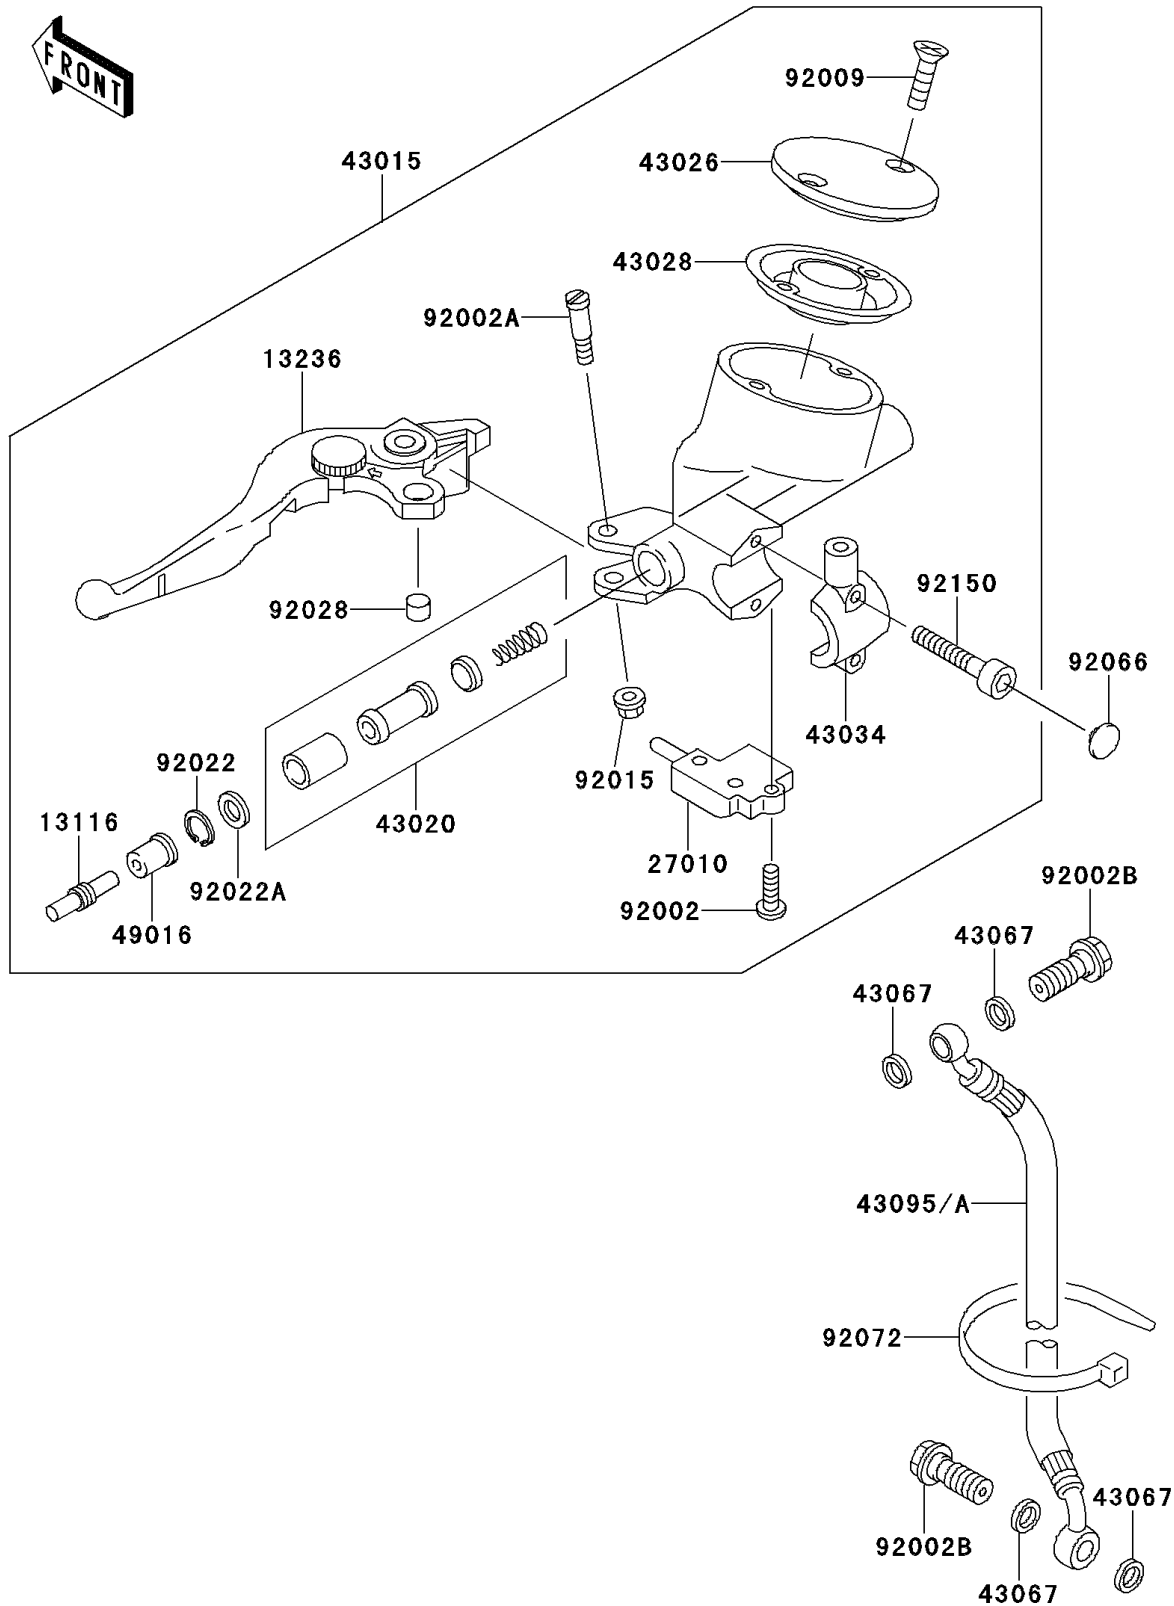

## PARTS DIAGRAM

### Clutch Master Cylinder

F2380

## PARTS LIST

### Clutch Master Cylinder

**ITEM NAME**

**PART NUMBER**

**QUANTITY**

---