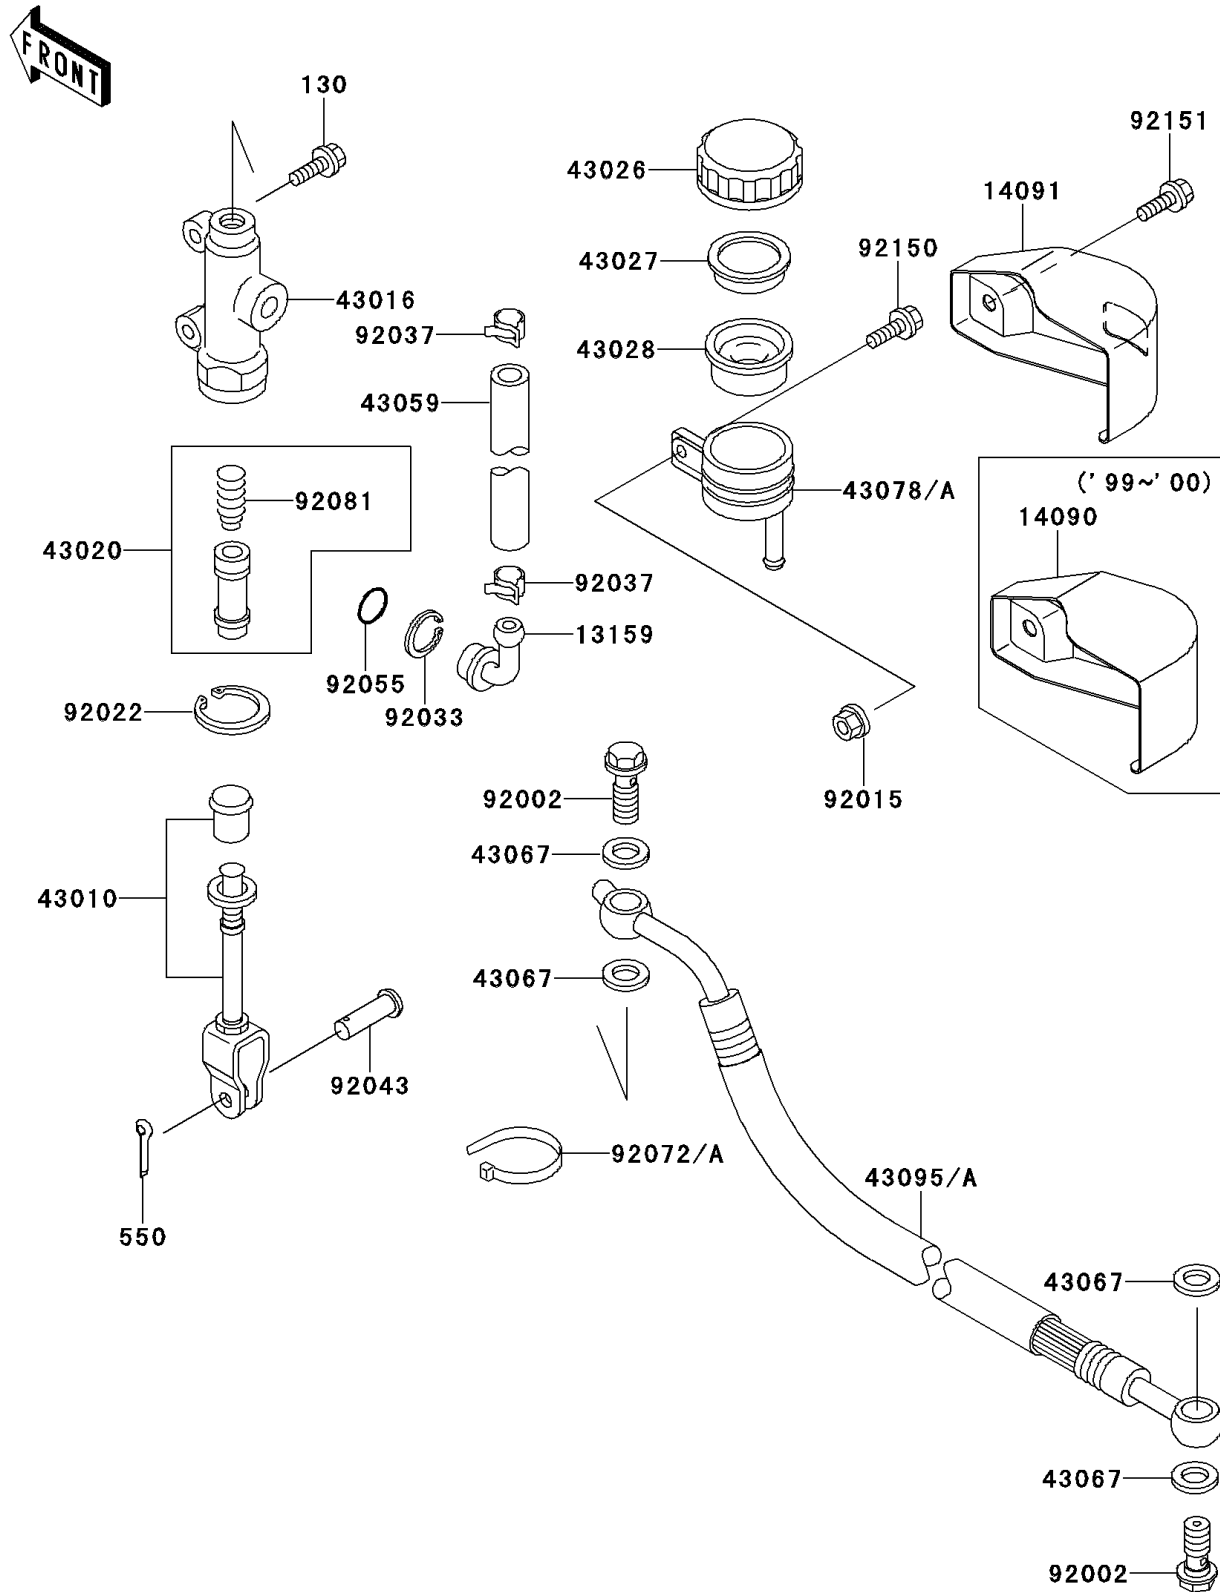

## PARTS DIAGRAM

### Rear Master Cylinder

F2293

## PARTS LIST

### Rear Master Cylinder

**ITEM NAME**

**PART NUMBER**

**QUANTITY**

---