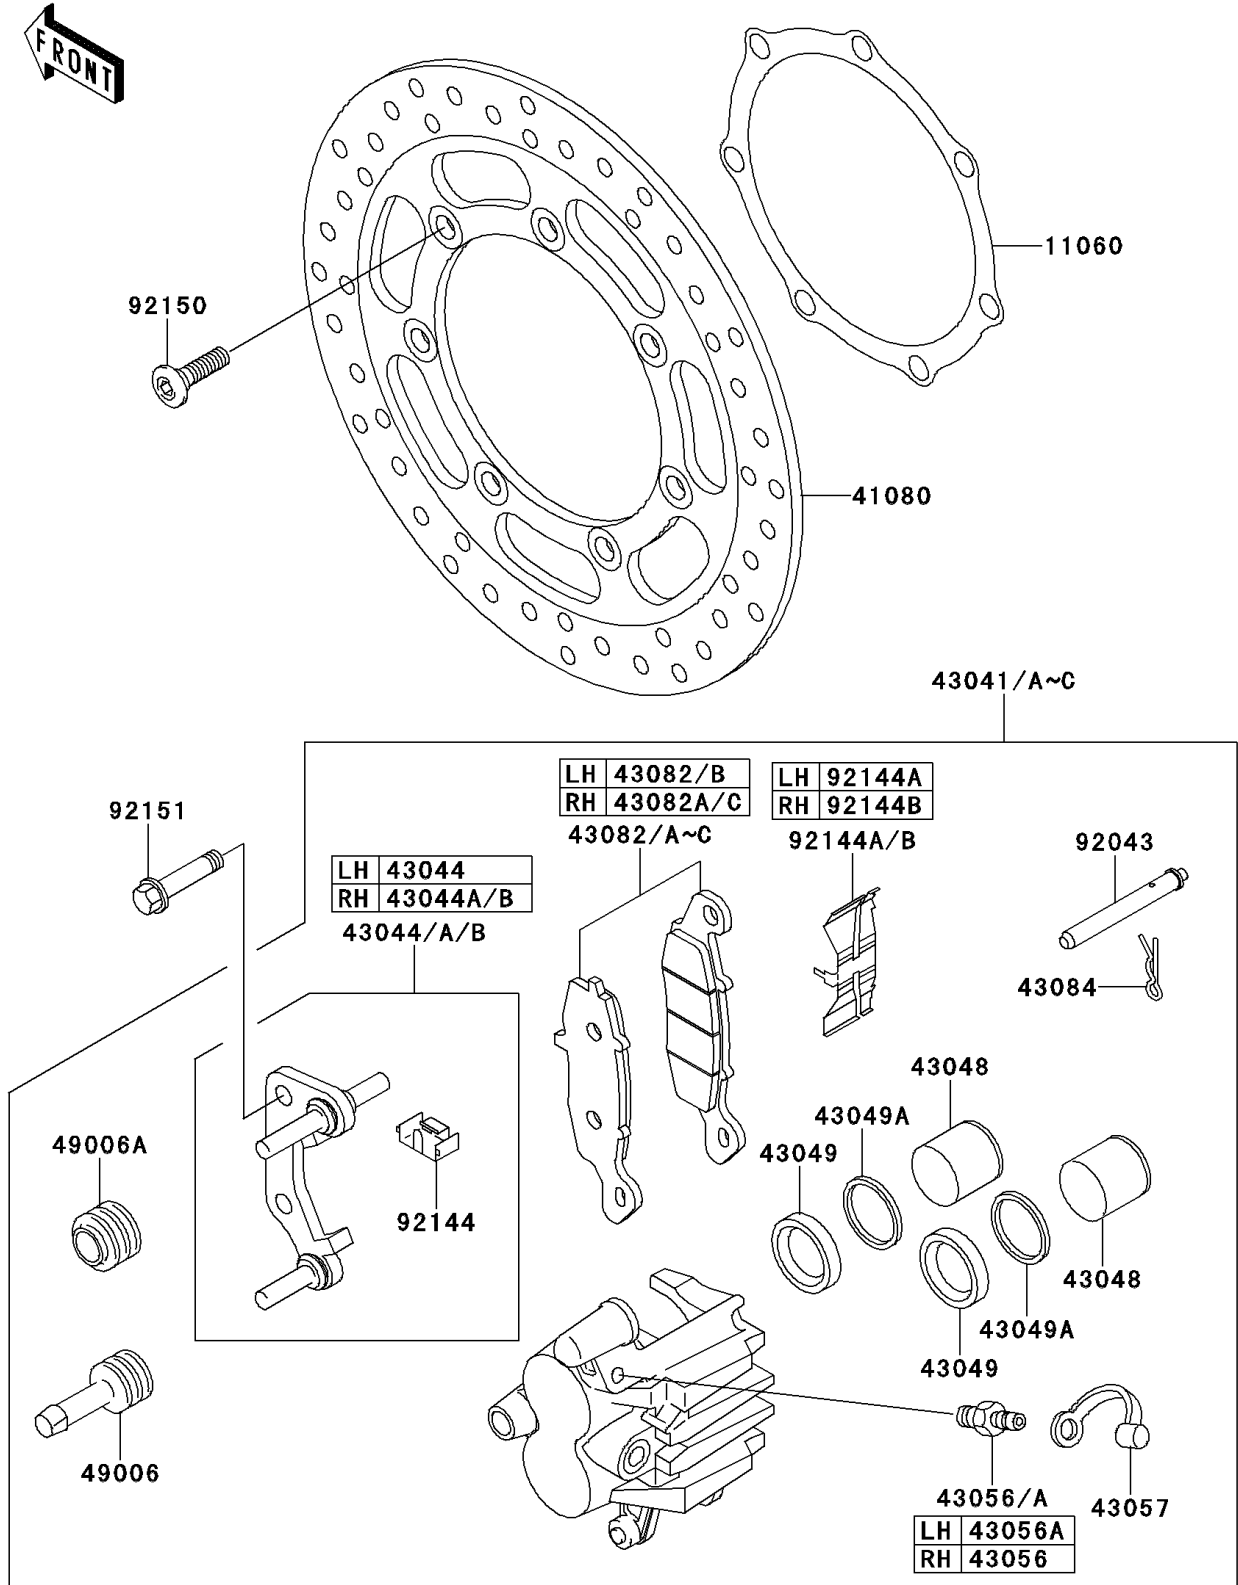

2000 Vulcan 1500 Nomad

PARTS DIAGRAM

Front Brake

F2292

2000 Vulcan 1500 Nomad

PARTS LIST

Front Brake

ITEM NAME

PART NUMBER

QUANTITY
