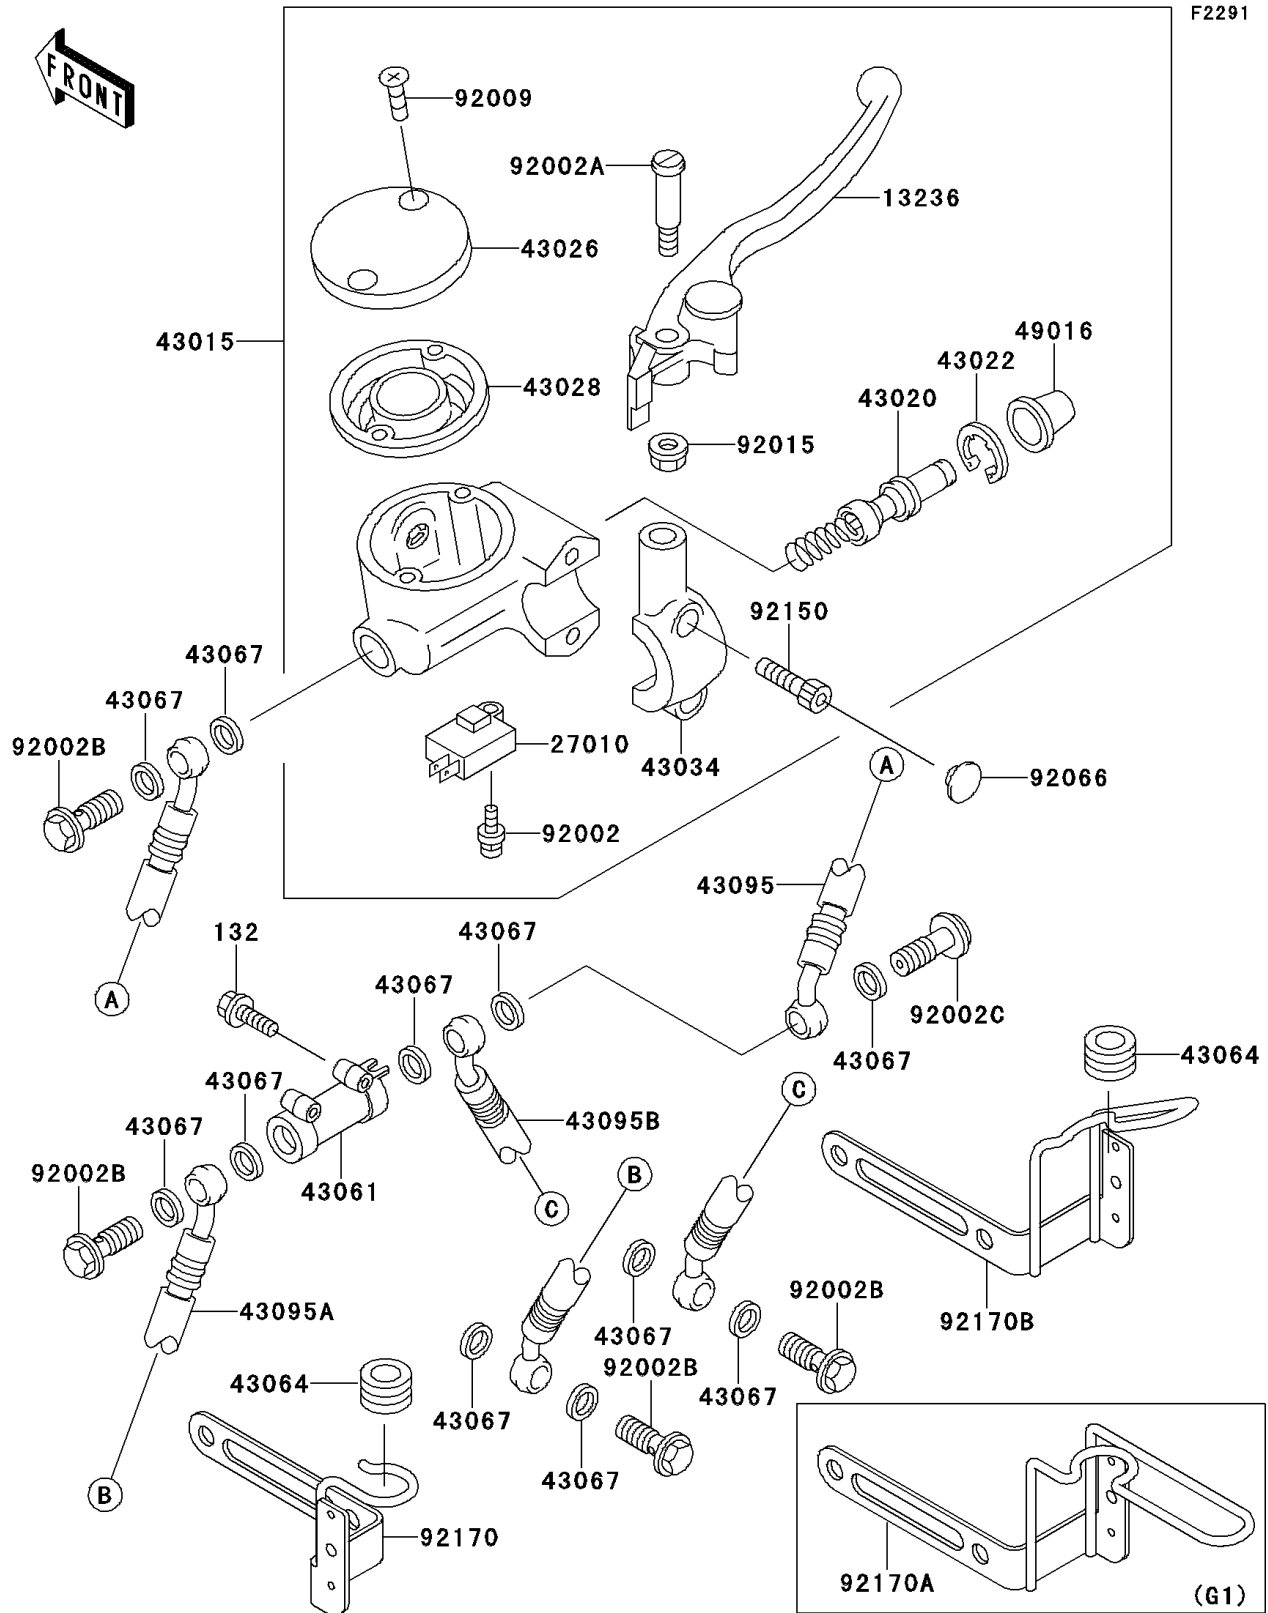

2000 Vulcan 1500 Nomad

PARTS DIAGRAM

Front Master Cylinder

2000 Vulcan 1500 Nomad

PARTS LIST

Front Master Cylinder

ITEM NAME

PART NUMBER

QUANTITY
