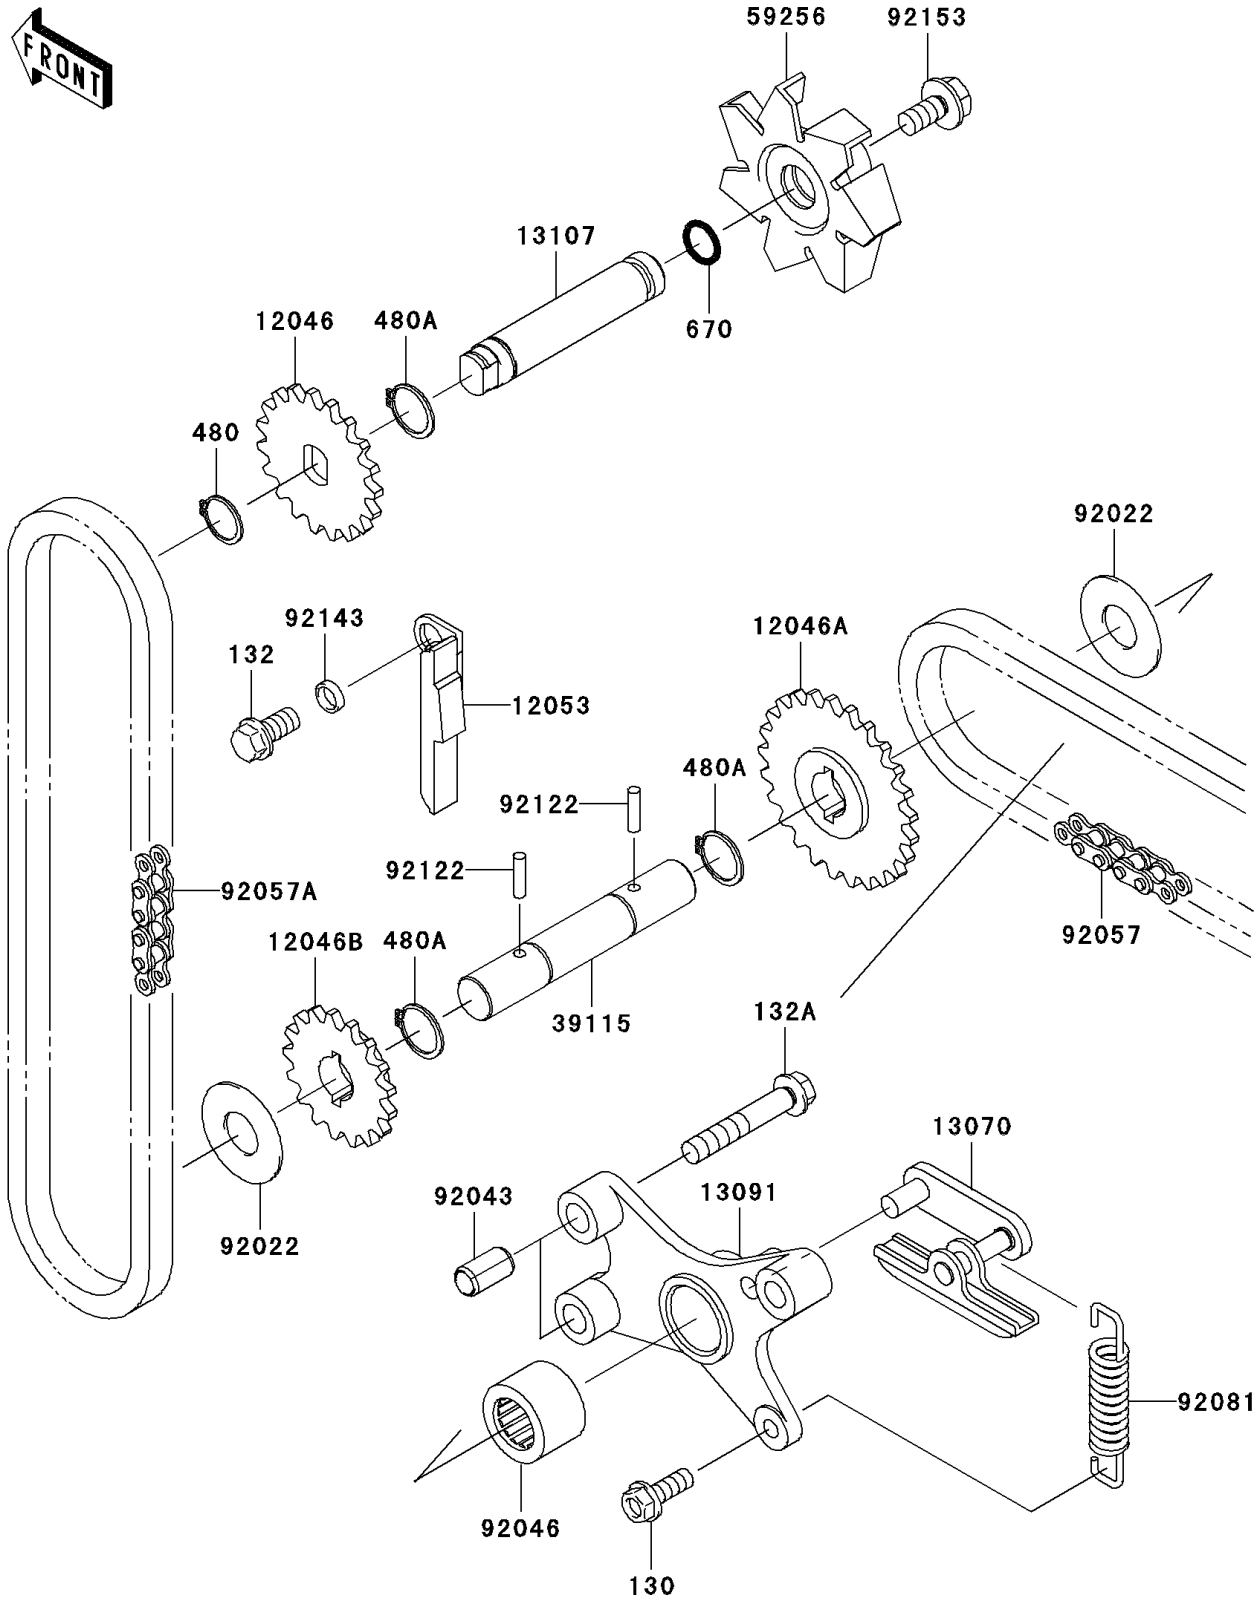

2006 Vulcan 1600 Mean Streak

PARTS DIAGRAM

Water Pump

E3031