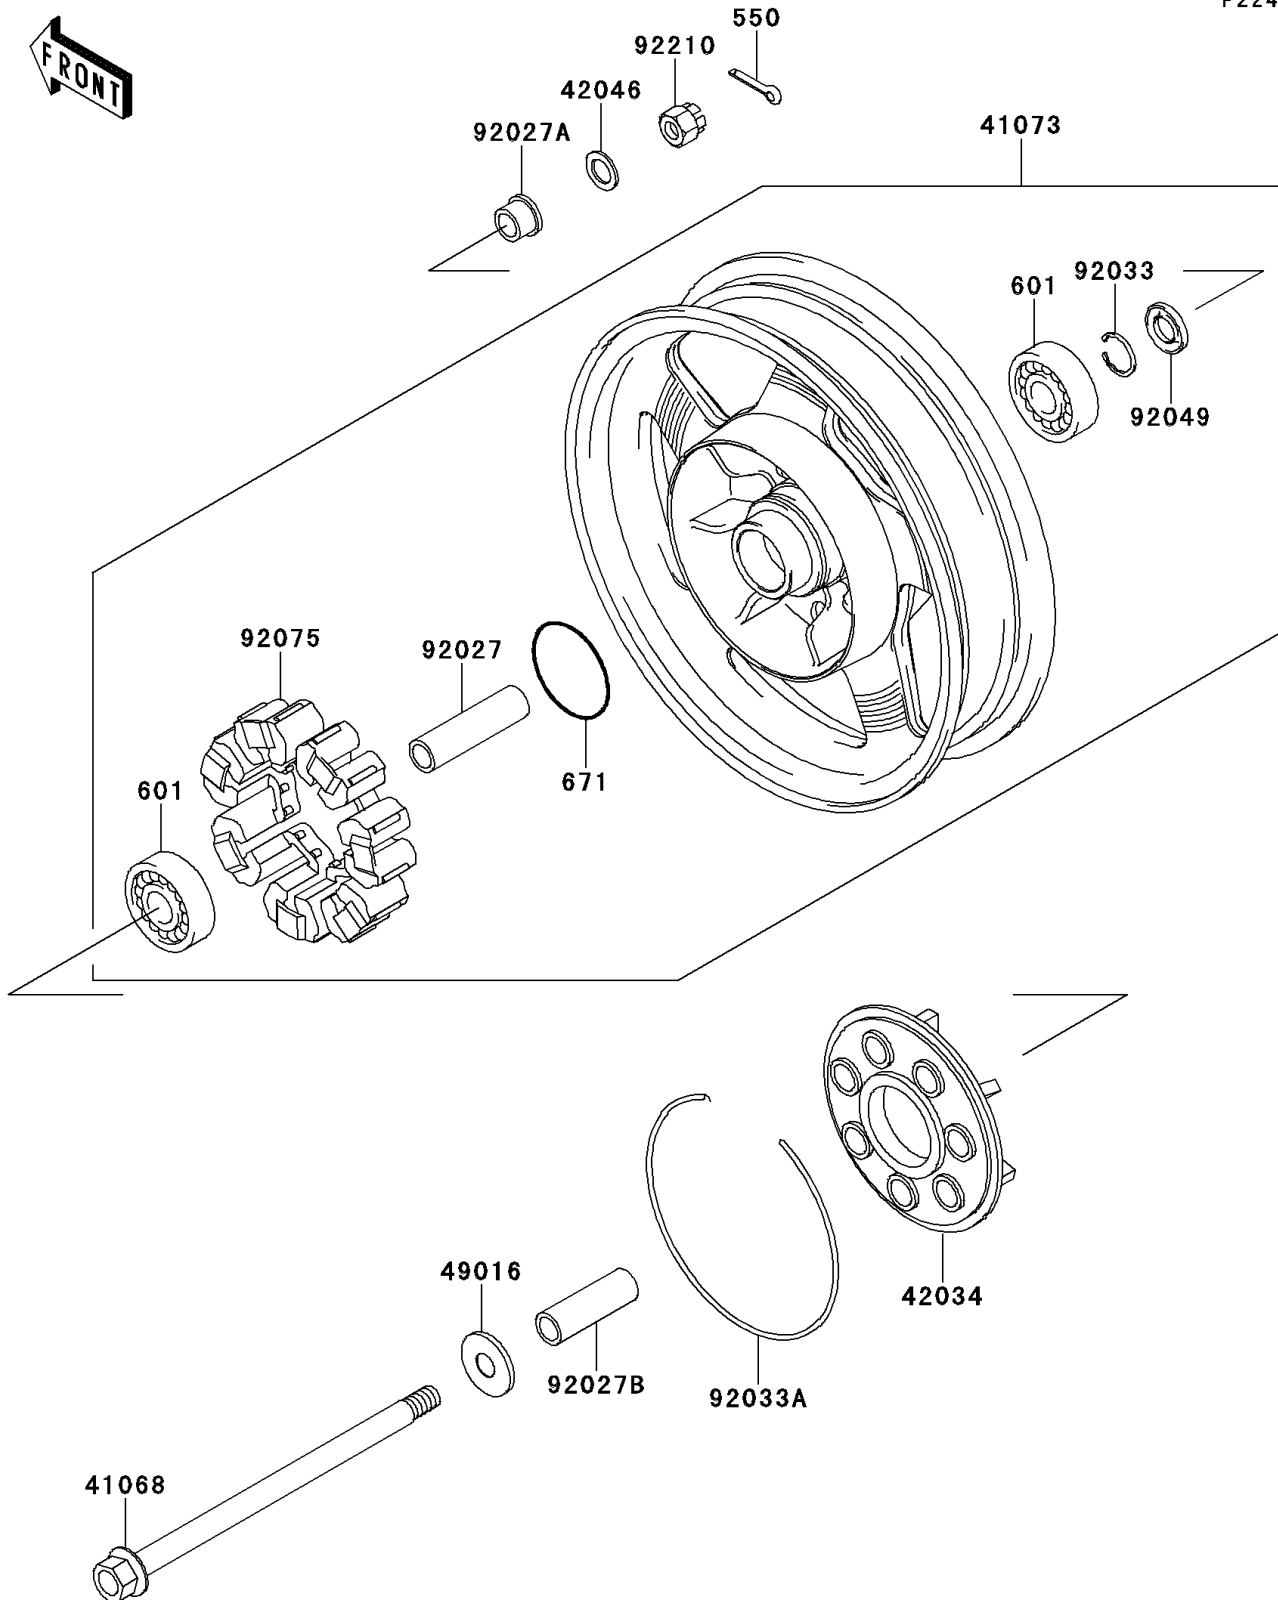

2000 Vulcan 1500 Nomad

PARTS DIAGRAM

Rear Wheel/Chain

F2240

2000 Vulcan 1500 Nomad

PARTS LIST

Rear Wheel/Chain

ITEM NAME

PART NUMBER

QUANTITY
