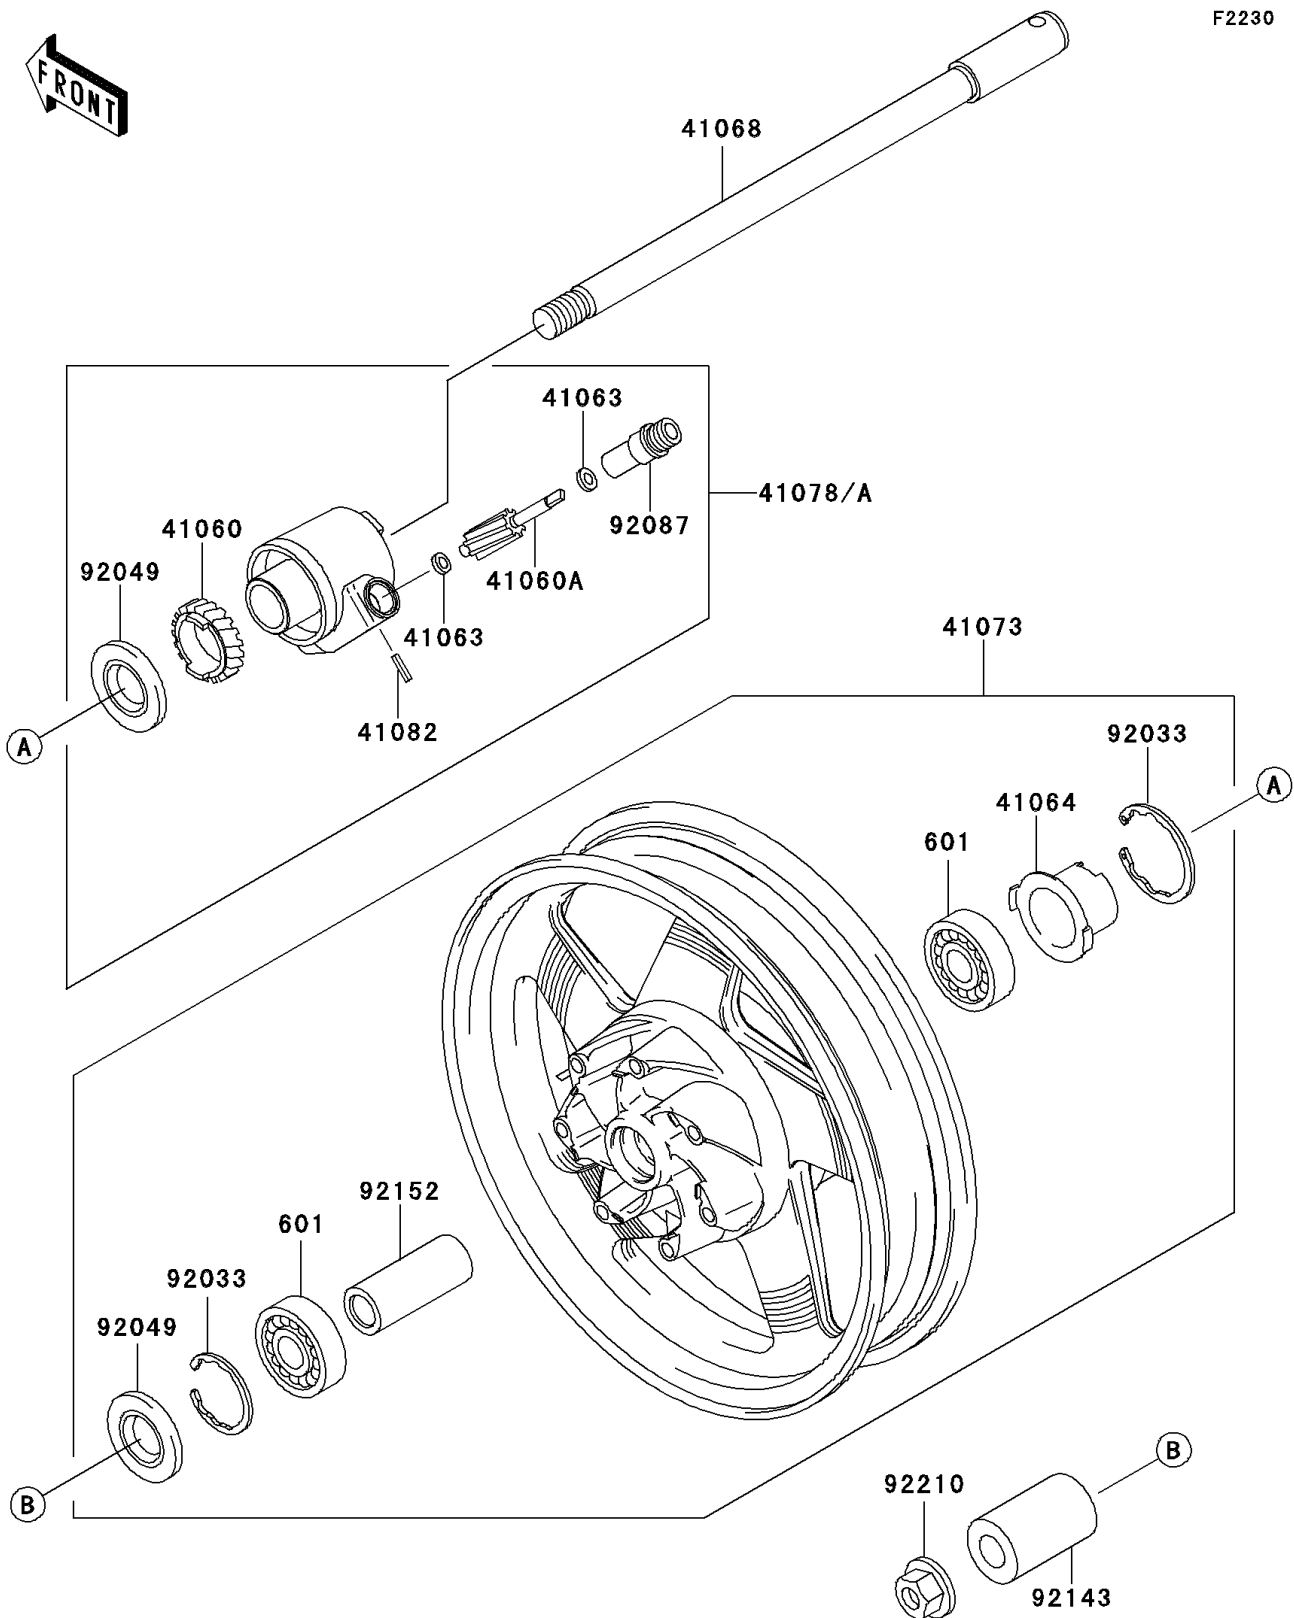

2000 Vulcan 1500 Nomad

PARTS DIAGRAM

Front Wheel

F2230

2000 Vulcan 1500 Nomad

PARTS LIST

Front Wheel

ITEM NAME

PART NUMBER

QUANTITY
