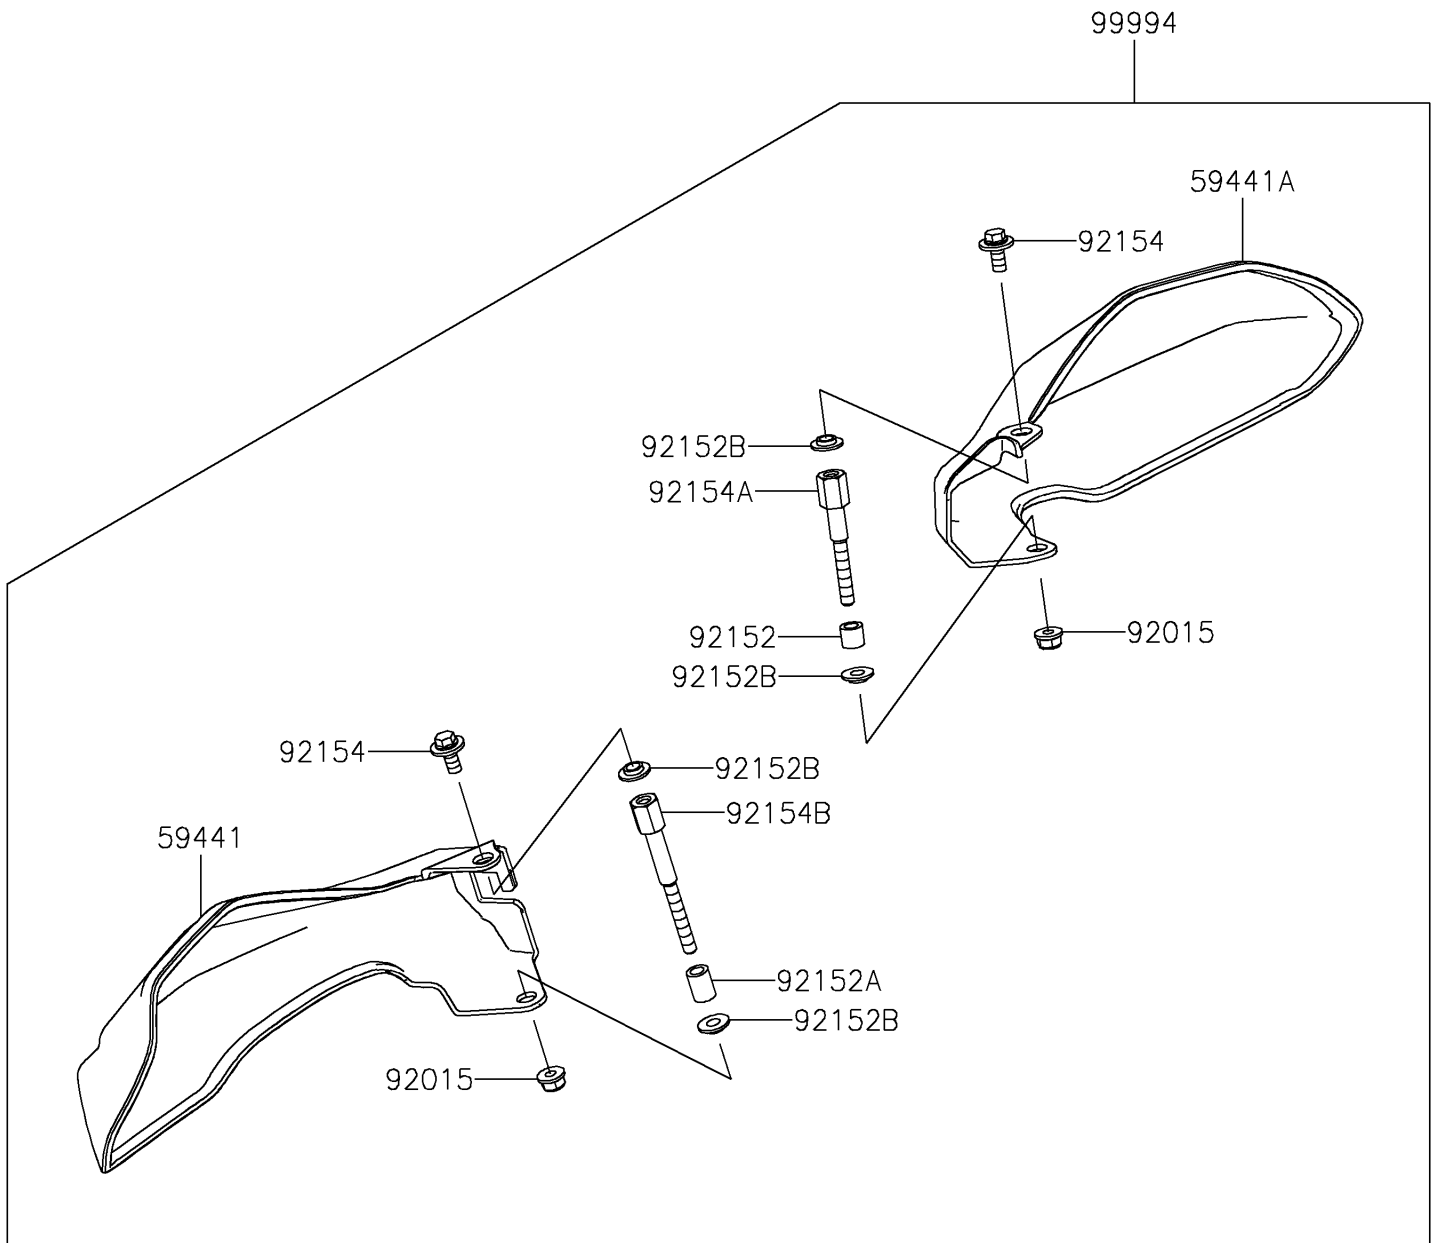

2023 KLX[®] 300SM

PARTS DIAGRAM

Accessory(Handle)

2023 KLX[®] 300SM

PARTS LIST

Accessory(Handle)

Kawasaki

Let the Good Times Roll[®]

ITEM NAME

PART NUMBER

QUANTITY
