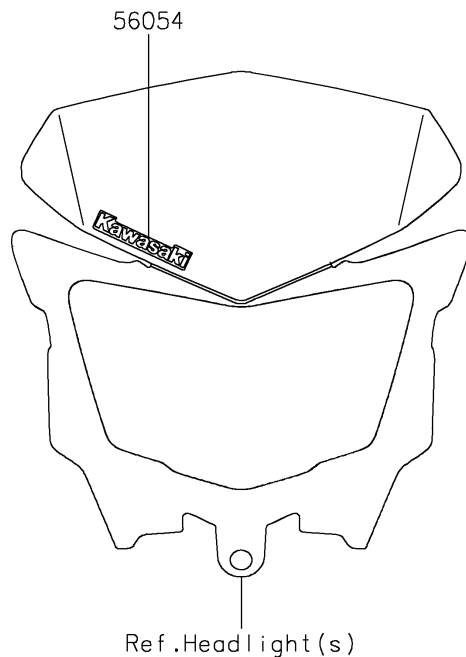

2023 KLX[®] 300SM

PARTS DIAGRAM

Decals(Green)(EPFNN/EPFNL)

F2861A

2023 KLX[®] 300SM

PARTS LIST

Decals(Green)(EPFNN/EPFNL)

ITEM NAME

PART NUMBER

QUANTITY
