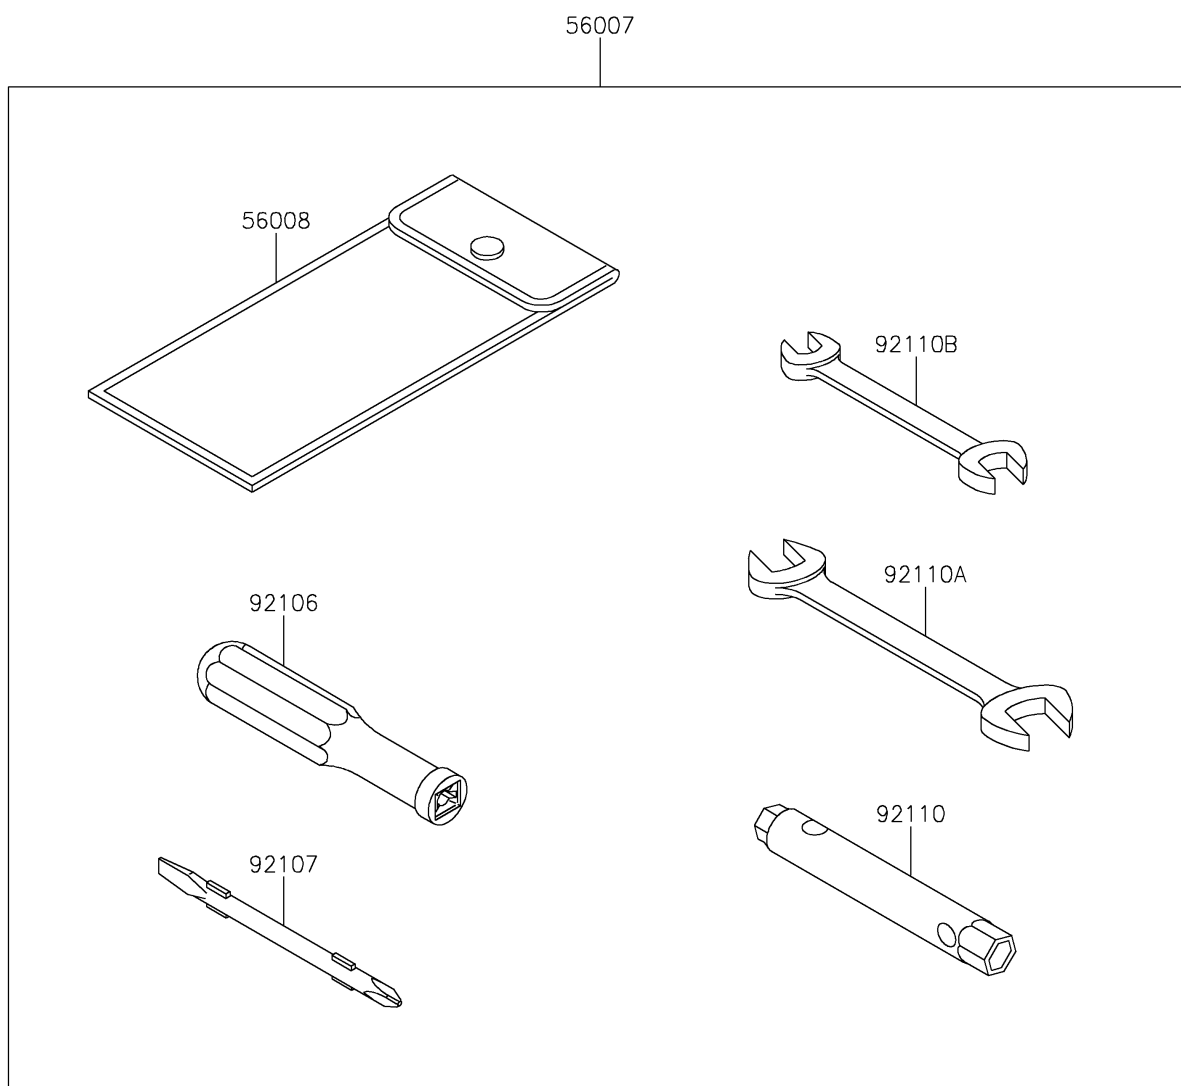

2023 KLX[®] 300SM

PARTS DIAGRAM

Owner's Tools

F2810

2023 KLX[®] 300SM

PARTS LIST

Owner's Tools

ITEM NAME

PART NUMBER

QUANTITY
