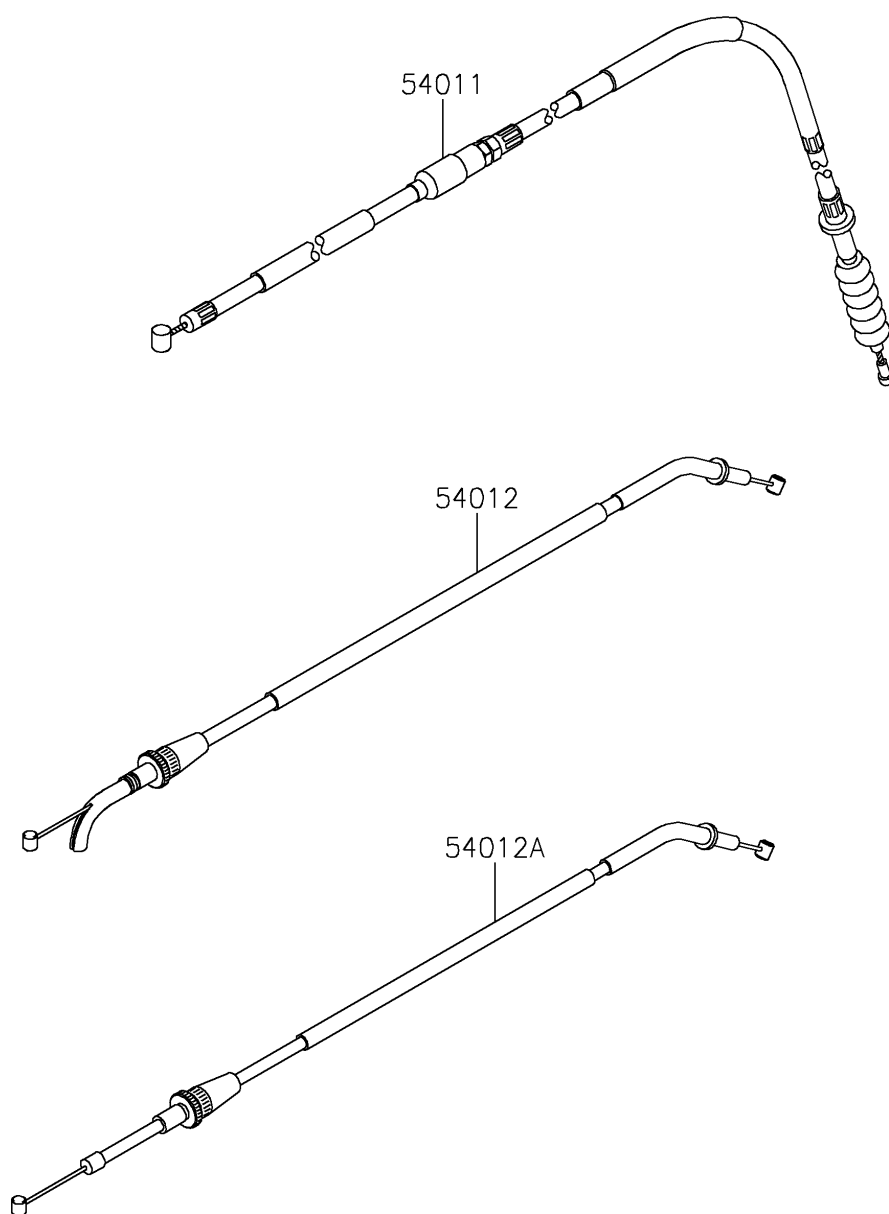

2023 KLX[®] 300SM

PARTS DIAGRAM

Cables

F2540

2023 KLX[®] 300SM

PARTS LIST

Cables

ITEM NAME	PART NUMBER	QUANTITY
CABLE-CLUTCH (Ref # 54011)	54011-0653	1
CABLE-THROTTLE,OPENING (Ref # 54012)	54012-0227	1
CABLE-THROTTLE,CLOSING (Ref # 54012A)	54012-0256	1