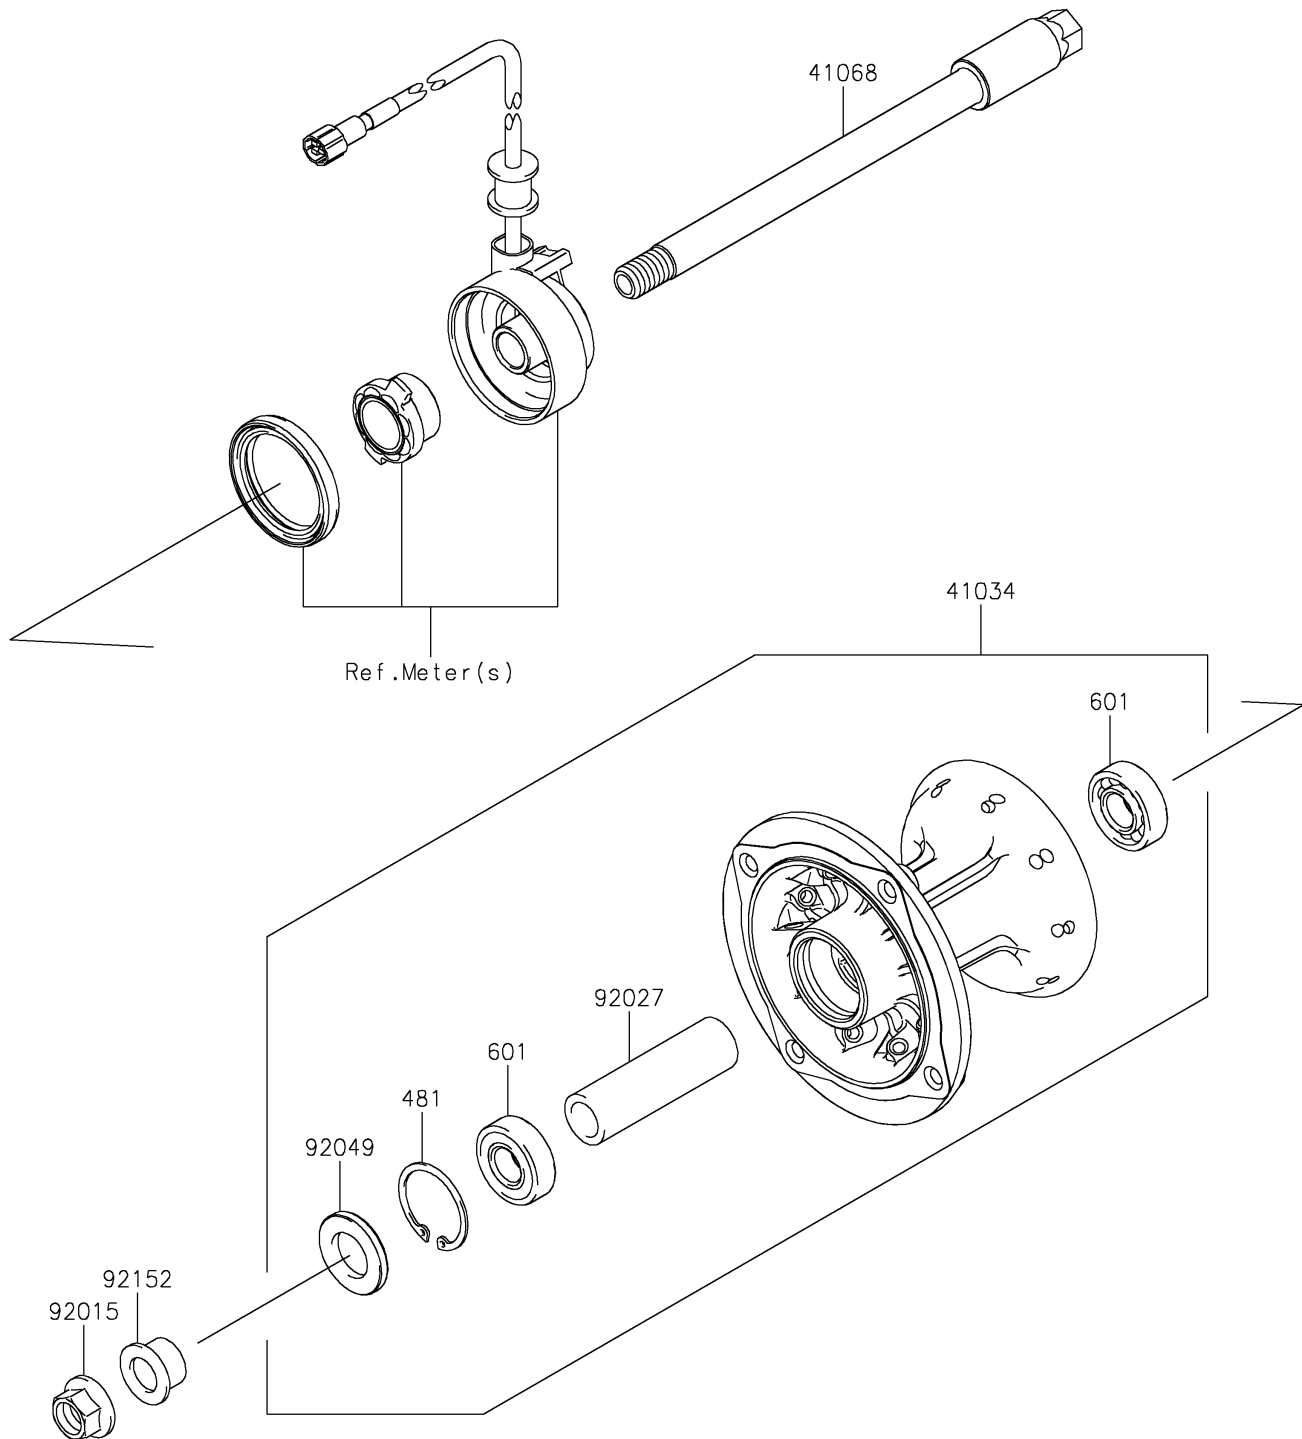

## PARTS DIAGRAM

### Front Hub

F2230

## PARTS LIST

### Front Hub

ITEM NAME	PART NUMBER	QUANTITY
DRUM-ASSY,FRONT BRAKE,BLACK (Ref # 41034)	41034-0043-18R	1
AXLE,FR,15X194 (Ref # 41068)	41068-0601	1
NUT,14MM (Ref # 92015)	92015-1407	1
COLLAR,15.2X22.2X75 (Ref # 92027)	92027-1958	1
SEAL-OIL (Ref # 92049)	92049-0136	1
COLLAR,FR AXLE,L=14 (Ref # 92152)	92152-0528	1
CIRCLIP-TYPE-C,35MM (Ref # 481)	481J3500	1
BEARING-BALL,#6202UG (Ref # 601)	601B6202UG	2