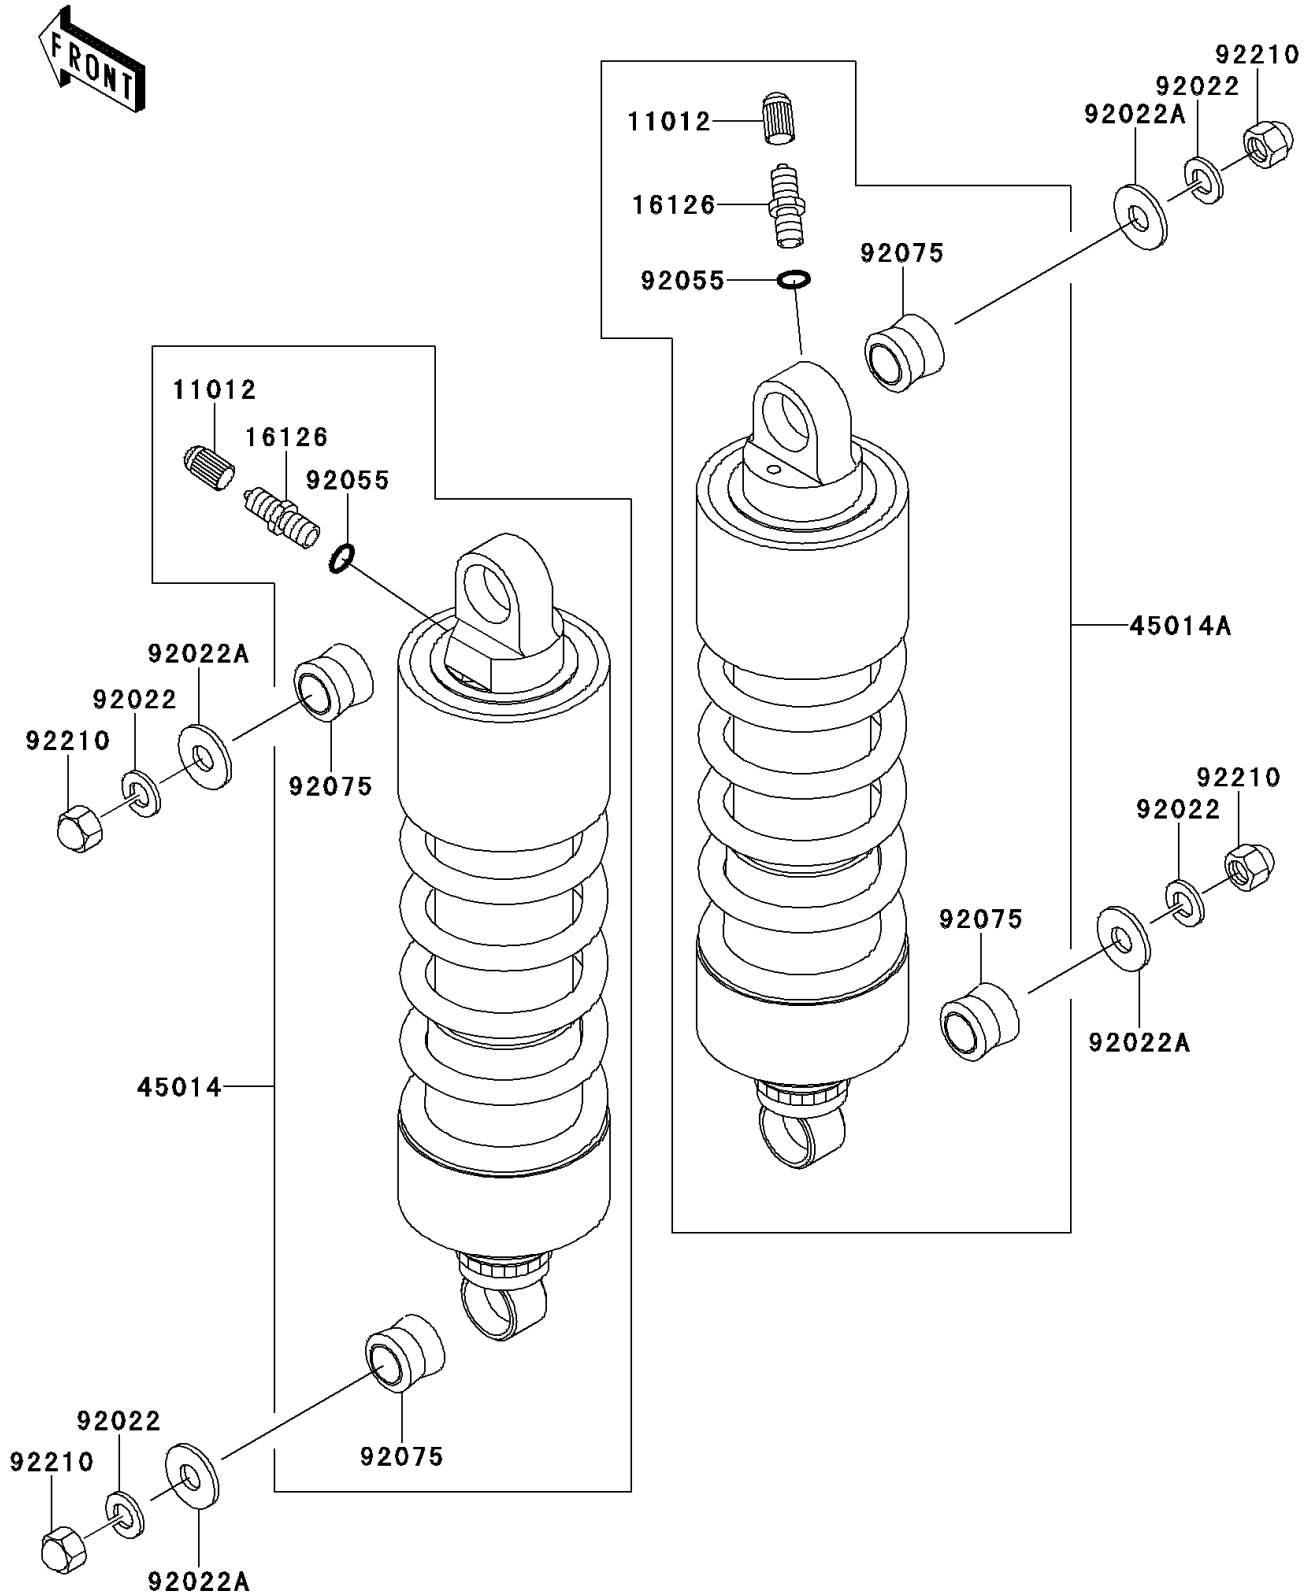

2000 Vulcan 1500 Nomad

PARTS DIAGRAM

Suspension/Shock Absorber

F2151

2000 Vulcan 1500 Nomad

PARTS LIST

Suspension/Shock Absorber

ITEM NAME

PART NUMBER

QUANTITY
