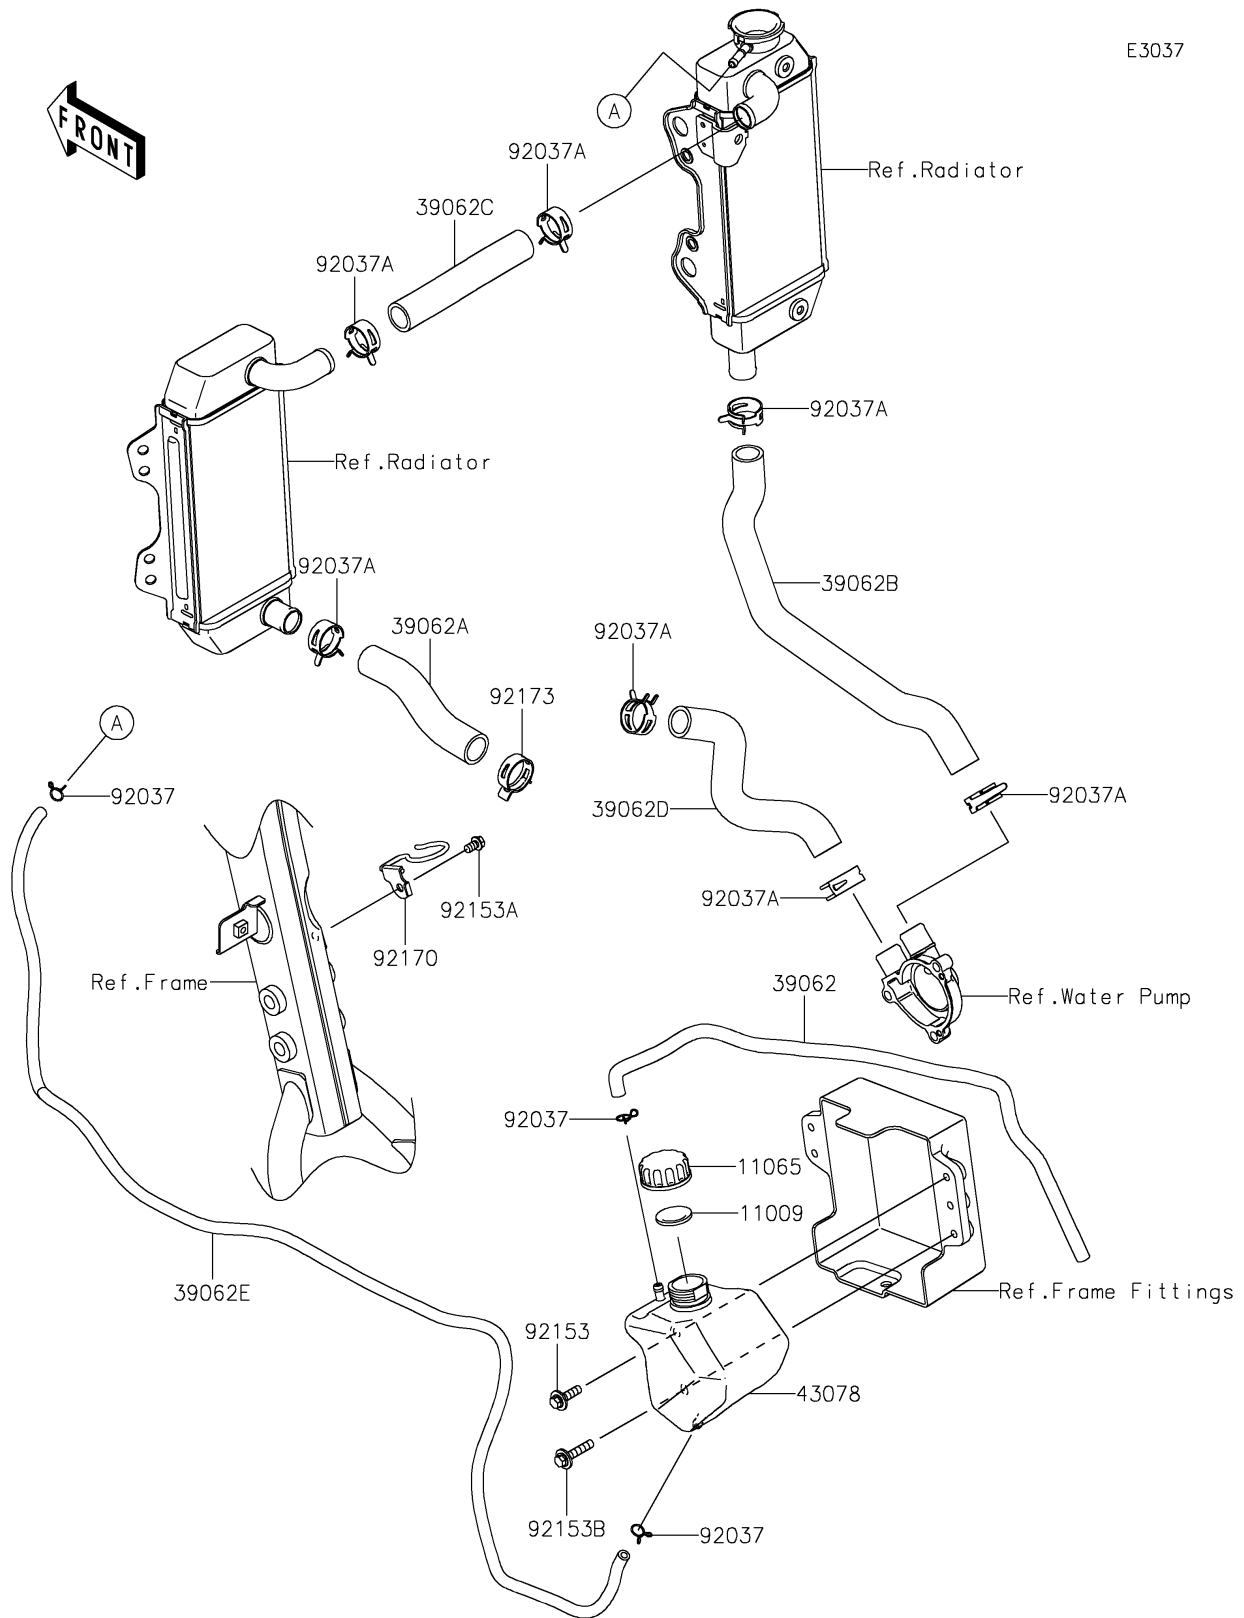

2023 KLX[®]300SM

PARTS DIAGRAM

Water Pipe

E3037

2023 KLX[®] 300SM

PARTS LIST

Water Pipe

ITEM NAME

PART NUMBER

QUANTITY
