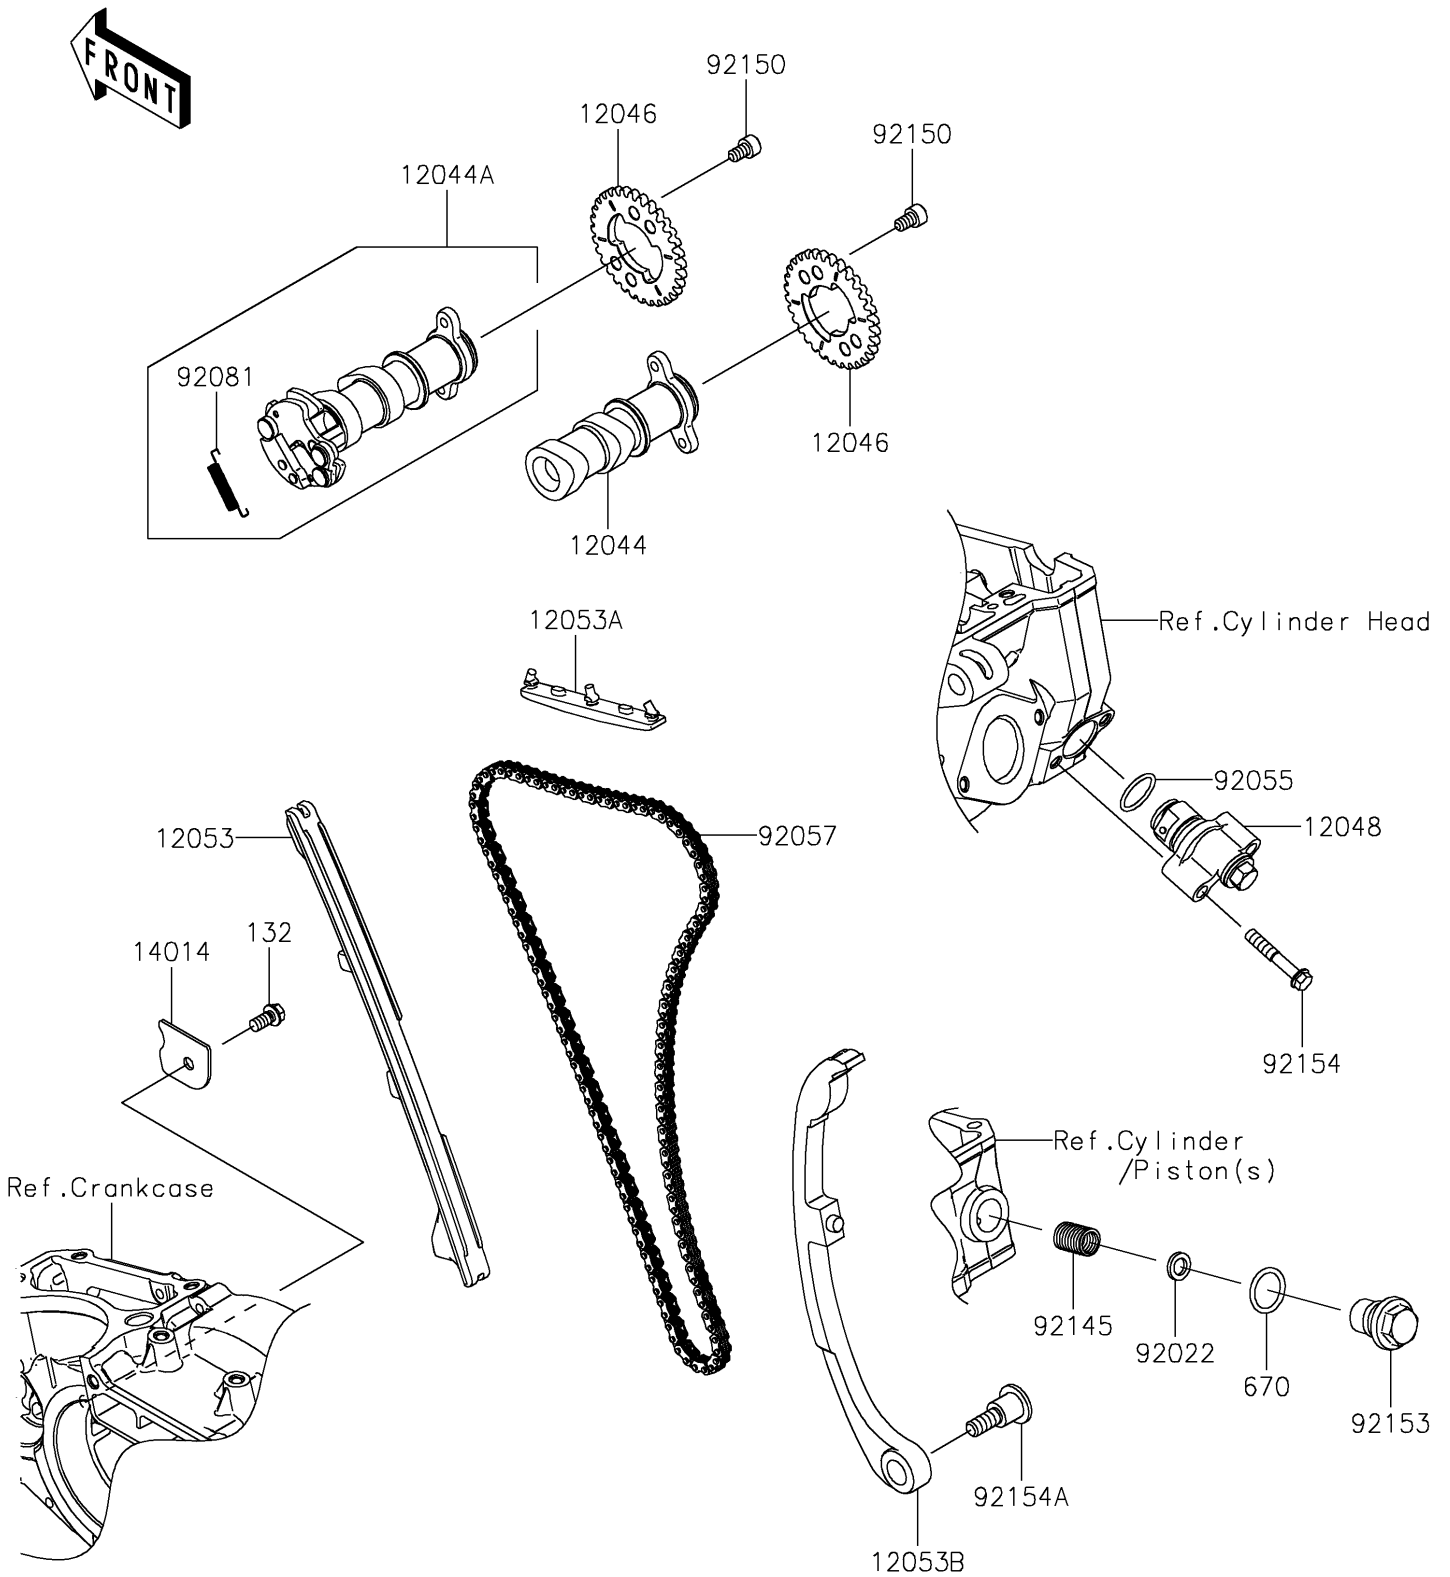

2023 KLX®300SM

PARTS DIAGRAM

Camshaft(s)/Tensioner

E1230