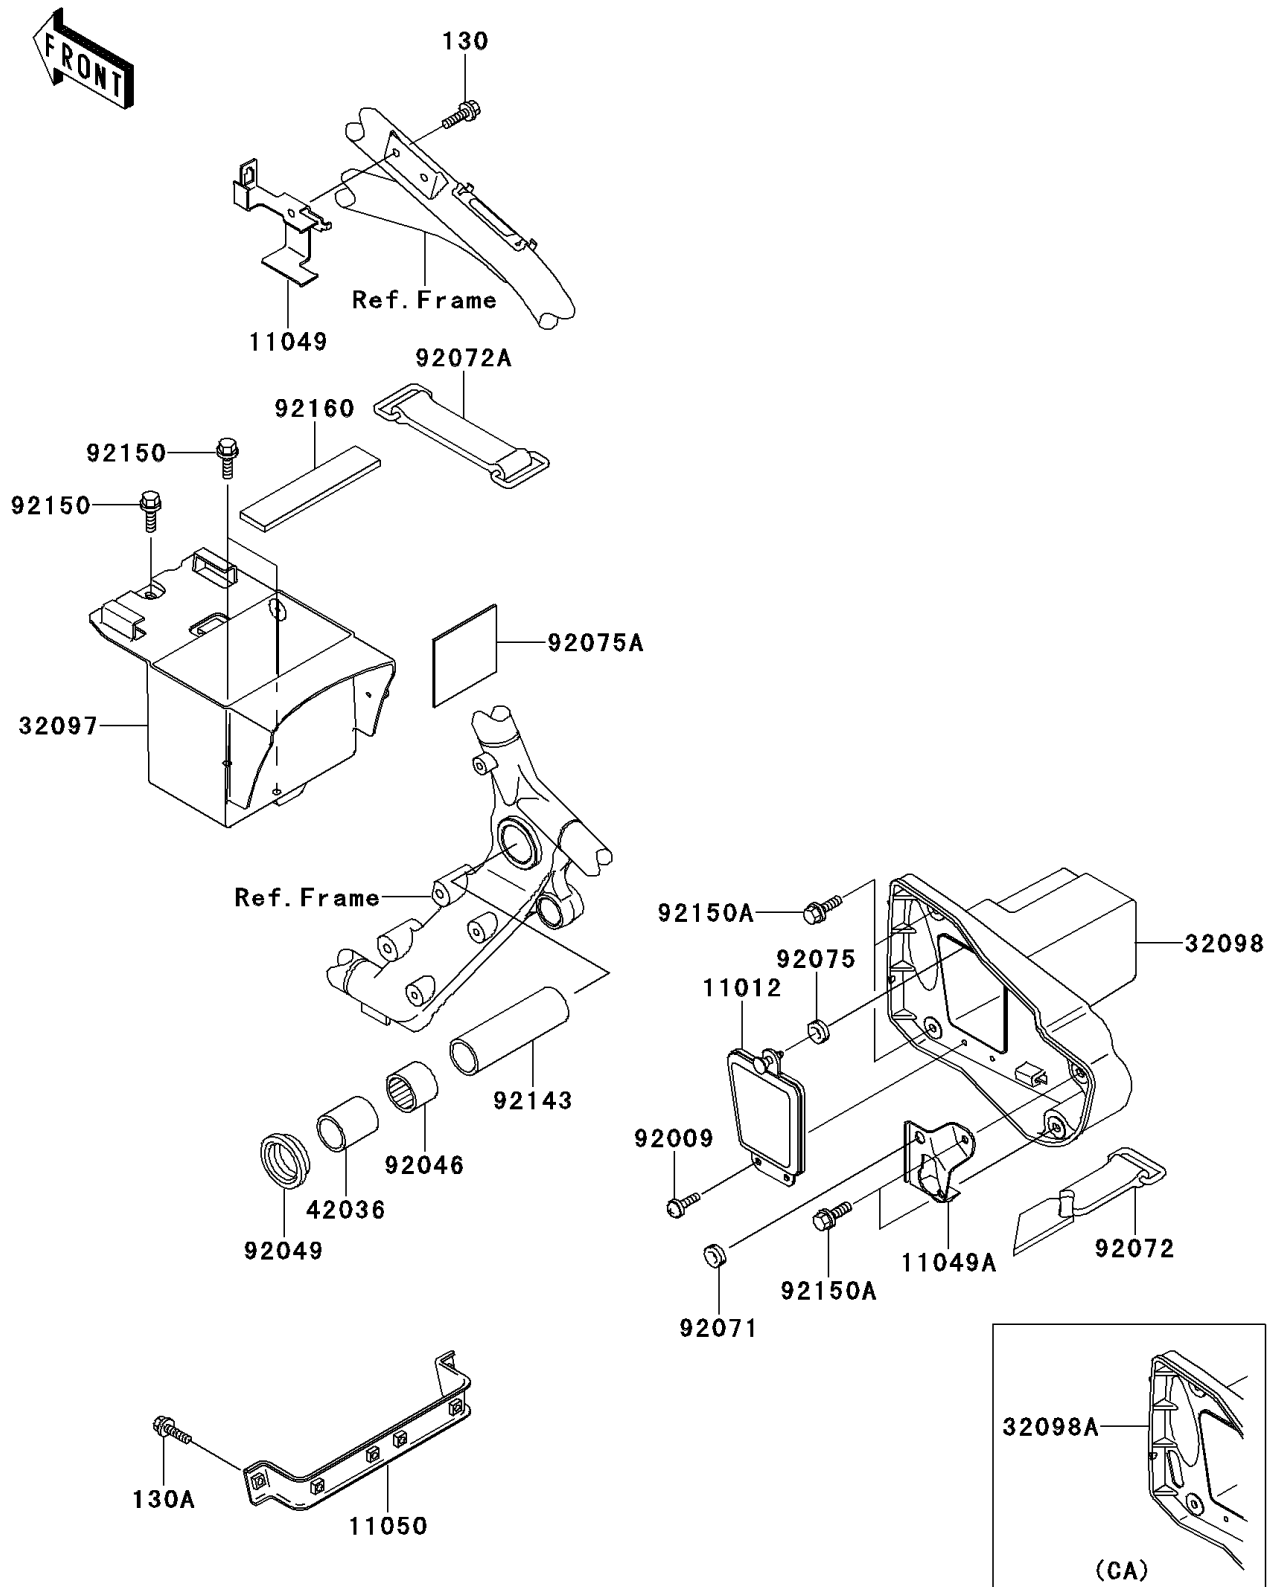

2000 Vulcan 1500 Nomad

PARTS DIAGRAM

Battery Case

F2132

2000 Vulcan 1500 Nomad

PARTS LIST

Battery Case

ITEM NAME

PART NUMBER

QUANTITY
