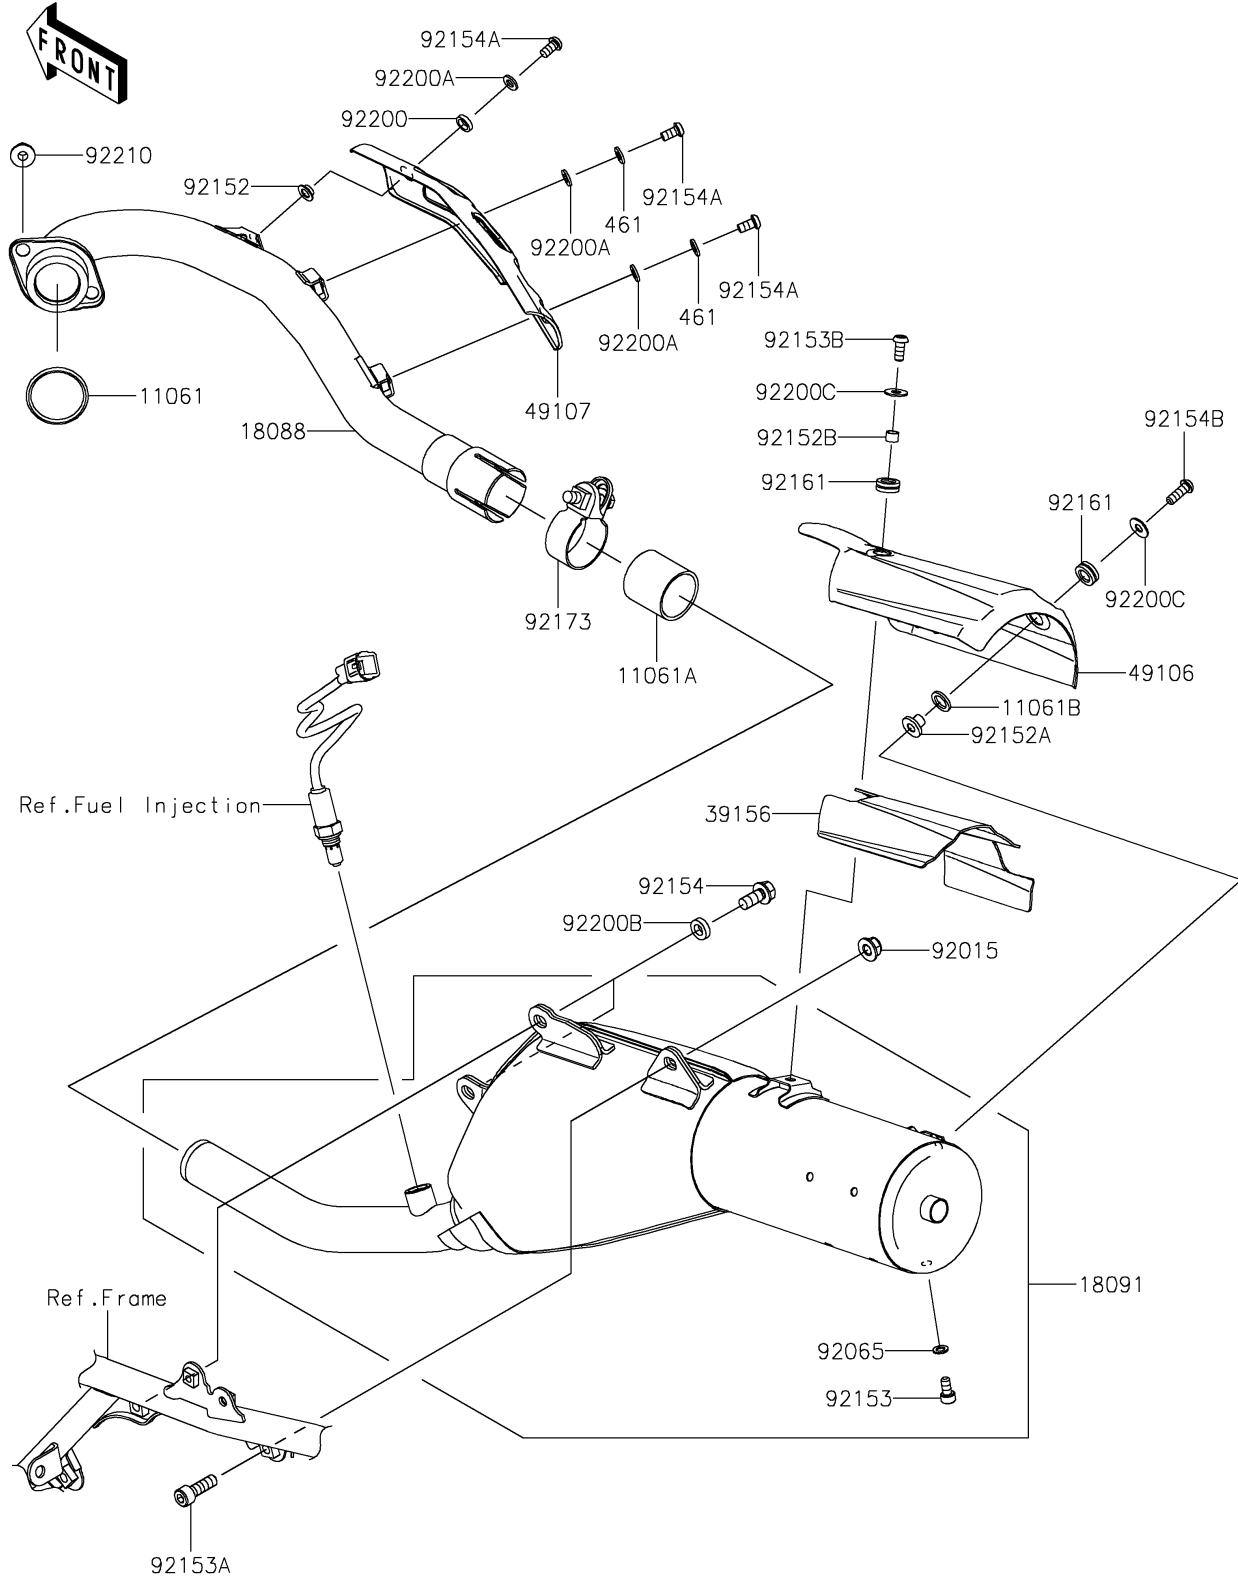

2023 KLX[®] 300SM

PARTS DIAGRAM

Muffler(s)

E1140

2023 KLX[®] 300SM

PARTS LIST

Muffler(s)

ITEM NAME

PART NUMBER

QUANTITY
