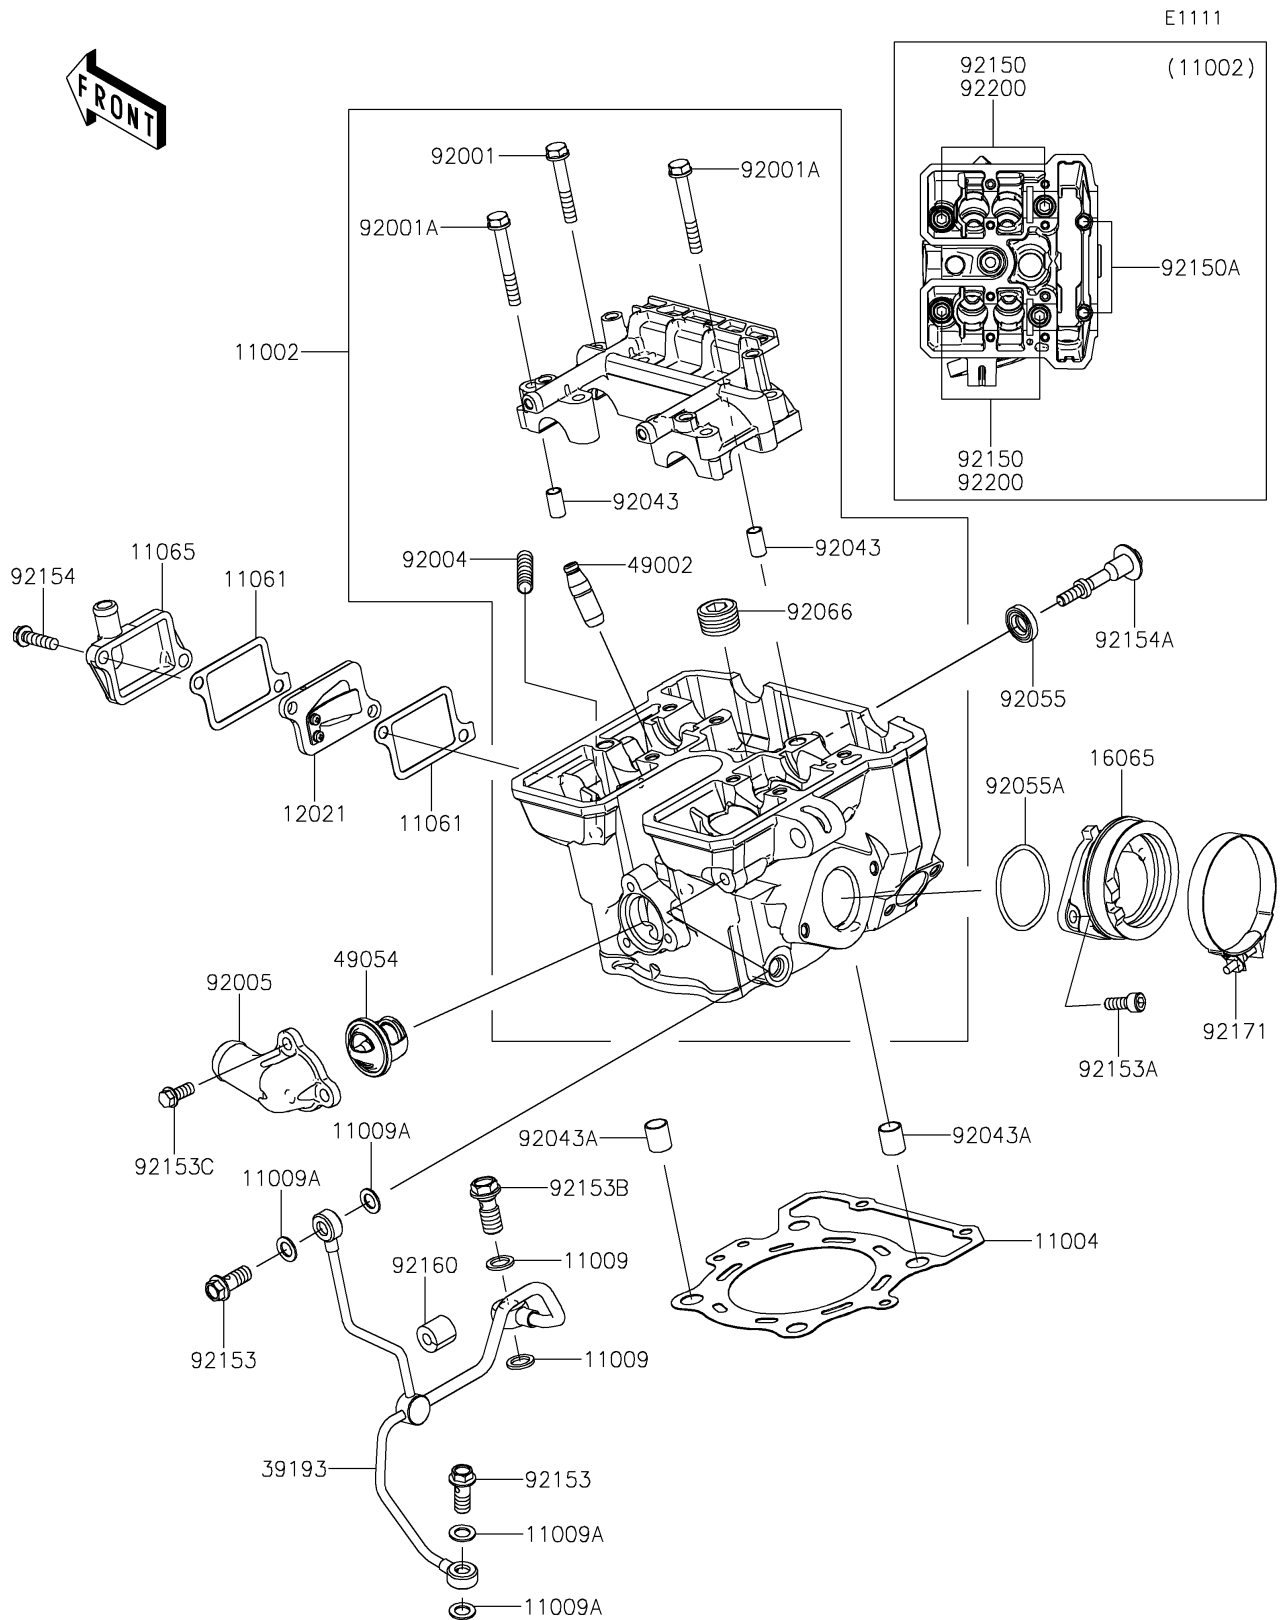

2023 KLX[®]300SM

PARTS DIAGRAM

Cylinder Head

2023 KLX[®] 300SM

PARTS LIST

Cylinder Head

ITEM NAME

PART NUMBER

QUANTITY
